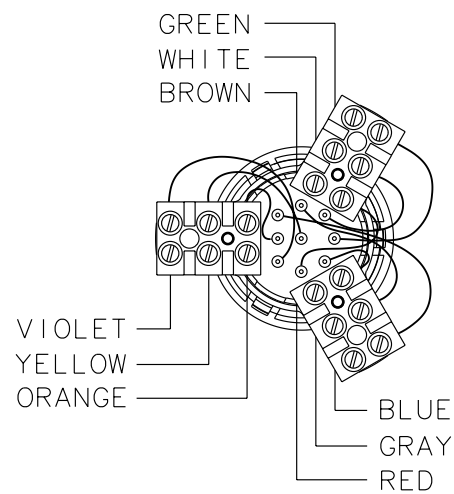

8

7

6

5

4

3

2

1

GENERAL NOTES (UNLESS OTHERWISE SPECIFIED)

Sensor Terminals:

Sensor Types:

CMF010	T075	F025	H025
CMF025	T100	F050	H050
CMF050	T150	F100	H100
CMF100		F200	H200
CMF200			
CMF300 (excluding CMF300A)			

NOTE: PREPARE CABLE PER THE INSTRUCTIONS PROVIDED WITH THE CABLE.

3700 IS TERMINAL (BLUE)

D

D

C

C

B

B

A