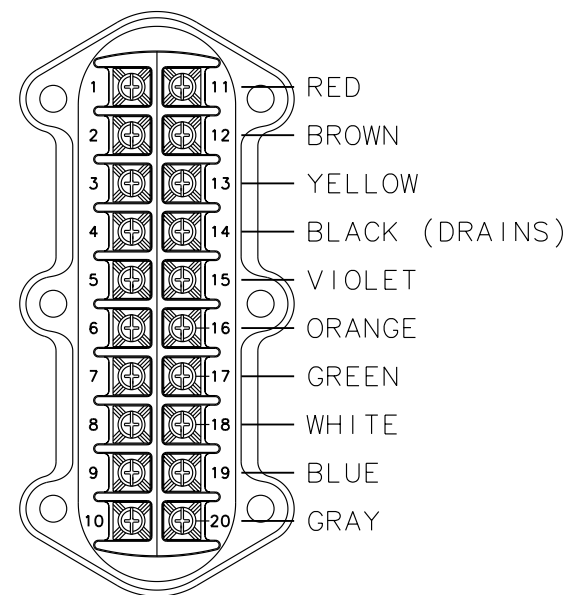

GENERAL NOTES (UNLESS OTHERWISE SPECIFIED)

Sensor Terminals:

Sensor Types:

CMF010	T075	F025	H025
CMF025	T100	F050	H050
CMF050	T150	F100	H100
CMF100		F200	H200
CMF200			
CMF300 (excluding CMF300A)			

NOTE: PREPARE CABLE PER THE INSTRUCTIONS PROVIDED WITH THE CABLE.

3700 IS TERMINAL (BLUE)

D

D

C

C

B

B

A