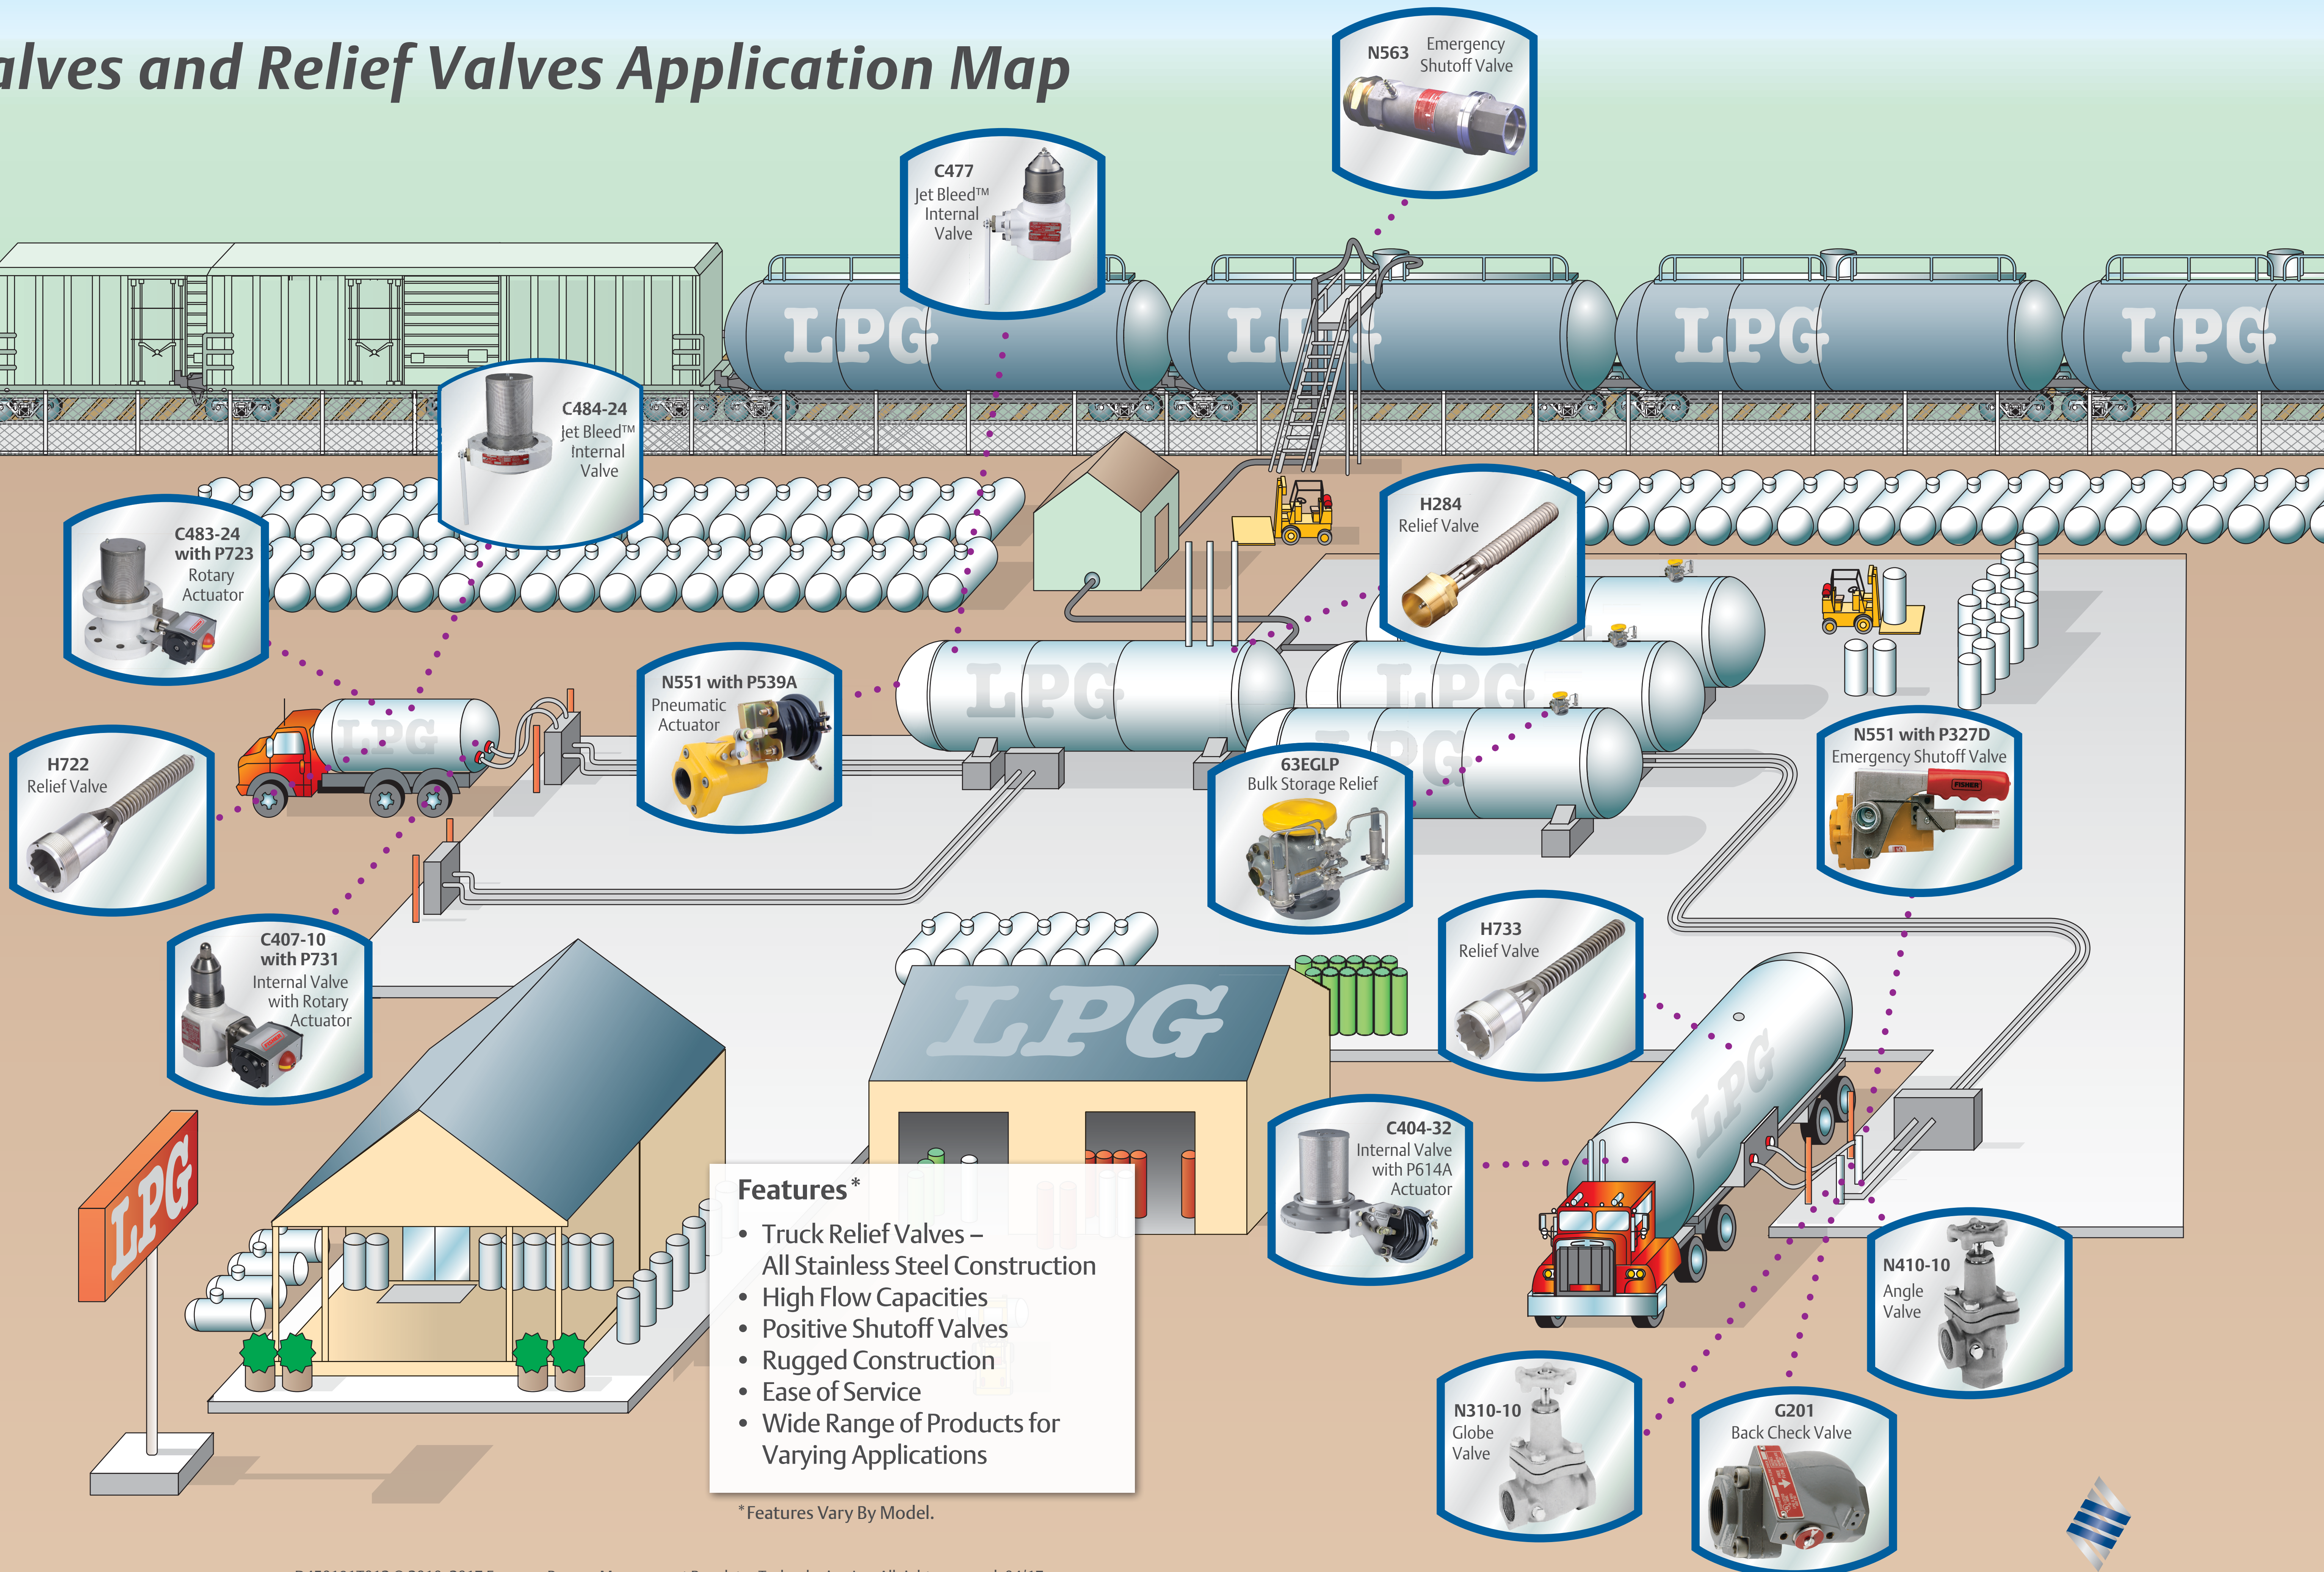

Valves and Relief Valves Application Map

Features*

- Truck Relief Valves – All Stainless Steel Construction
- High Flow Capacities
- Positive Shutoff Valves
- Rugged Construction
- Ease of Service
- Wide Range of Products for Varying Applications

*Features Vary By Model.