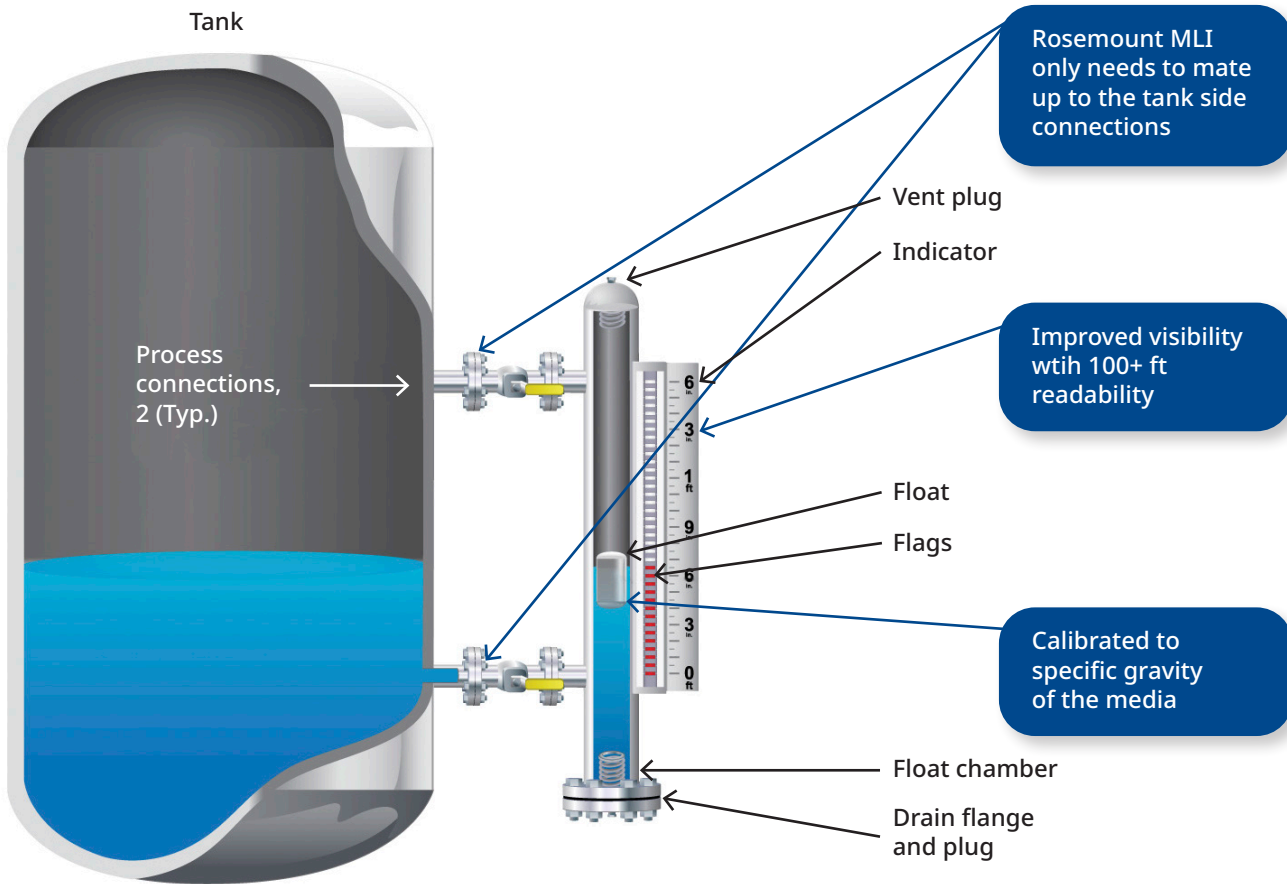

ROSEMOUNT MAGNETIC LEVEL INDICATORS

The magnetic level indicators come with multiple options, including:

A variety of scales

Color options

Optional switches

Customized temperature options

Stainless steel option