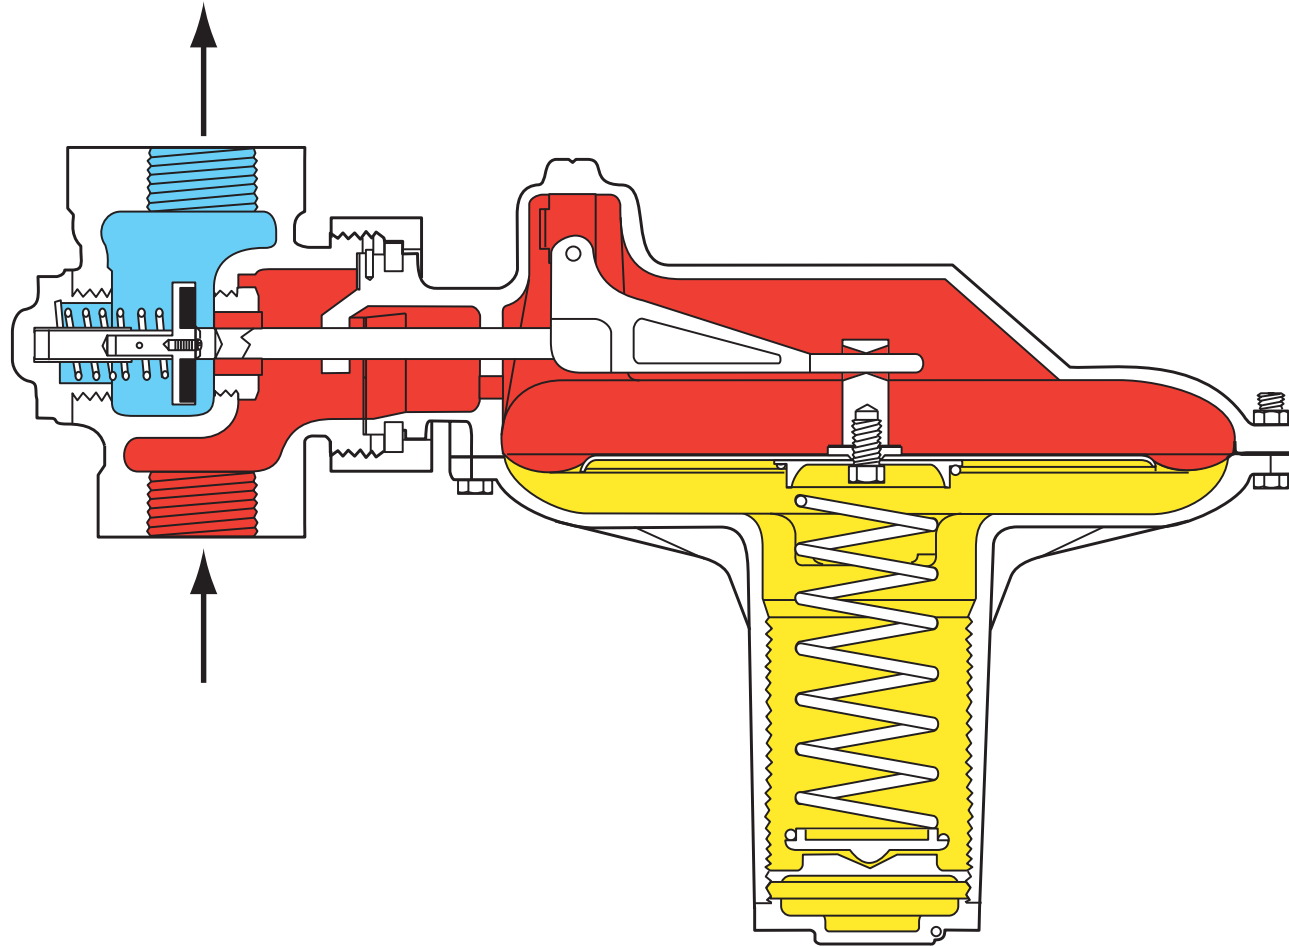

Type Y696 Backpressure/Relief Valve

■ INLET PRESSURE
■ OUTLET PRESSURE
■ ATMOSPHERIC PRESSURE