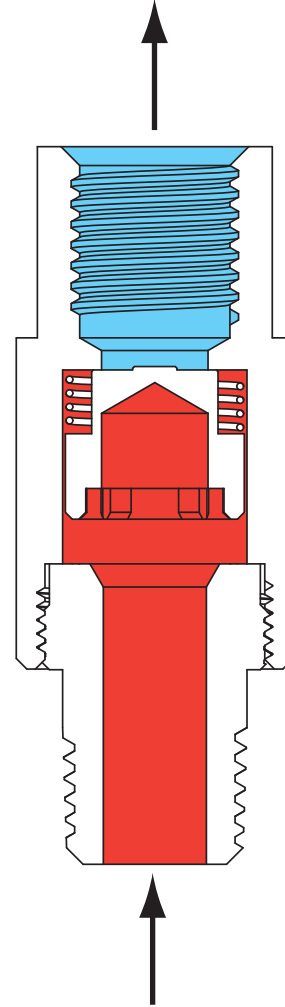

# Type F138 In-Line Excess Flow Valve

Type F138 Open

Type F138 Closed

INLET PRESSURE  
OUTLET PRESSURE