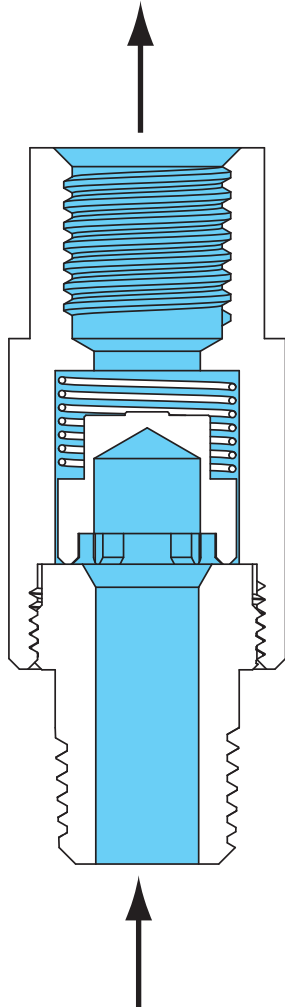

# Type F138 In-Line Excess Flow Valve

Type F138 Open

Type F138 Closed

INLET PRESSURE  
OUTLET PRESSURE