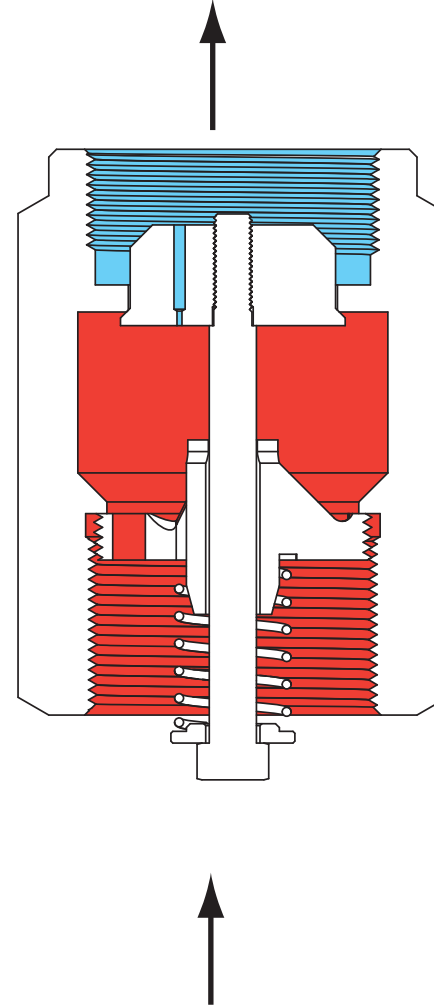

Type F130 In-Line Flow Valve

Type F130 Open

Type F130 Closed

INLET PRESSURE
OUTLET PRESSURE