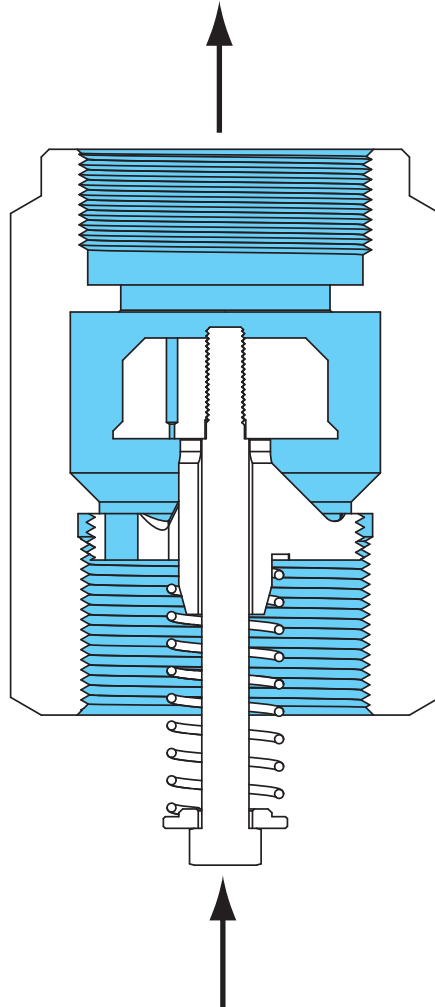

Type F130 In-Line Flow Valve

Type F130 Open

Type F130 Closed

INLET PRESSURE
OUTLET PRESSURE