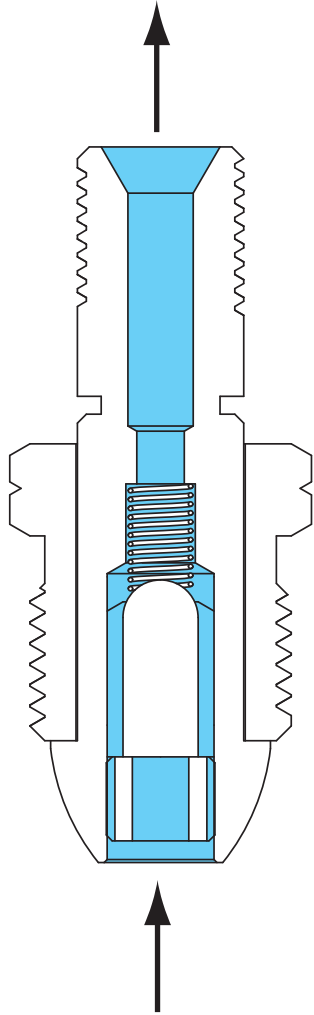

Type F110 Portable Service Flow Valve

Type F110 Open

Type F110 Closed

INLET PRESSURE
OUTLET PRESSURE