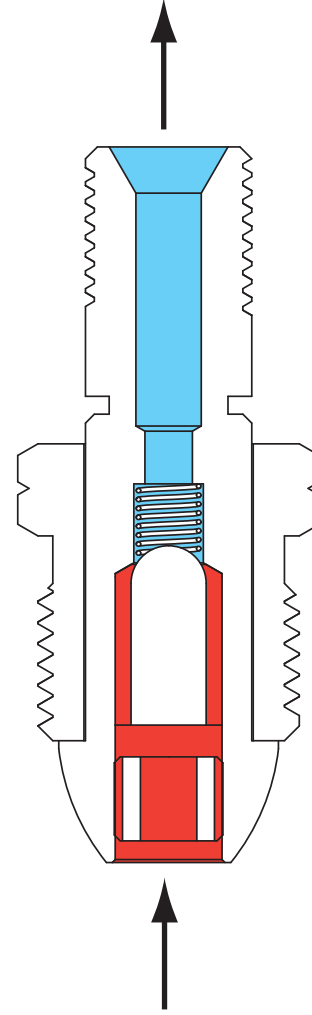

Type F110 Portable Service Flow Valve

Type F110 Open

Type F110 Closed

INLET PRESSURE
OUTLET PRESSURE