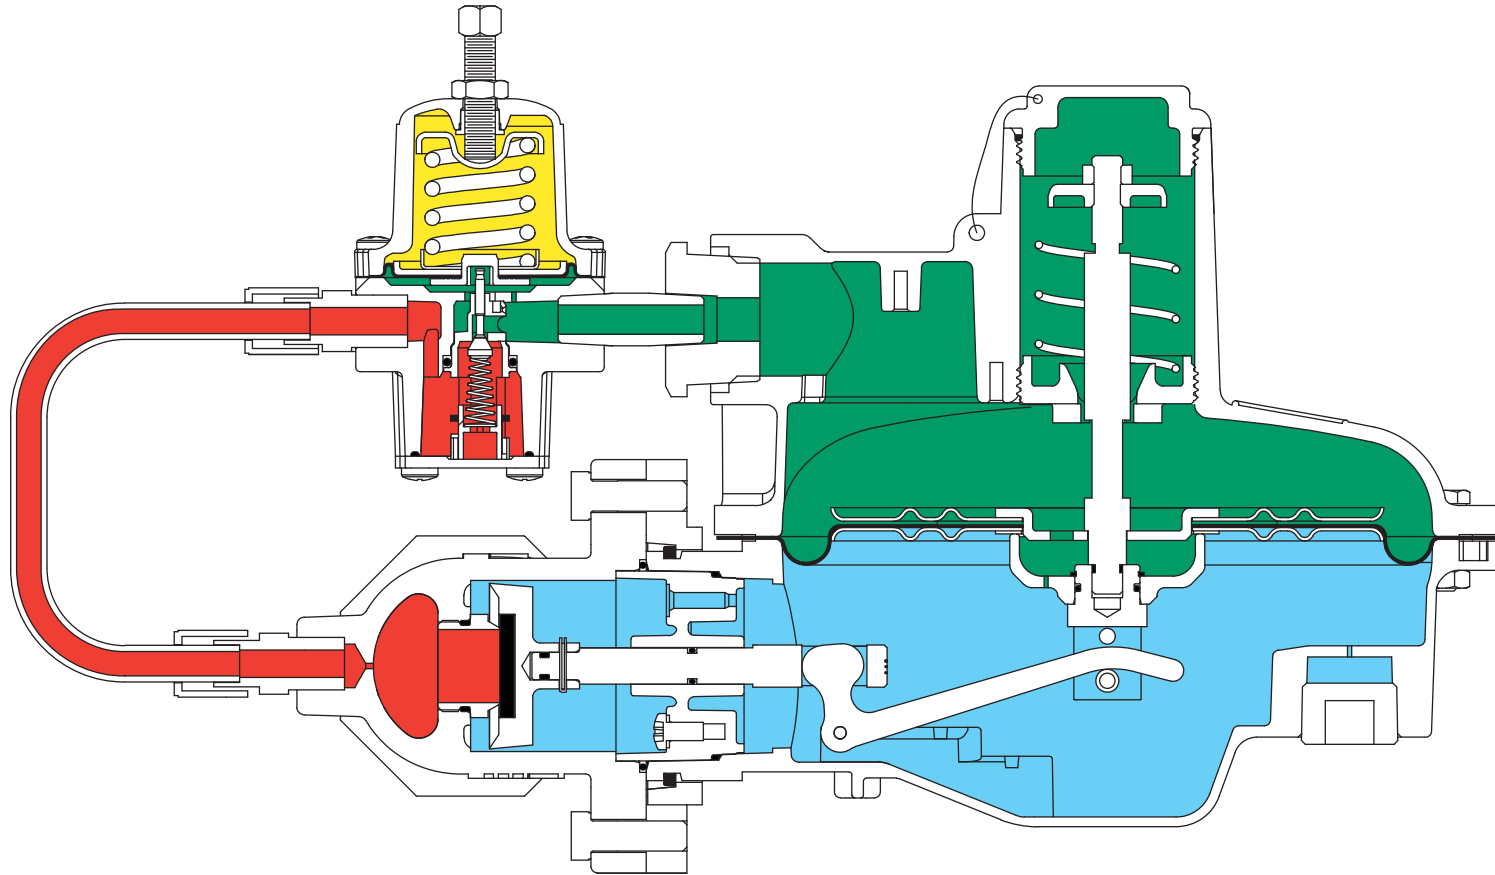

# Type CP400IN Pressure Loaded Regulator with Internal Pressure Registration

- INLET PRESSURE
- OUTLET PRESSURE
- ATMOSPHERIC PRESSURE
- LOADING PRESSURE