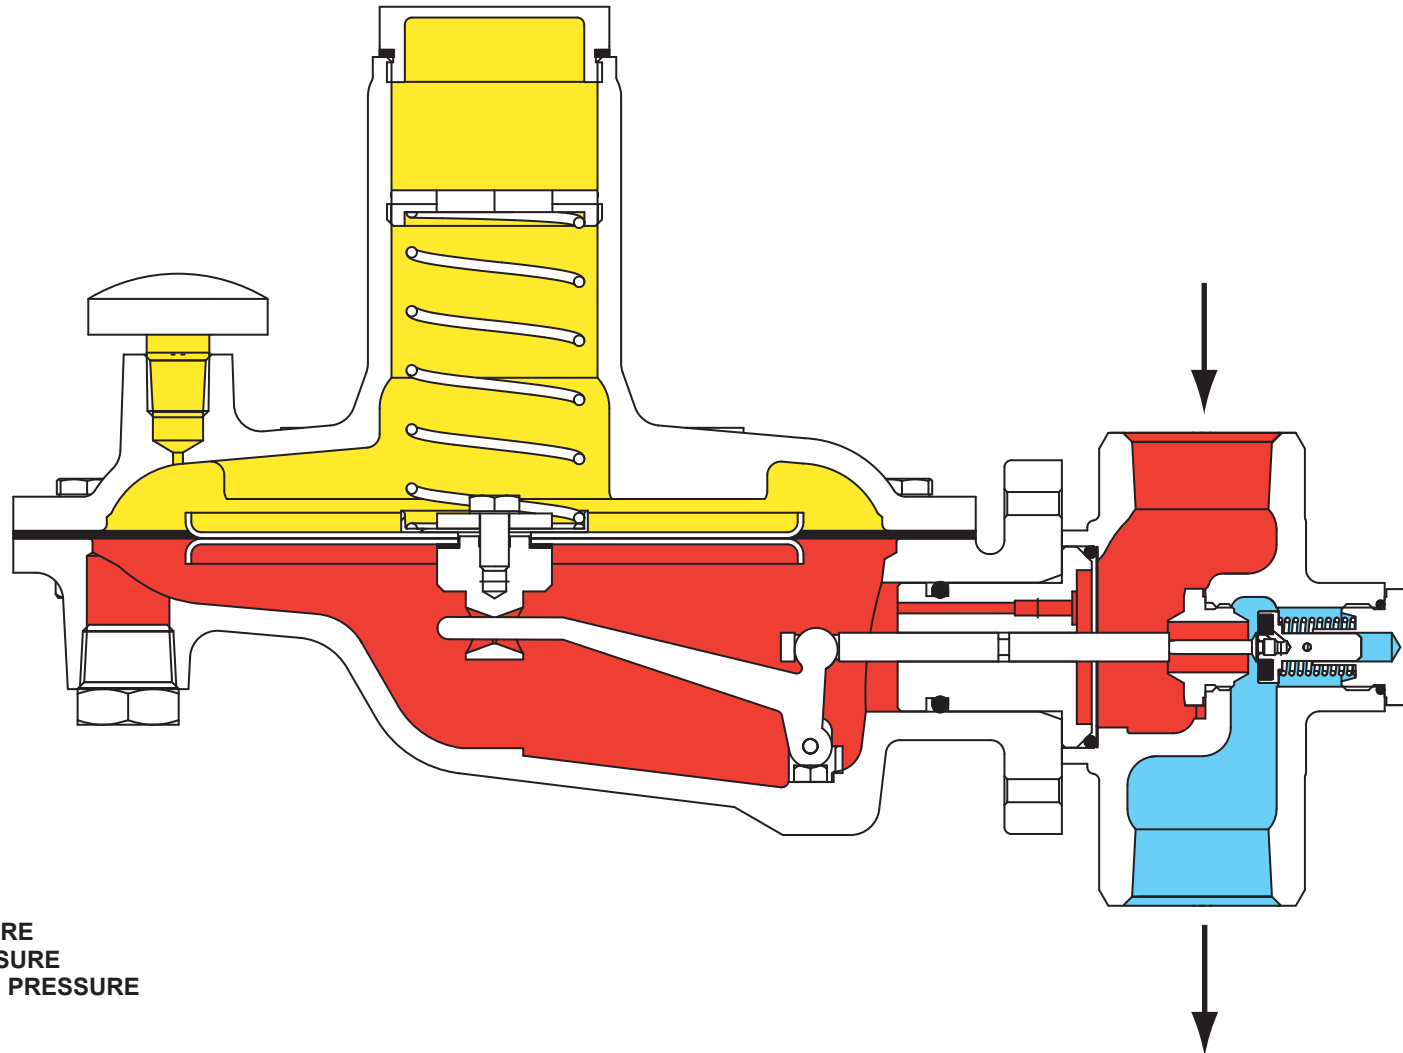

# Type T208 Vapor Recovery Regulator with Internal Pressure Sensing

■ INLET PRESSURE  
■ OUTLET PRESSURE  
■ ATMOSPHERIC PRESSURE