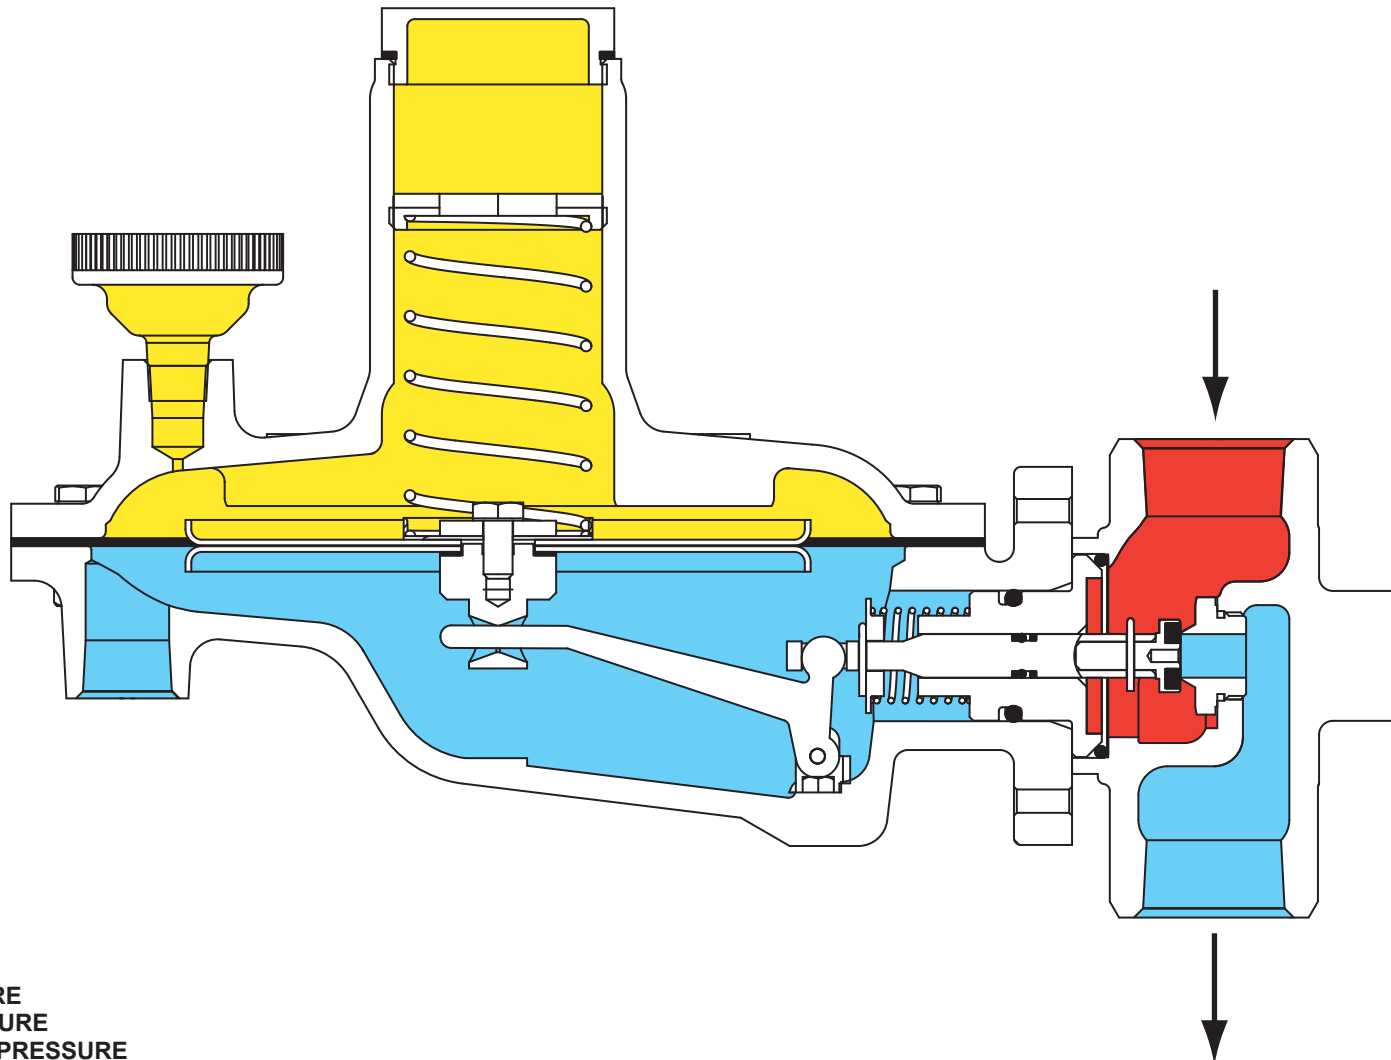

Type T205B Balanced Tank Blanketing Regulator

- INLET PRESSURE
- OUTLET PRESSURE
- ATMOSPHERIC PRESSURE