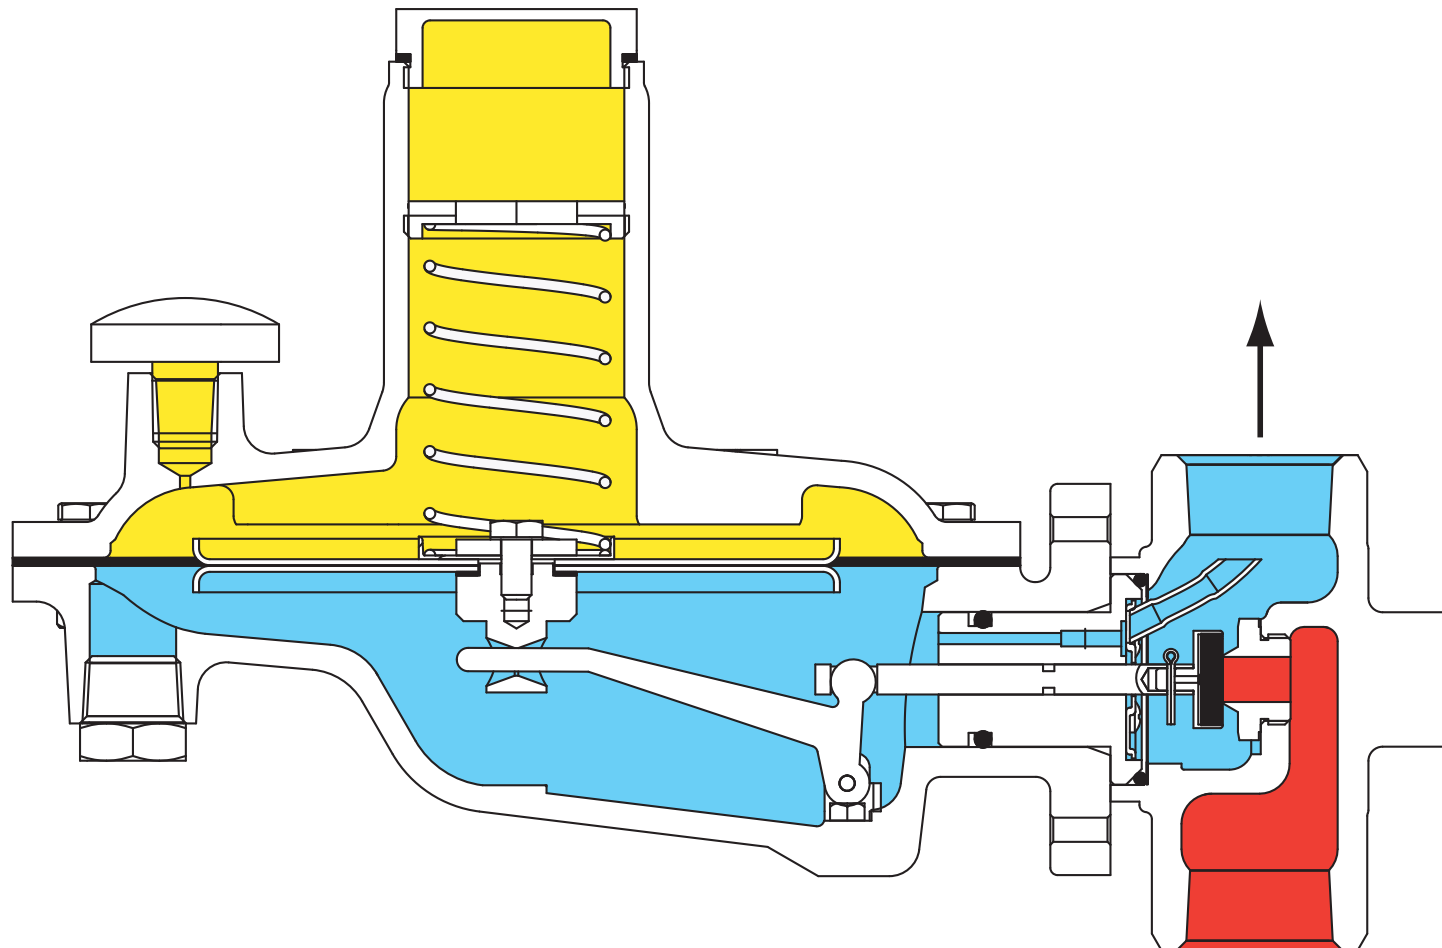

# Type T205 Tank Blanketing Regulator with Internal Pressure Registration

■ INLET PRESSURE  
■ OUTLET PRESSURE  
■ ATMOSPHERIC PRESSURE