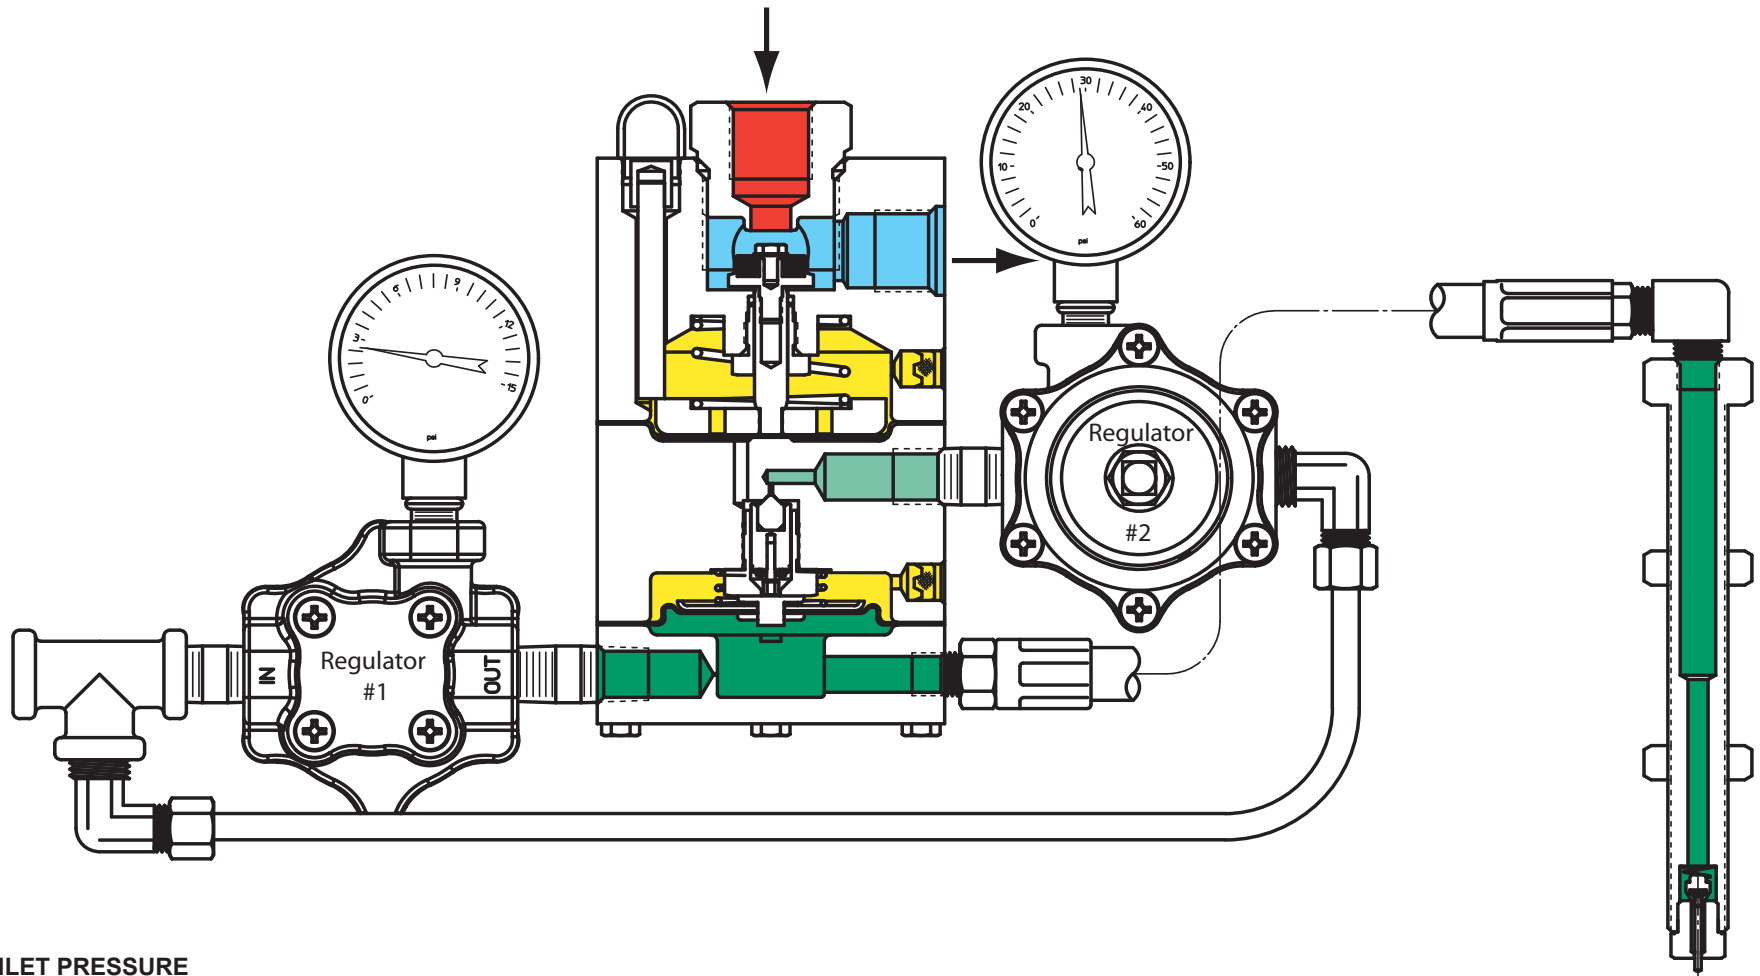

Type N201 Cylinder Filling Valve (Open)

- INLET PRESSURE
- OUTLET PRESSURE
- ATMOSPHERIC PRESSURE
- LOADING PRESSURE 1
- LOADING PRESSURE 2