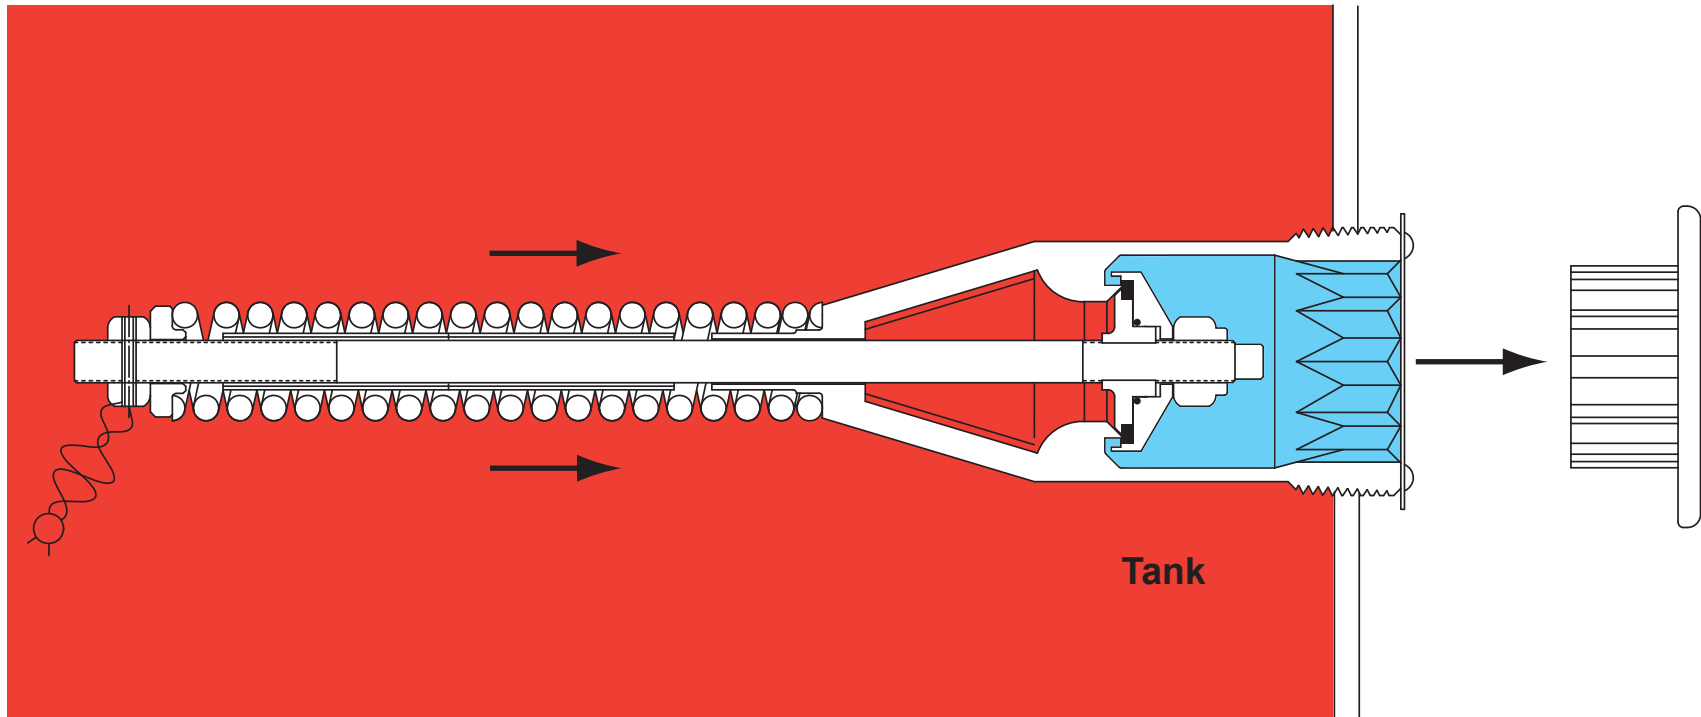

Type H733 Flush Mounted Internal Relief Valve

INLET PRESSURE
OUTLET PRESSURE