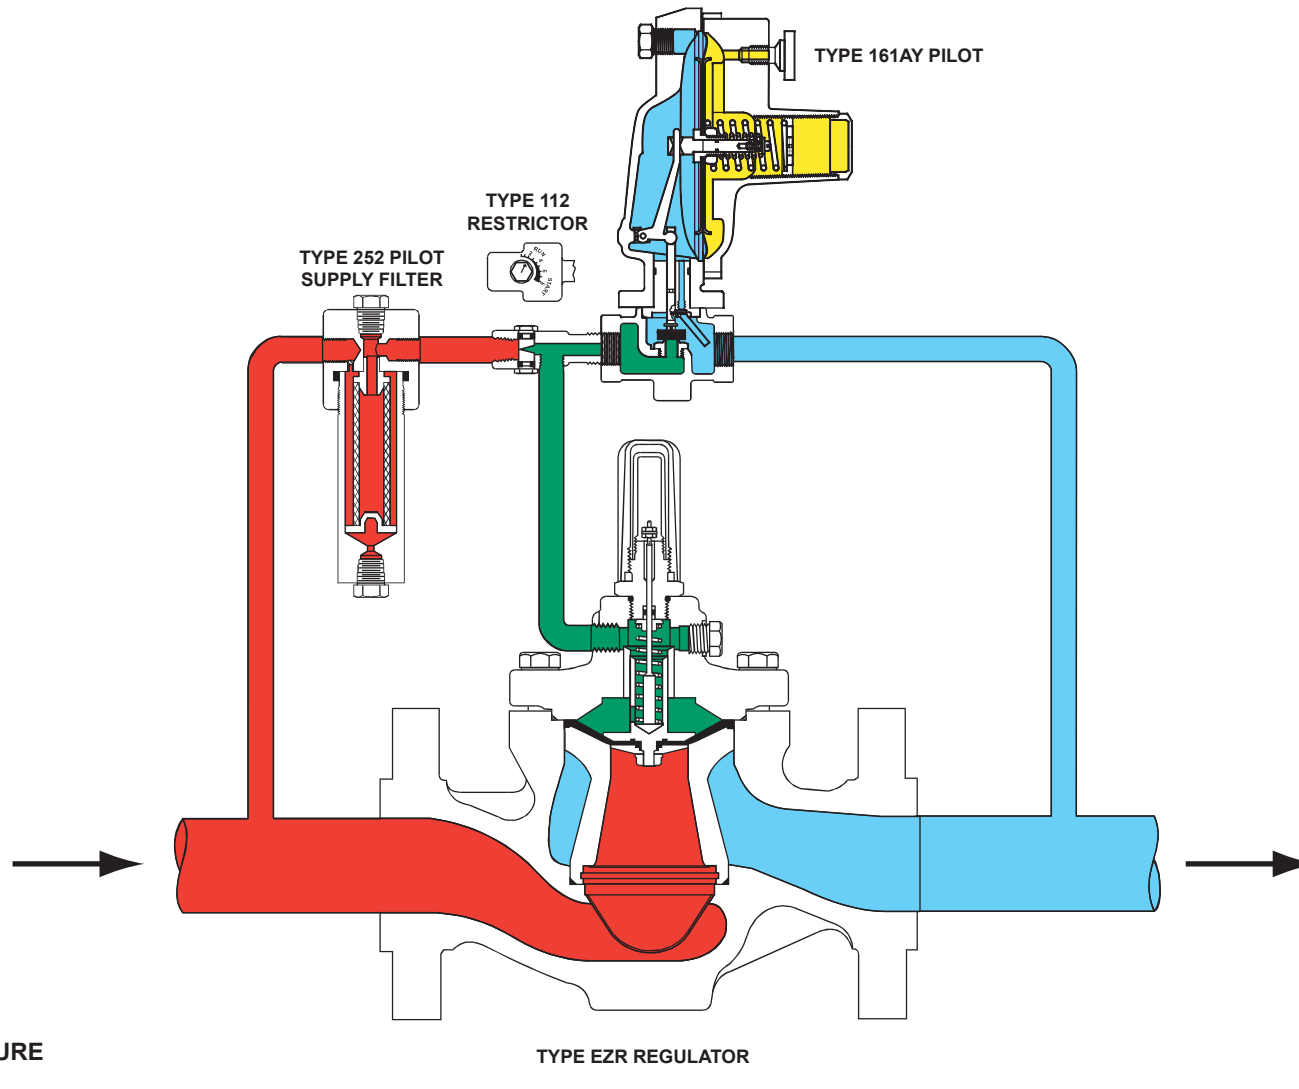

# Type EZR Regulator with Type 161AY Pilot

M1184