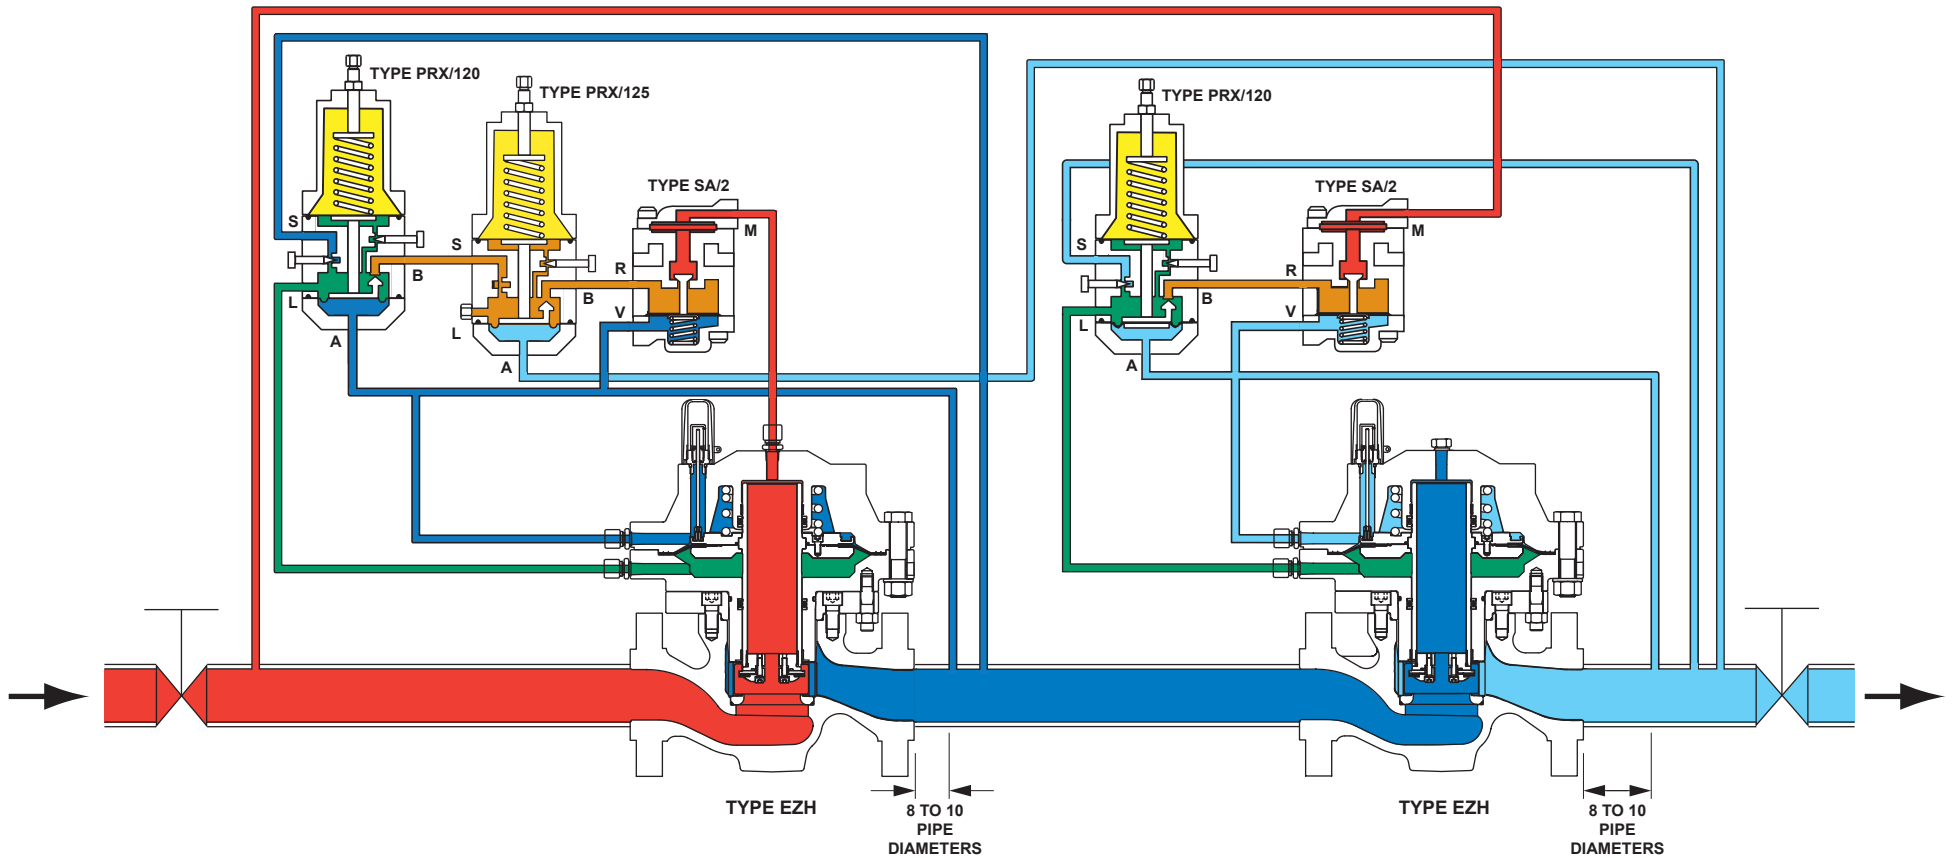

Type EZH Working Monitor

- INLET PRESSURE
- OUTLET PRESSURE
- ATMOSPHERIC PRESSURE
- LOADING PRESSURE
- INTERMEDIATE PRESSURE
- PILOT SUPPLY PRESSURE

E0876