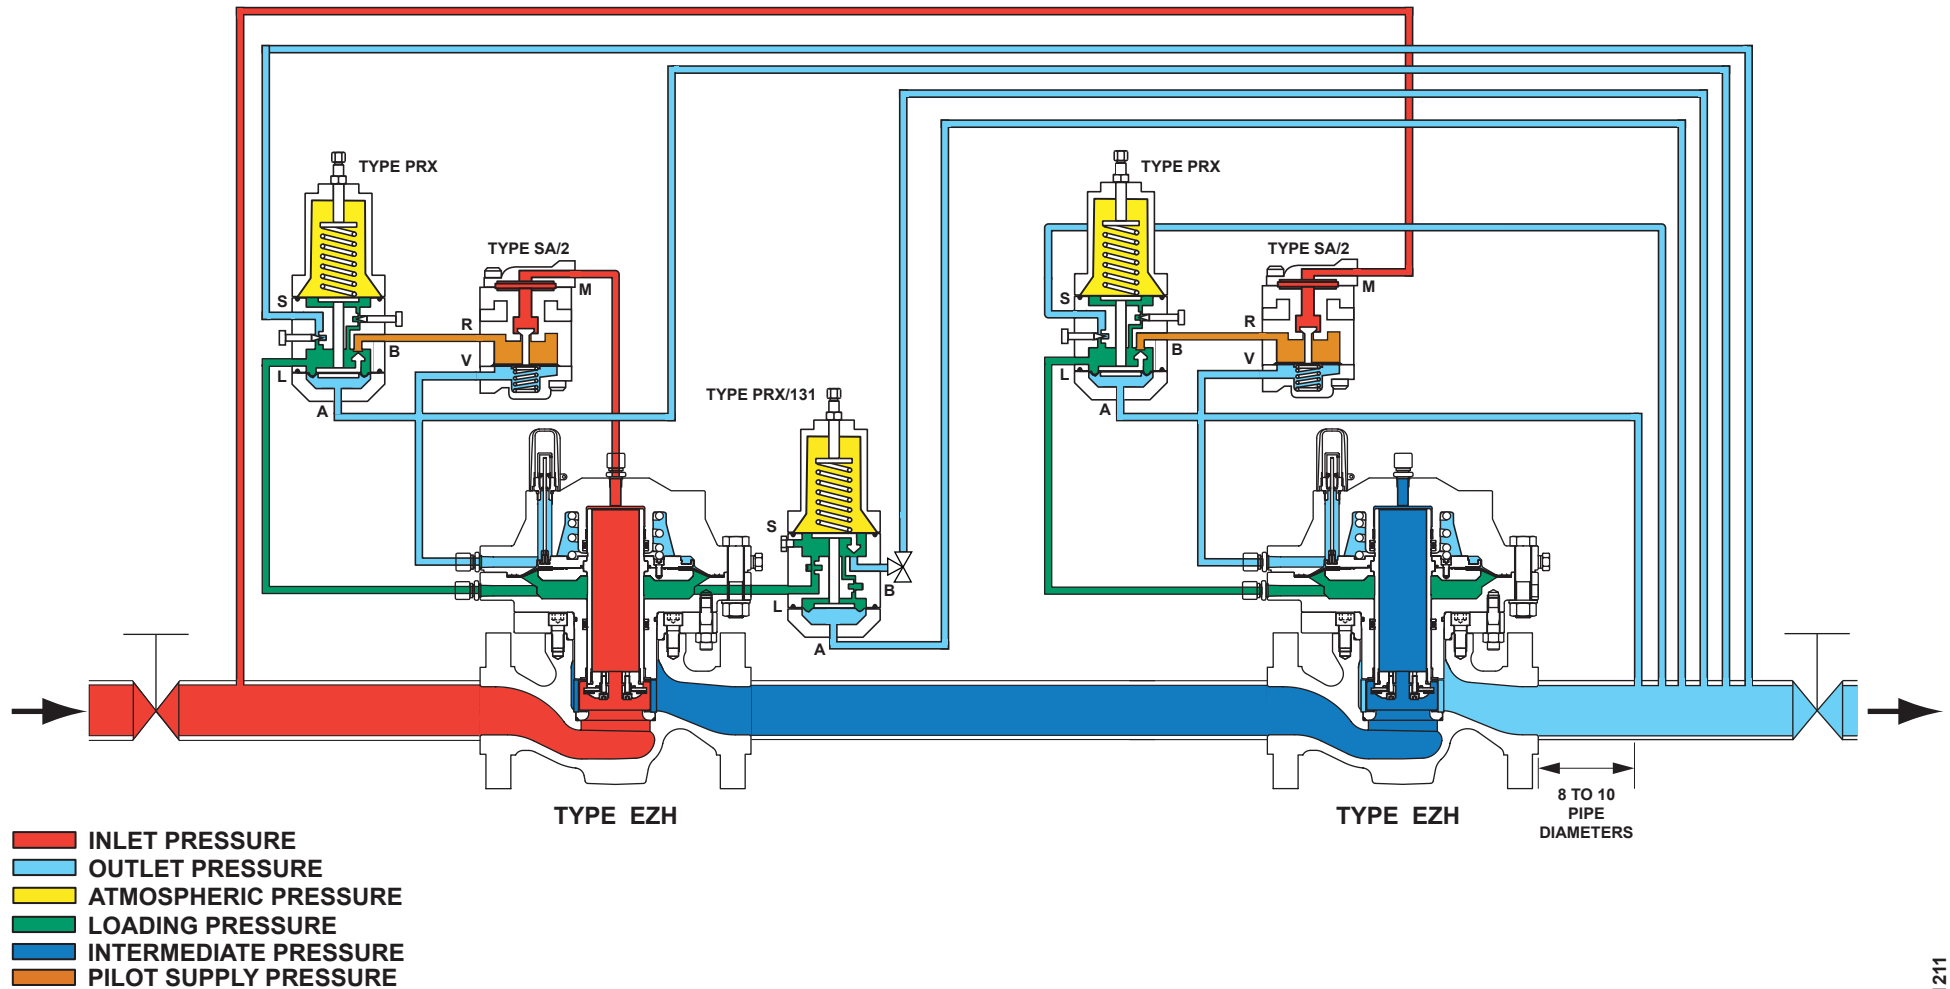

# Type EZH Wide-Open Monitor with Type PRX/131 Booster

M1211