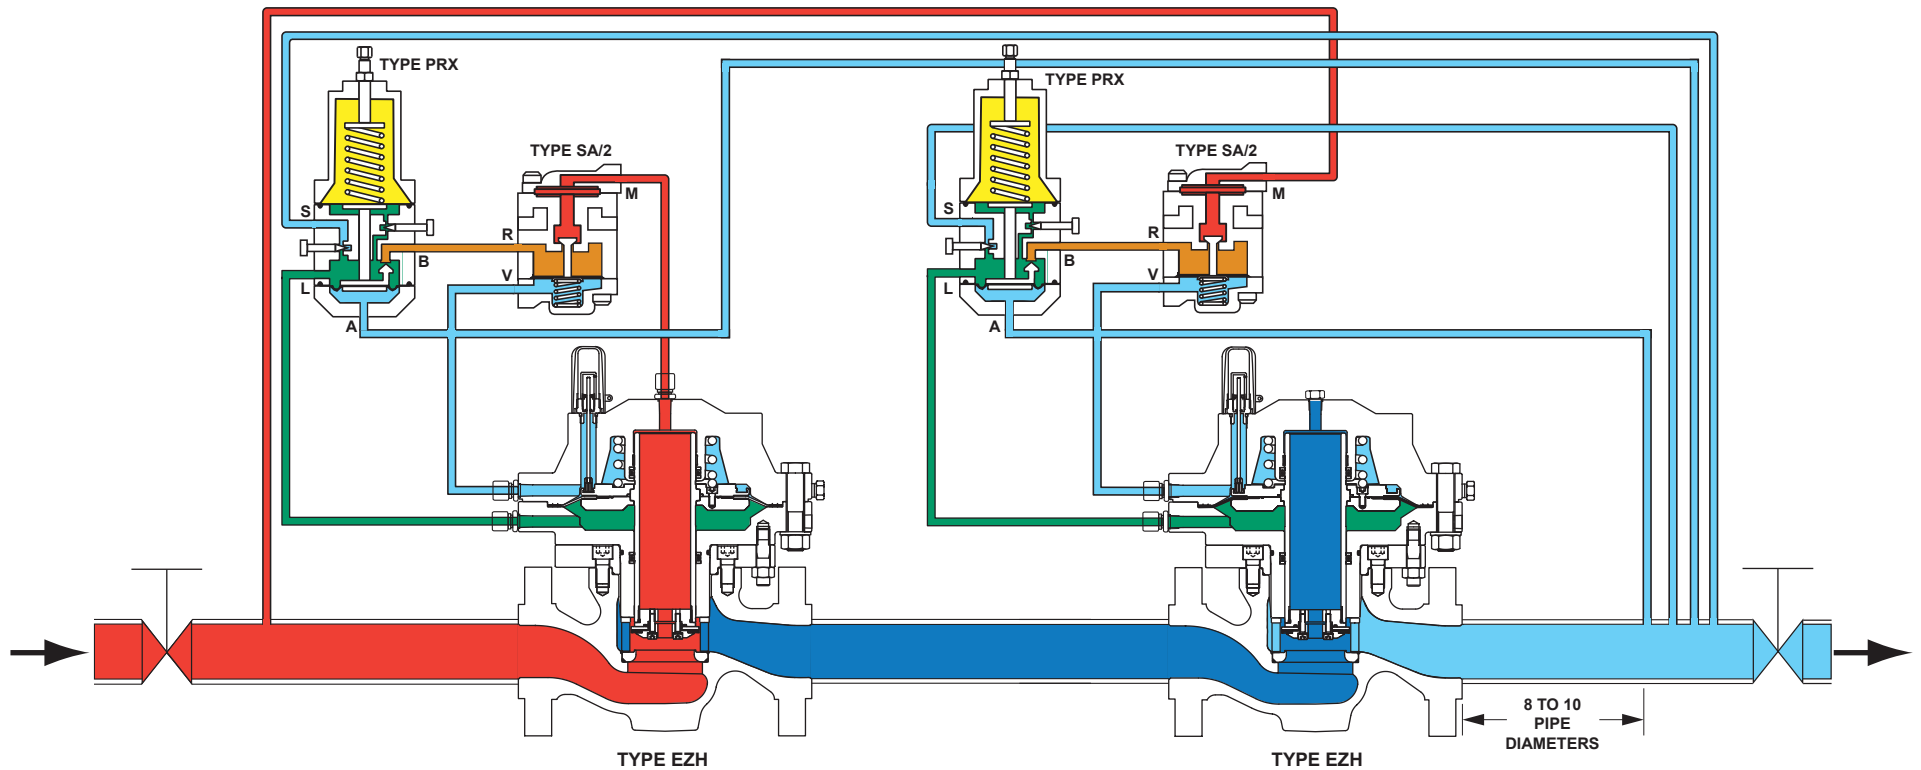

Type EZH Wide-Open Monitor

- INLET PRESSURE
- OUTLET PRESSURE
- ATMOSPHERIC PRESSURE
- LOADING PRESSURE
- INTERMEDIATE PRESSURE
- PILOT SUPPLY PRESSURE

E0877