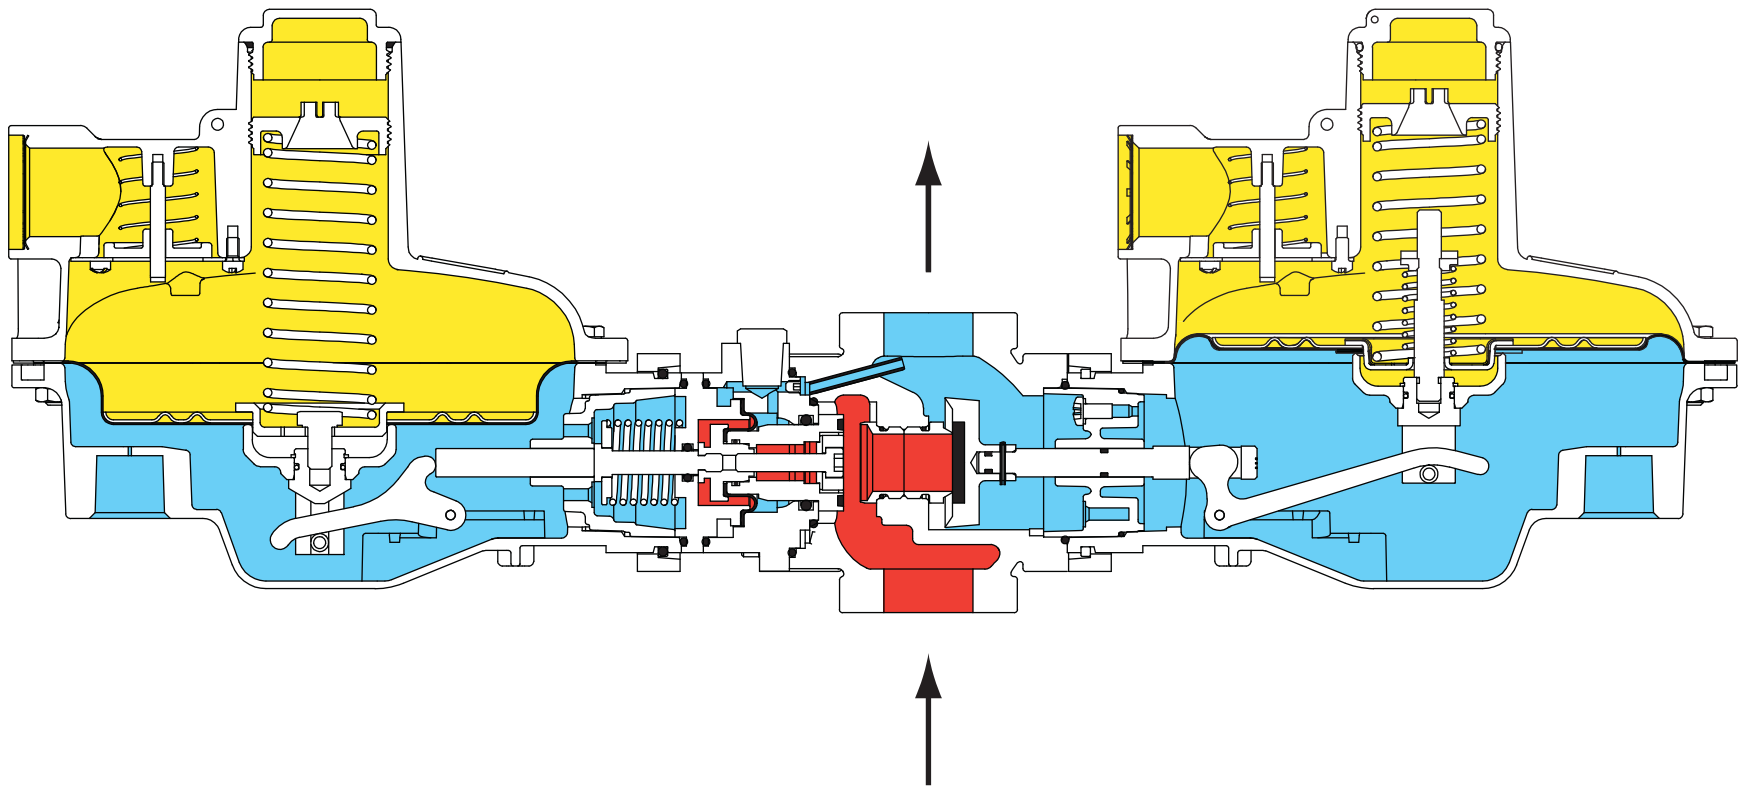

Type CS403ET with True-Monitor™, External Pressure Registration, and Token Relief

INLET PRESSURE
OUTLET PRESSURE
ATMOSPHERIC PRESSURE