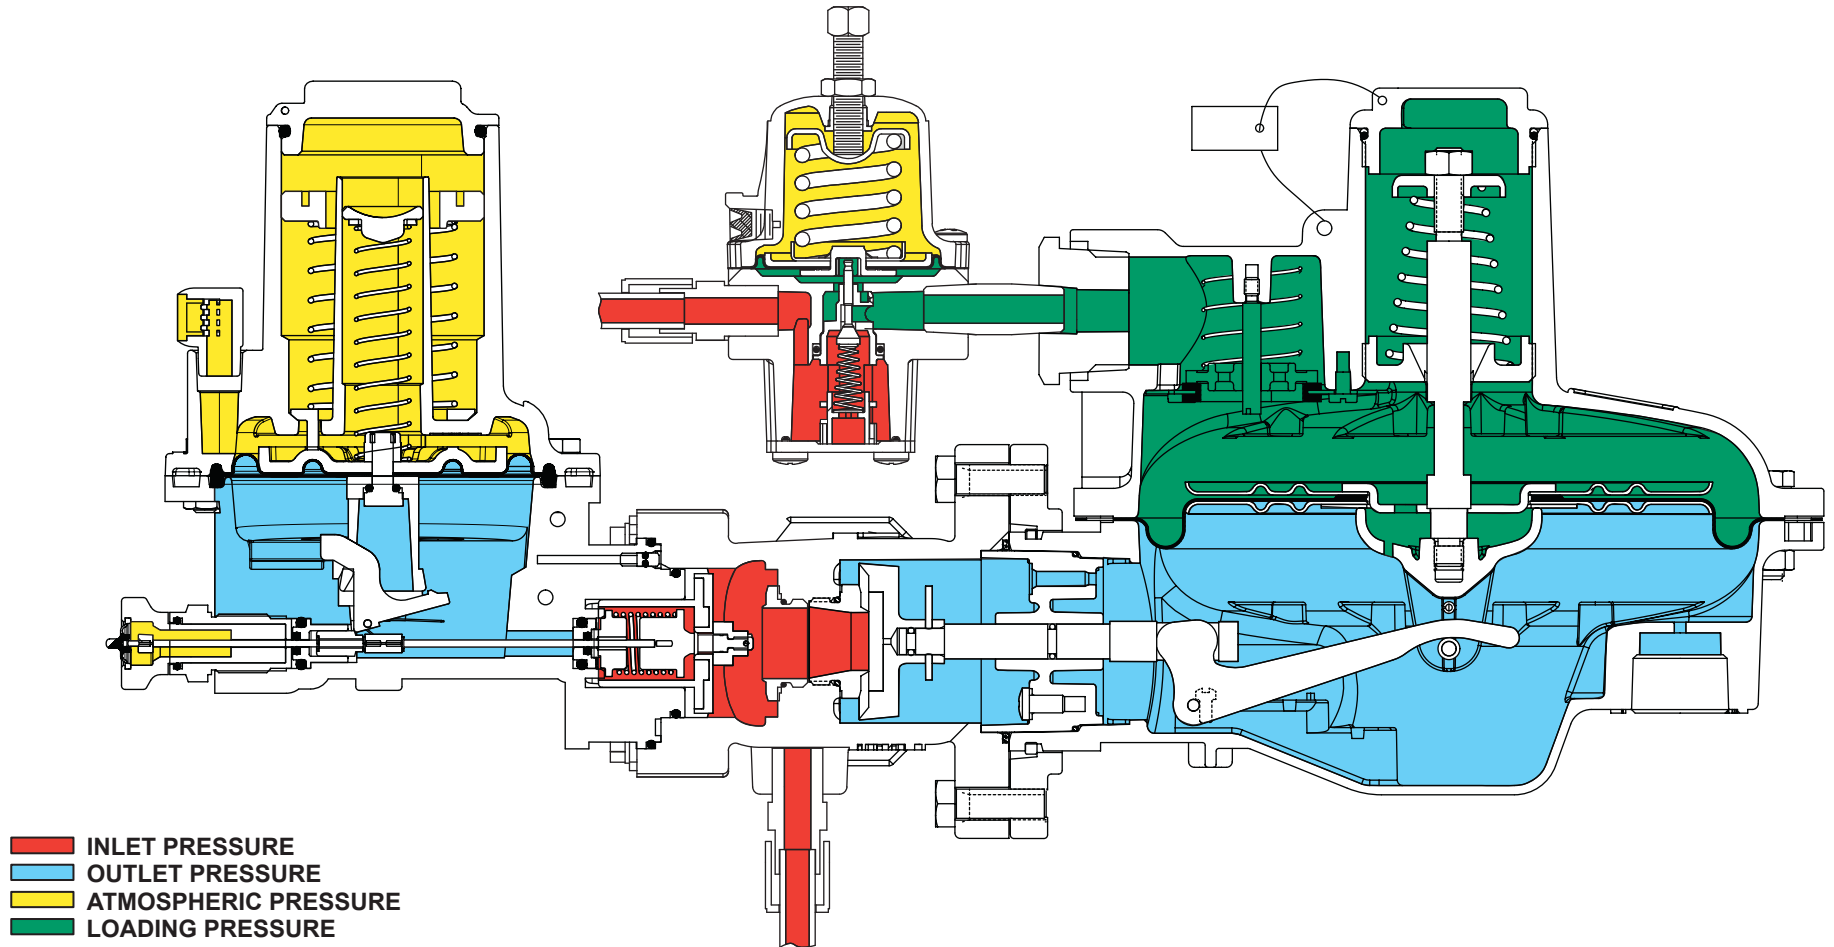

Type CP404IN Pressure Loaded Regulator with Slam-Shut Module and Internal Pressure Registration

M1068