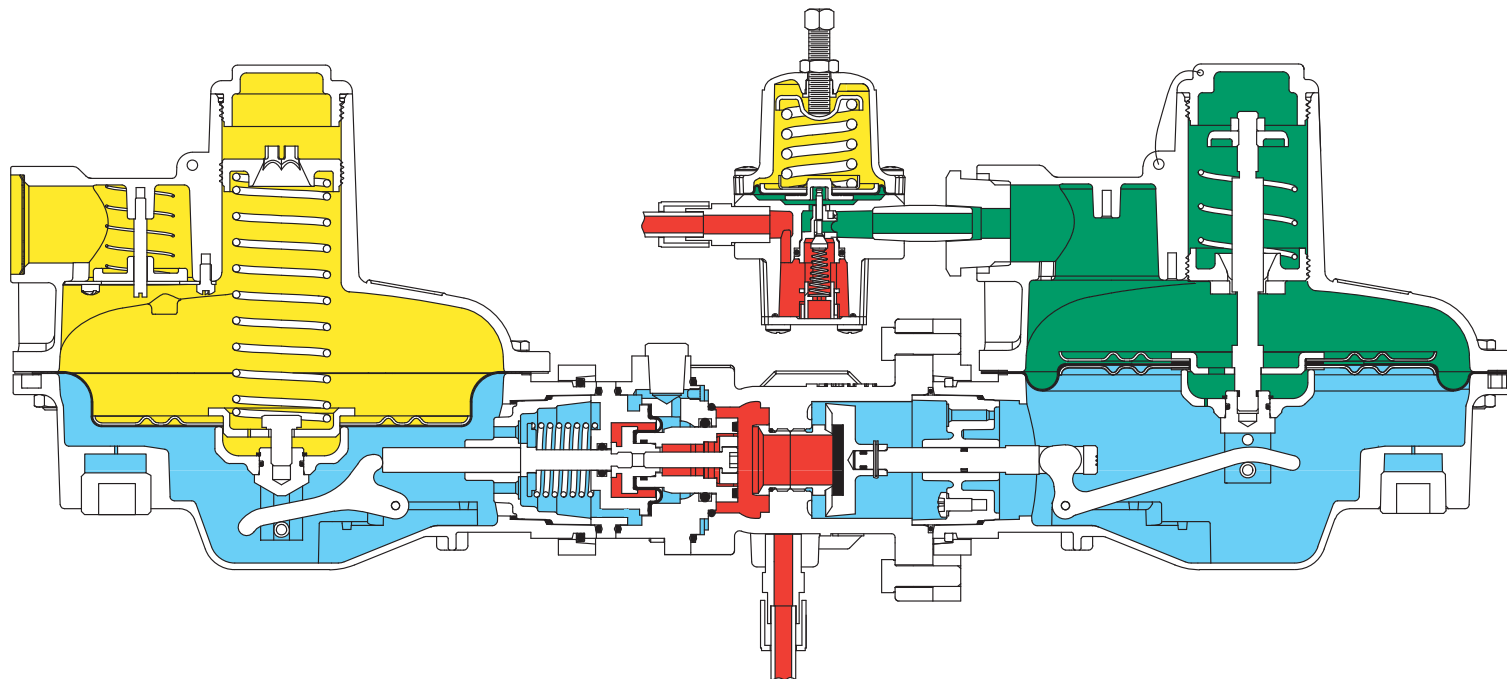

Type CP403IN Pressure Loaded Regulator with True Monitor and Internal Pressure Registration

- INLET PRESSURE
- OUTLET PRESSURE
- ATMOSPHERIC PRESSURE
- LOADING PRESSURE

M1067