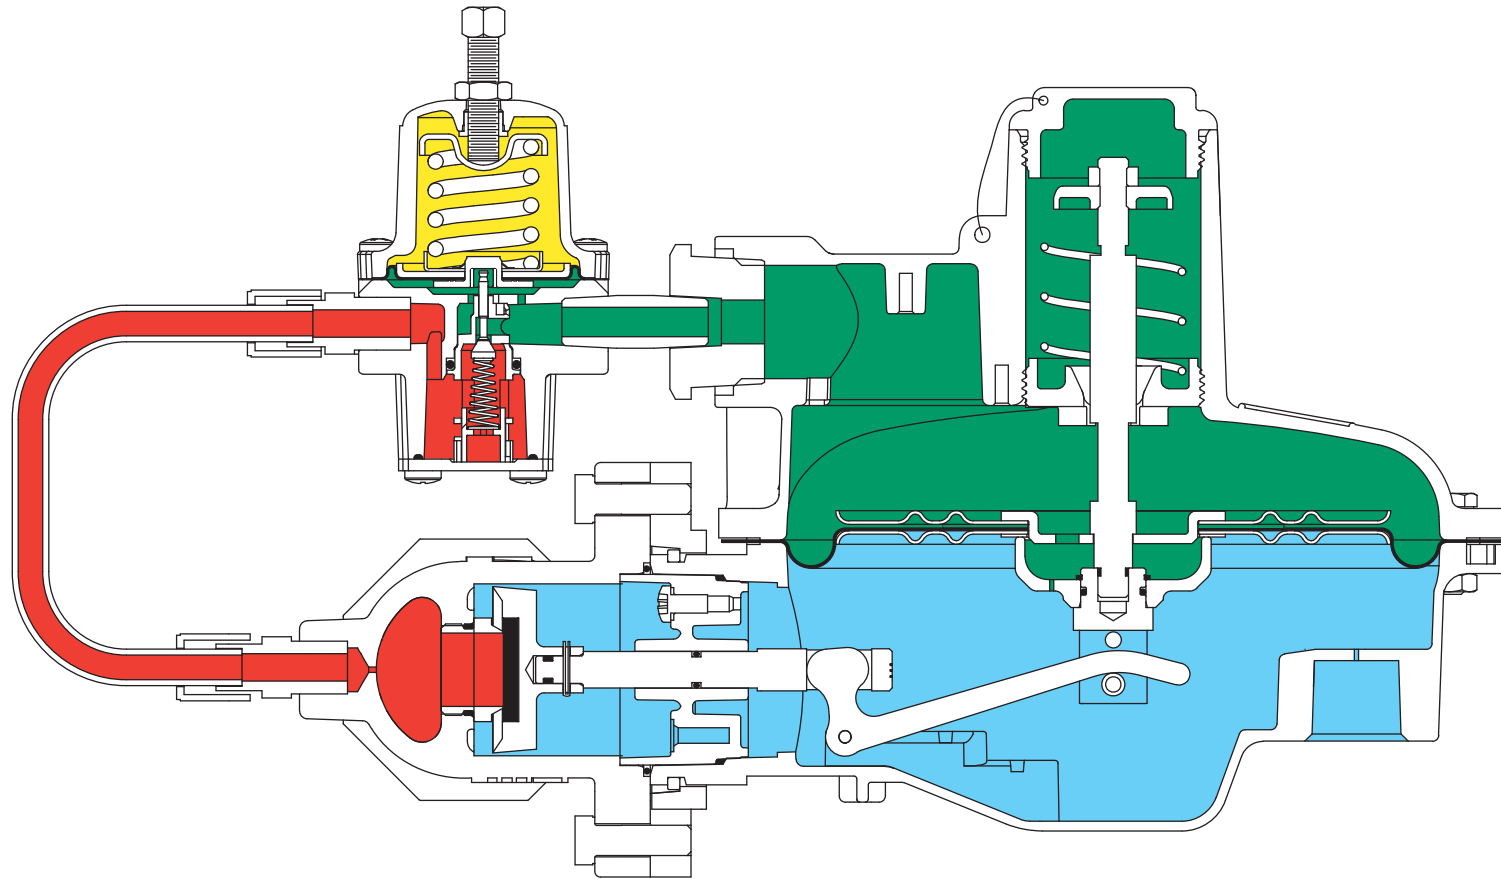

Type CP400EN Pressure Loaded Regulator with External Pressure Registration

- INLET PRESSURE
- OUTLET PRESSURE
- ATMOSPHERIC PRESSURE
- LOADING PRESSURE