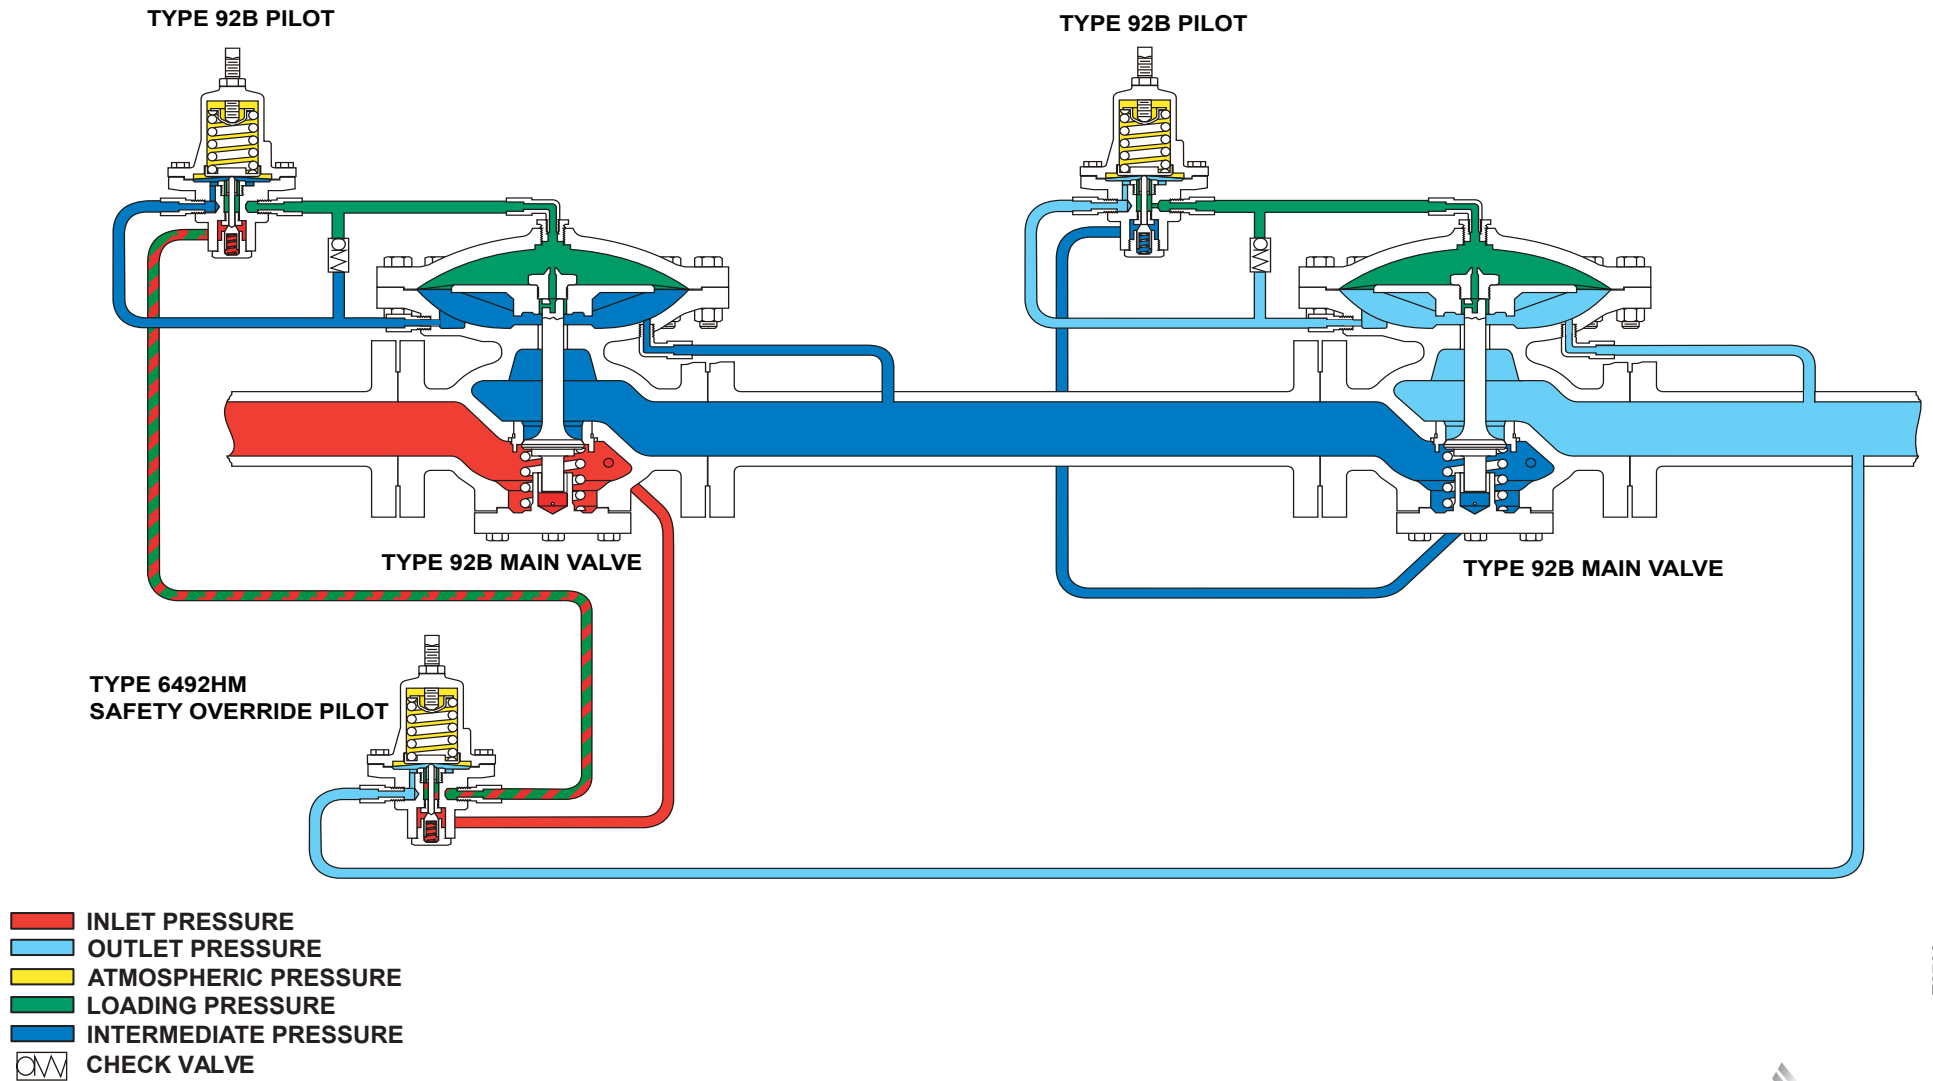

Type 92B Safety Override System

E0793