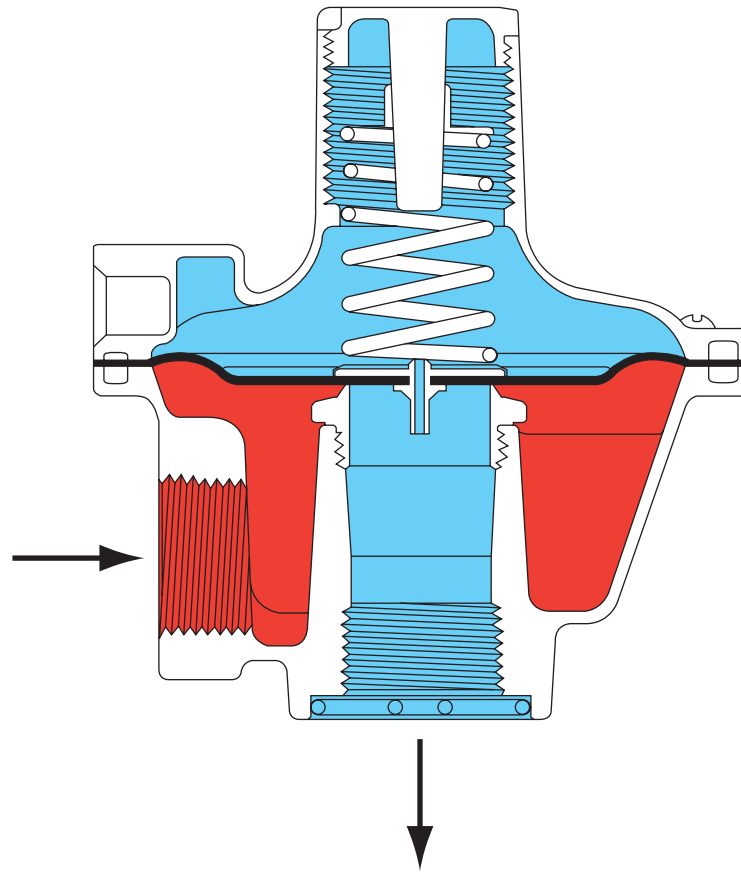

Type 289L Relief Valve

 INLET PRESSURE
 OUTLET PRESSURE