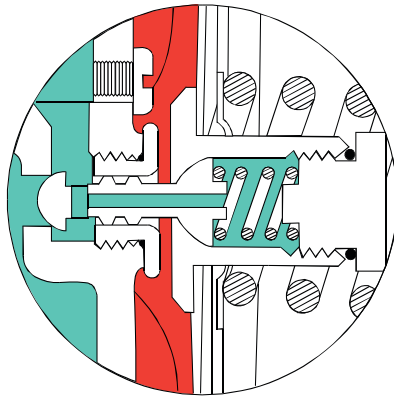

Type 1808

RESTRICTION PLUG

FIXED RESTRICTION

- INLET PRESSURE
- OUTLET PRESSURE
- EXHAUST