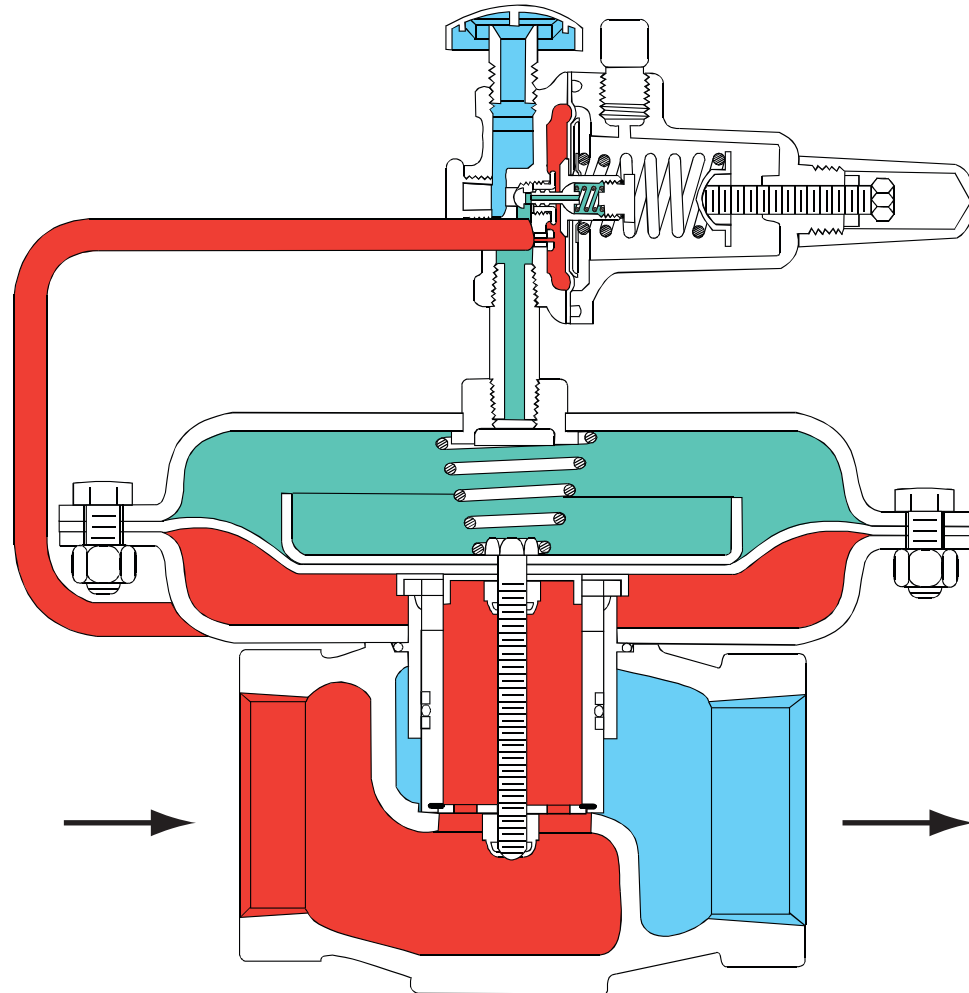

Type 1808

RESTRICTION PLUG

FIXED RESTRICTION

- INLET PRESSURE
- OUTLET PRESSURE
- EXHAUST