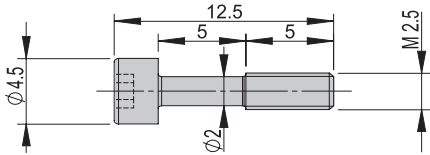

Special screws

Special screw M2.5x10/5

Order number 50389779

Net weight 0.001 kg