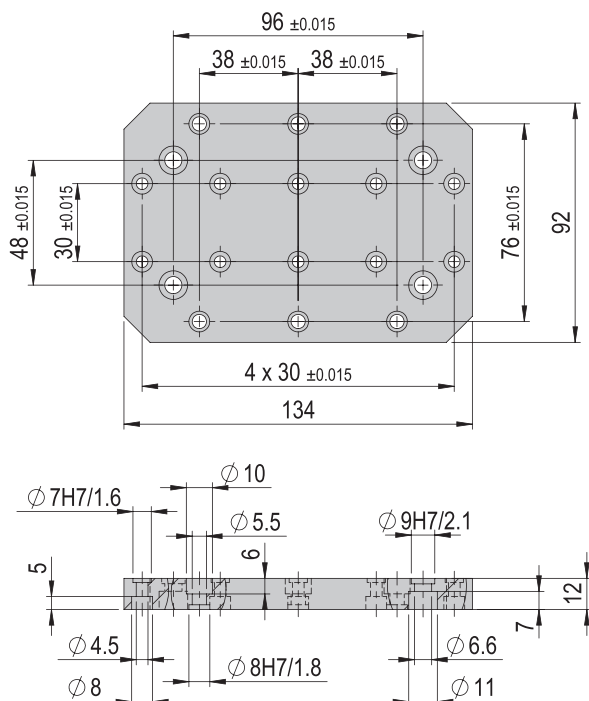

Connection plate VP 154

VP 154

Order number

50400907

Net weight

0.418 kg

Included in the delivery

- 2x Centering bushing Ø7x3
- 2x Centering bushing Ø9x4
- 4x Mounting screw M4x14
- 6x Mounting screw M5x16
- 4x Mounting screw M6x16
- 2x Centering bushing Ø8x3.5