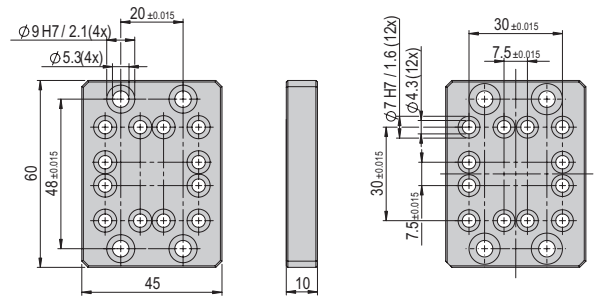

Included in the delivery

- 2x Mounting screw M3x16
- 2x Centering bushing $\varnothing 5 \times 2.5$

Connection plate VP 103	VP 103
Order number	50077107
Net weight	0.013 kg

Included in the delivery

- 4x Mounting screw M3x12
- 4x Centering bushing $\varnothing 5 \times 2.5$

Connection plate VP 104 VP 104

Order number 50077108

Net weight 0.026 kg

Included in the delivery

- 2x Mounting screw M3x10
- 2x Centering bushing Ø5x2.5

Connection plate VP 105 VP 105

Order number 50077109

Net weight 0.057 kg

Included in the delivery

- 2x Centering bushing Ø7x3
- 2x Centering bushing Ø9x4
- 4x Mounting screw M4x12
- 4x Mounting screw M5x20

Connection plate VP 106 VP 106

Order number 50077110