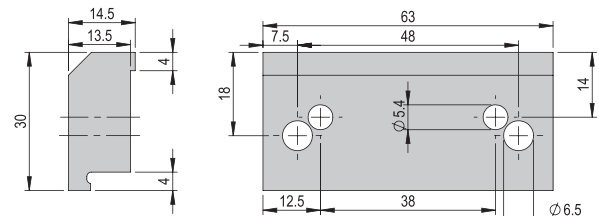

Included in the delivery

- 2x Special screw M6 x 25/9

Connecting set VS 512	VS 512
Order number	50353058
Net weight	0.01 kg

Included in the delivery

- 2x Special screw M4 x 16/5

Connecting set VS 513	VS 513
Order number	50396482
Net weight	0.089 kg
Suitable for	PEZ-52, PDZ-128