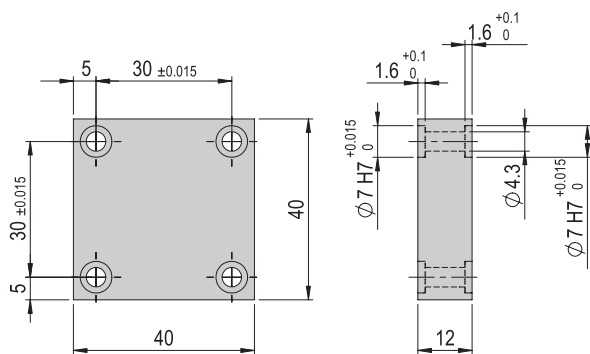

Included in the delivery

- 2x Centering bushing $\varnothing 7 \times 3$
- 4x Mounting screw M4x30

Connection plate VP 139	VP 139
Order number	11017960
Net weight	0.078 kg