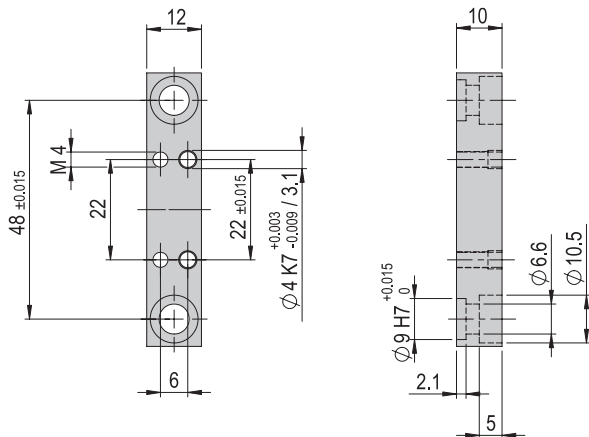

Connection plate VP 104 VP 104

Order number 50077108

Net weight 0.026 kg

Included in the delivery

- 2x Mounting screw M3x10
- 2x Centering bushing Ø5x2.5

Connection plate VP 105 VP 105

Order number 50077109

Net weight 0.057 kg

Included in the delivery

- 2x Centering bushing Ø7x3
- 2x Centering bushing Ø9x4
- 4x Mounting screw M4x12
- 4x Mounting screw M5x20

Connection plate VP 106 VP 106

Order number 50077110

Connection plate VP 127

VP 127

Order number

50003068

Net weight

0.122 kg

Included in the delivery

- 2x Centering bushing $\varnothing 7 \times 3$
- 2x Centering bushing $\varnothing 9 \times 4$
- 4x Mounting screw M4x14
- 4x Mounting screw M4x20
- 2x Mounting screw M6x12
- 2x Mounting screw M6x20

Connection plate VP 128	VP 128
Order number	11005908
Net weight	0.015 kg

Included in the delivery

- 2x Centering bushing Ø9x4
- 2x Mounting screw M4x30
- 2x Mounting screw M6x20
- 2x Washer M4

Connection plate VP 129	VP 129
Order number	11001440
Net weight	0.045 kg