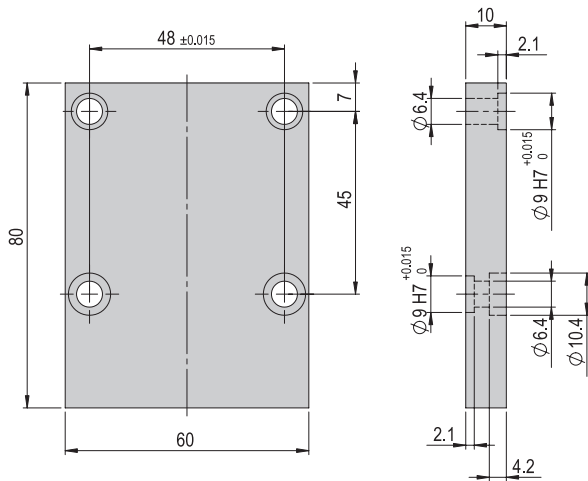

Connection plate VP 122

VP 122

Order number

11001621

Net weight

0.123 kg

Included in the delivery

- 4x Centering bushing $\varnothing 9 \times 4$
- 2x Mounting screw M6x16
- 2x Mounting screw M6x20