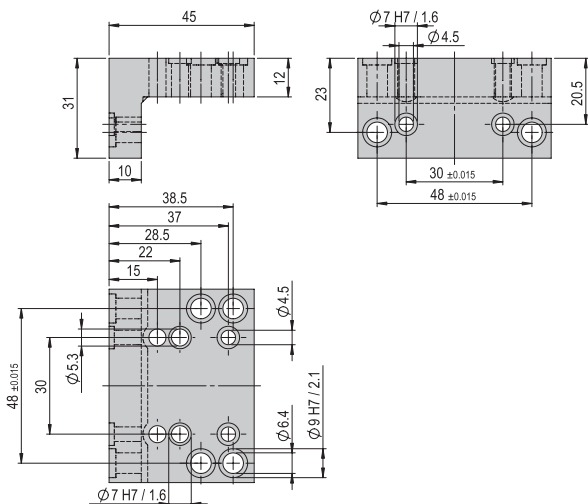

Note: Connection plate, angle plates, flange plates can also be manufactured by the customer itself, please have a look at our website www.afag.com where you can download shop drawings free of charge.

Angle plates VW

Angle plate VW 300	VW 300
Order number	50077143
Net weight	0.022 kg

Included in the delivery

- 2x Mounting screw M3x12
- 2x Centering bushing $\varnothing 5 \times 2.5$

Angle plate VW 301	VW 301
Order number	50077144
Net weight	0.029 kg

Included in the delivery

- 2x Mounting screw M3x12
- 2x Centering bushing $\varnothing 5 \times 2.5$

Angle plate VW 302	VW 302
Order number	11012241
Net weight	0.183 kg

Included in the delivery

- 4x Centering bushing $\varnothing 9 \times 4$
- 2x Mounting screw M4x18
- 2x Mounting screw M5x20
- 4x Mounting screw M6x18
- 4x Mounting screw M6x25
- 2x Ribbed washer M4
- 2x Ribbed washer M5
- 8x Ribbed washer M6