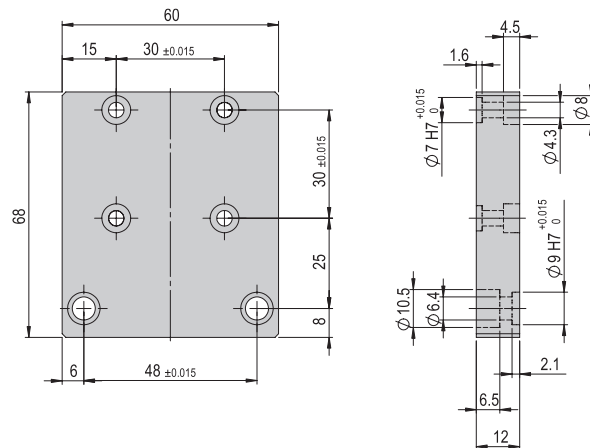

Connection plate VP 104 VP 104

Order number 50077108

Net weight 0.026 kg

Included in the delivery

- 2x Mounting screw M3x10
- 2x Centering bushing Ø5x2.5

Connection plate VP 105 VP 105

Order number 50077109

Net weight 0.057 kg

Included in the delivery

- 2x Centering bushing Ø7x3
- 2x Centering bushing Ø9x4
- 4x Mounting screw M4x12
- 4x Mounting screw M5x20

Connection plate VP 106 VP 106

Order number 50077110

Connection plate VP 127

VP 127

Order number

50003068

Net weight

0.122 kg

Included in the delivery

- 2x Centering bushing $\varnothing 7 \times 3$
- 2x Centering bushing $\varnothing 9 \times 4$
- 4x Mounting screw M4x14
- 4x Mounting screw M4x20
- 2x Mounting screw M6x12
- 2x Mounting screw M6x20

Connection plate VP 128	VP 128
Order number	11005908
Net weight	0.015 kg

Included in the delivery

- 2x Centering bushing Ø9x4
- 2x Mounting screw M4x30
- 2x Mounting screw M6x20
- 2x Washer M4

Connection plate VP 129	VP 129
Order number	11001440
Net weight	0.045 kg