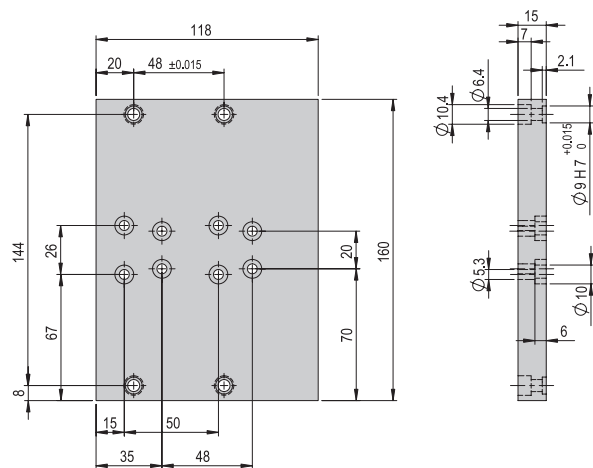

Connection plate VP 135 VP 135

Order number 11014954
Net weight 0.747 kg

Included in the delivery

- 2x Centering bushing Ø9x4
- 4x Mounting screw M5x12
- 4x Mounting screw M5x16
- 4x Mounting screw M6x20
- 4x T-nut M5