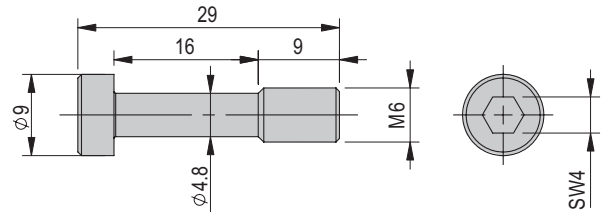

Special screw M6x20/11

Order number 50035662

Net weight 0.006 kg

Special screw M6x25/9

Order number 50101720

Net weight 0.005 kg

Special screw M6x36/8

Order number 11005014