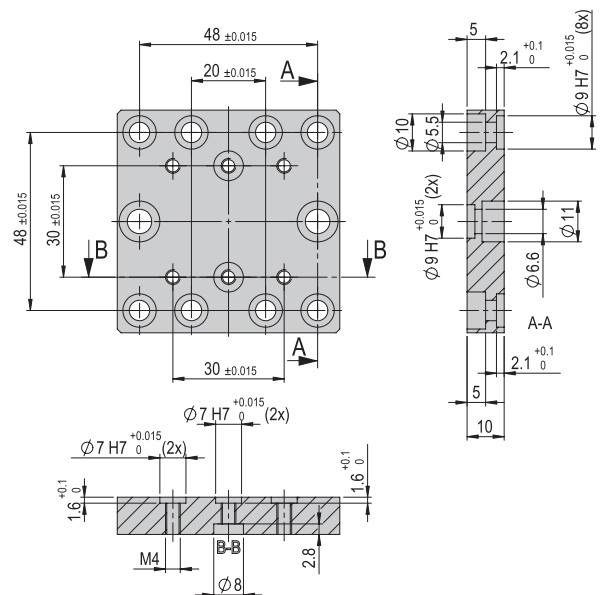

Connection plate VP 120

VP 120

Order number

11010369

Net weight

0.079 kg

Included in the delivery

- 4x Centering bushing Ø9x4
- 2x Mounting screw M4x12
- 4x Mounting screw M5x16
- 4x Mounting screw M6x16