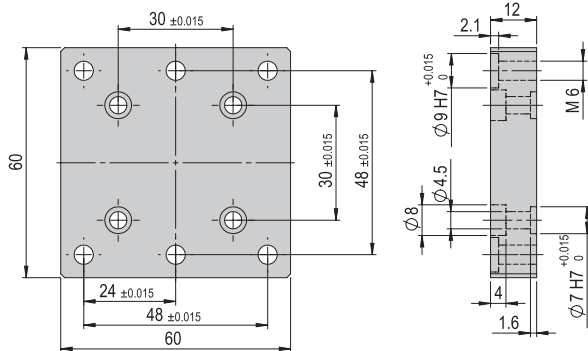

Connection plate VP 117

VP 117

Order number

50077121

Net weight

0.393 kg

Included in the delivery

- 2x Centering bushing Ø7x3
- 4x Mounting screw M4x16
- 4x Mounting screw M6x20
- 4x Mounting screw M6x30
- 4x Special screw M6 x 20/11

Connection plate VP 118

VP 118

Order number

50077122

Net weight

0.171 kg

Included in the delivery

- 2x Centering bushing Ø7x3
- 2x Centering bushing Ø9x4
- 4x Mounting screw M4x12
- 4x Mounting screw M6x16
- 4x Mounting screw M6x20