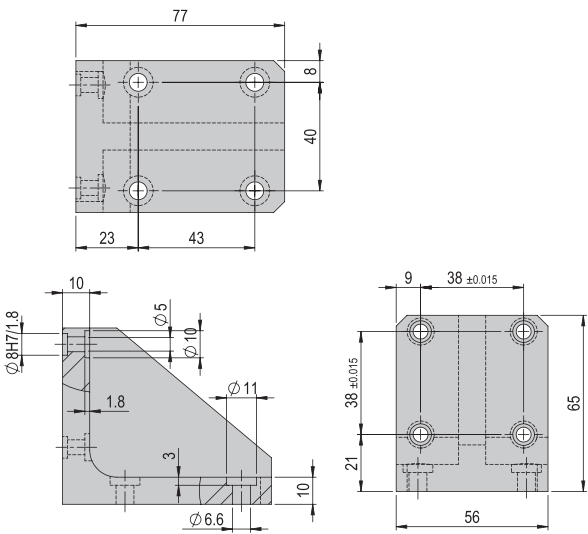

Angle plate VW 320 VW 320

Order number 50396475

Net weight 0.32 kg

Included in the delivery

- 4x Mounting screw M5x18
- 2x Centering bushing Ø8x3.5
- 4x Mounting screw M6x16
- 4x T-nut M6