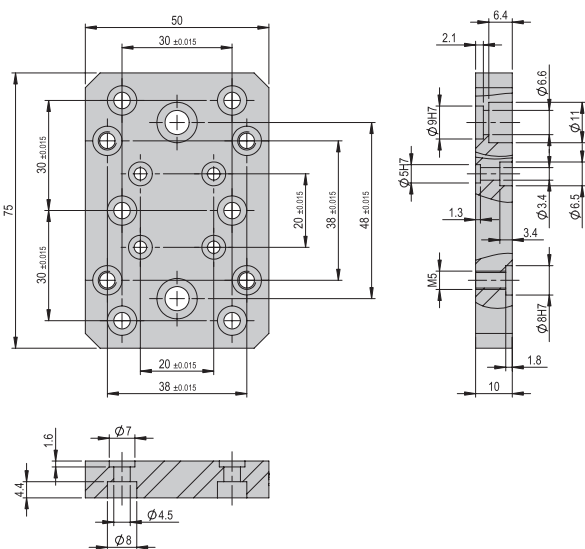

Connection plate VP 149

VP 149

Order number

50332010

Net weight

0.03 kg

Included in the delivery

- 2x Centering bushing $\Phi 7 \times 3$
- 4x Mounting screw M3x10
- 2x Mounting screw M4x10
- 4x Mounting screw M4x14
- 2x Centering bushing $\Phi 5 \times 2.5$

Connection plate VP 150

VP 150

Order number

50333787

Net weight

0.12 kg

Included in the delivery

- 2x Centering bushing $\Phi 7 \times 3$
- 2x Centering bushing $\Phi 9 \times 4$
- 4x Mounting screw M3x14
- 4x Mounting screw M4x12
- 2x Mounting screw M6x14
- 2x Centering bushing $\Phi 5 \times 2.5$

Connection plate VP 151

VP 151

Order number

50353062

Net weight

0.05 kg

Included in the delivery

- 2x Centering bushing $\Phi 7 \times 3$
- 2x Mounting screw M2.5x10
- 2x Mounting screw M3x10
- 6x Mounting screw M4x12