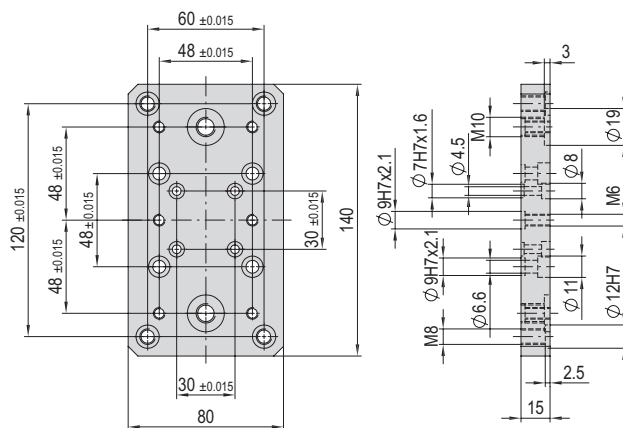

Included in the delivery

- 2x Centering bushing $\varnothing 9 \times 4$
- 4x Special screw M8 x 30/15
- 4x Mounting screw M4x20
- 4x Mounting screw M6x20

Order number

50272384

Net weight

0.789 kg