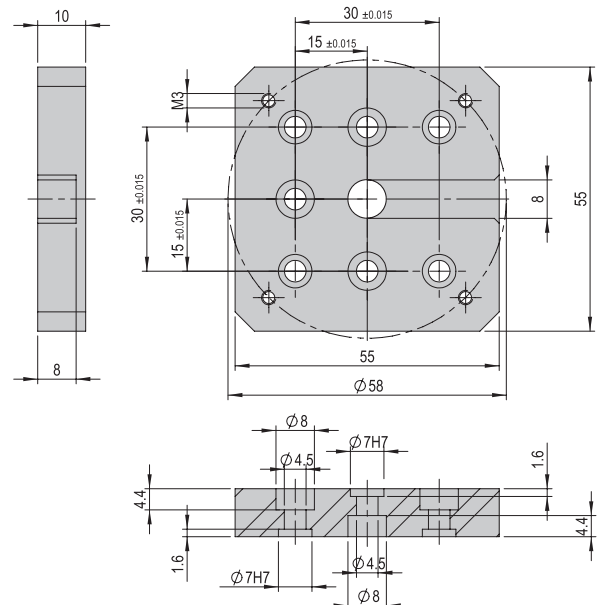

Connection plate VP 147

VP 147

Order number

50332006

Net weight

0.07 kg

Included in the delivery

- 2x Centering bushing $\text{\O}7 \times 3$
- 4x Mounting screw M4x14

Note: Connection plate, angle plates, flange plates can also be manufactured by the customer itself, please have a look at our website www.afag.com where you can download shop drawings free of charge.

Connection plate VP 148

VP 148

Order number

50332008

Net weight

0.181 kg

Included in the delivery

- 2x Centering bushing $\Phi 9 \times 4$
- 4x Mounting screw M6x16