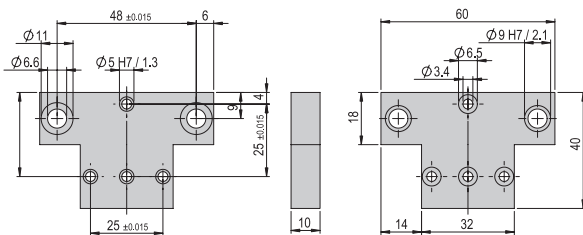

Connection plate VP 114

VP 114

Order number

50077119

Net weight

0.041 kg

Included in the delivery

- 2x Centering bushing Ø9x4
- 2x Mounting screw M3x12
- 2x Mounting screw M6x14
- 2x Centering bushing Ø5x2.5