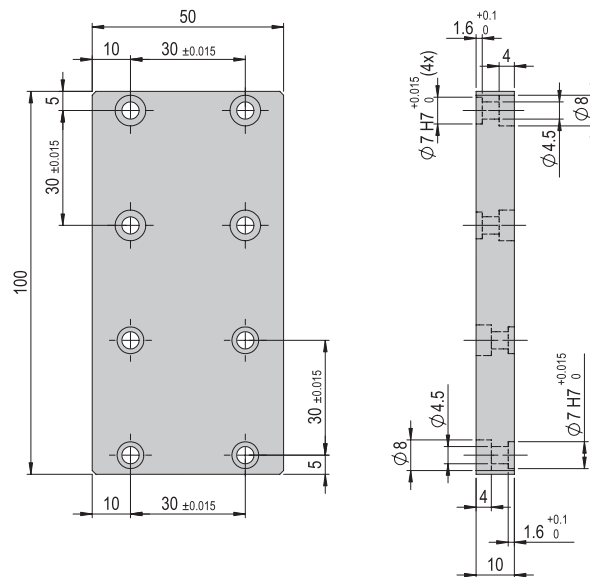

Included in the delivery

- 4x Centering bushing $\varnothing 7 \times 3$
- 4x Mounting screw M4x10
- 8x Mounting screw M4x14

Connection plate VP 138	VP 138
Order number	50001370
Net weight	0.049 kg