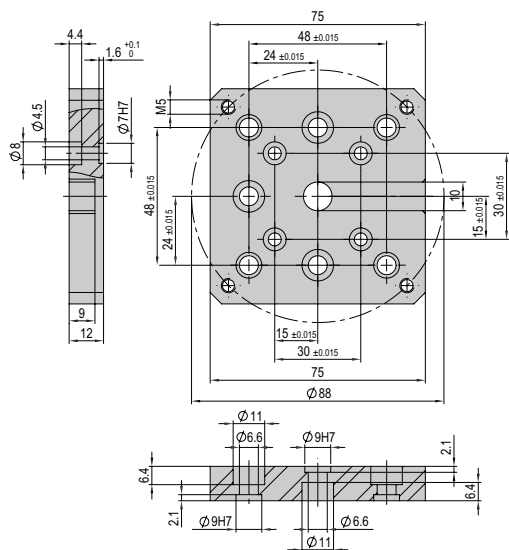

Connection plate VP 148

VP 148

Order number

50332008

Net weight

0.181 kg

Included in the delivery

- 2x Centering bushing $\Phi 9 \times 4$
- 4x Mounting screw M6x16

Connection plate VP 149

VP 149

Order number

50332010

Net weight

0.03 kg

Included in the delivery

- 2x Centering bushing $\Phi 7 \times 3$
- 4x Mounting screw M3x10
- 2x Mounting screw M4x10
- 4x Mounting screw M4x14
- 2x Centering bushing $\Phi 5 \times 2.5$