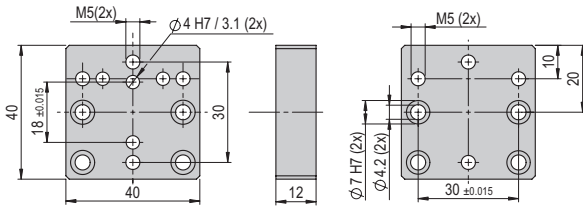

Connection plate VP 110

VP 110

Order number

50077115

Net weight

0.044 kg

Included in the delivery

- 2x Centering bushing Ø7x3
- 4x Mounting screw M4x12