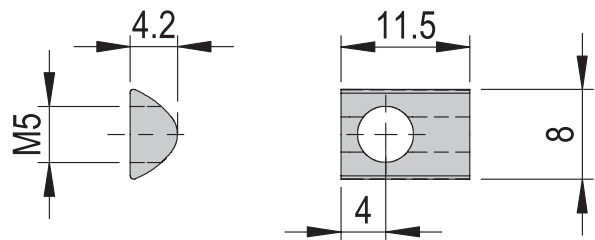

T-nut M5	
Order number	11011070
Net weight	0.001 kg
Suitable for	PEZ-52 PEZ-65, PDZ-128 side slot