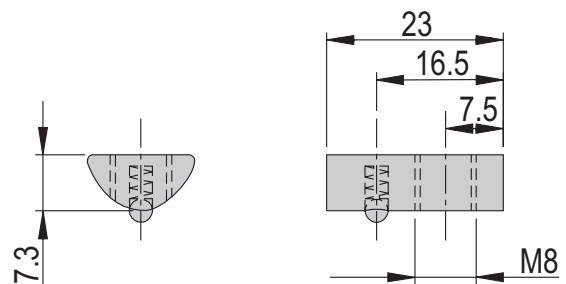

T-nut M8	
Order number	11002452
Net weight	0.009 kg
Suitable for	PEZ-80, PEZ-100, PDZ-160, PMP PDZ-200 side slot