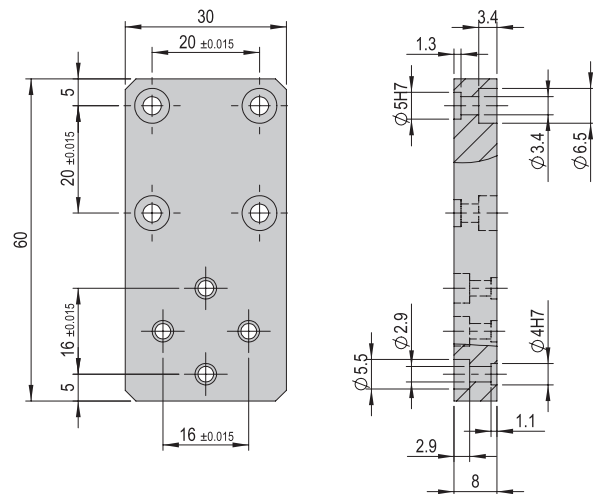

Connection plate VP 153

VP 153

Order number

50353229

Net weight

0.11 kg

Included in the delivery

- 2x Mounting screw M2.5x8
- 4x Mounting screw M3x10
- 2x Centering bushing Ø5x2.5

Connection plate VP 154

VP 154

Order number

50400907

Net weight

0.418 kg

Included in the delivery

- 2x Centering bushing Ø7x3
- 2x Centering bushing Ø9x4
- 4x Mounting screw M4x14
- 6x Mounting screw M5x16
- 4x Mounting screw M6x16
- 2x Centering bushing Ø8x3.5