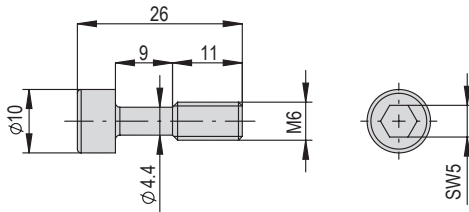

Special screws

Special screw M6x20/11

Order number 50035662

Net weight 0.006 kg