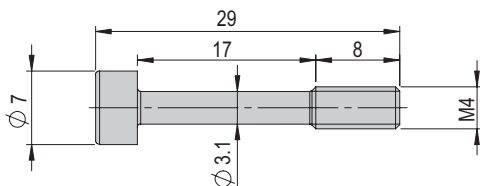

Special screw M4x25/8

Order number 50060095

Net weight 0.002 kg