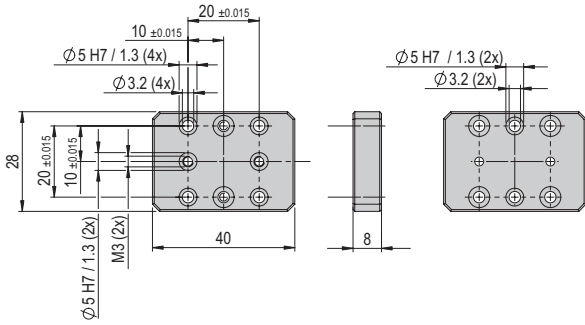

Connection elements

Table of contents: Connection elements

Connection elements	Page
Connection plate VP	8
Angle plate VW	20
Flange plate VF	26
Connecting set VS	28
Special screws	32
T-nuts	34

Connection plates VP

Connection plate VP 100	VP 100
Order number	50077103
Net weight	0.021 kg

Included in the delivery

- 2x Special screw M3 x 10/4
- 4x Mounting screw M3x12
- 2x Centering bushing $\varnothing 5 \times 2.5$