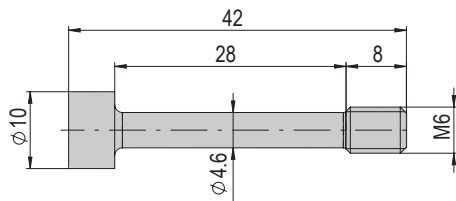

Special screw M6x36/8

Order number 11005014

Net weight 0.001 kg