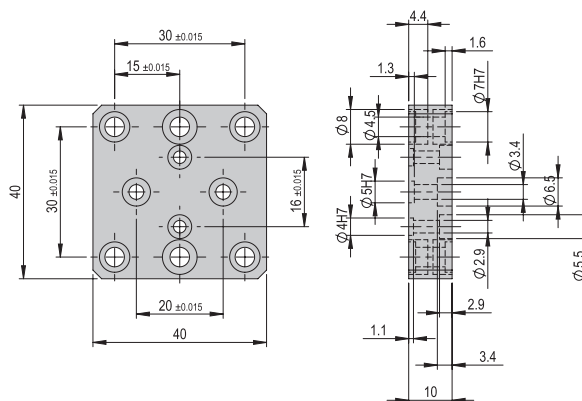

Connection plate VP 150

VP 150

Order number

50333787

Net weight

0.12 kg

Included in the delivery

- 2x Centering bushing $\Phi 7 \times 3$
- 2x Centering bushing $\Phi 9 \times 4$
- 4x Mounting screw M3x14
- 4x Mounting screw M4x12
- 2x Mounting screw M6x14
- 2x Centering bushing $\Phi 5 \times 2.5$

Connection plate VP 151

VP 151

Order number

50353062

Net weight

0.05 kg

Included in the delivery

- 2x Centering bushing $\Phi 7 \times 3$
- 2x Mounting screw M2.5x10
- 2x Mounting screw M3x10
- 6x Mounting screw M4x12