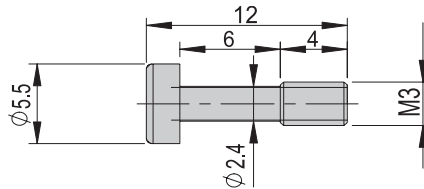

Special screw M3x10/4

Order number 50040978

Net weight 0.001 kg