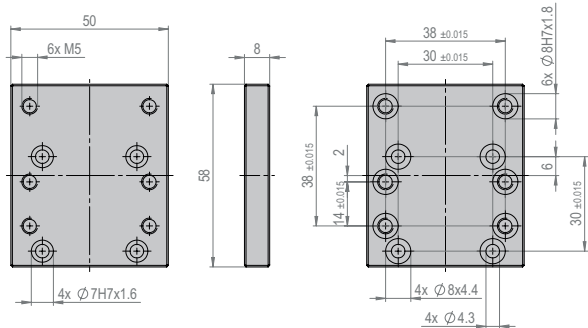

Connection plate VP 150 VP 158 VP 158

Order number 50572977

Net weight 0.066 kg

Included in the delivery

- 2x Centering bushing Ø7x3
- 4x Mounting screw M4x10