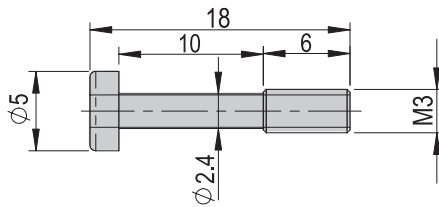

Special screw M3x16/6

Order number 50035812

Net weight 0.001 kg