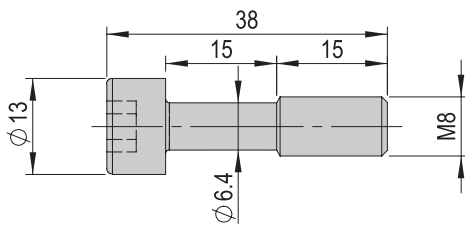

Special screw M8x30/15

Order number 50332560

Net weight 0.016 kg