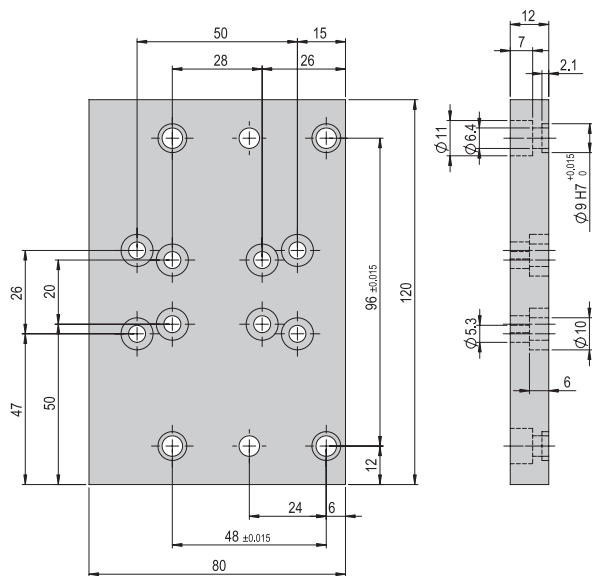

Connection plate VP 104 VP 104

Order number 50077108

Net weight 0.026 kg

Included in the delivery

- 2x Mounting screw M3x10
- 2x Centering bushing Ø5x2.5

Connection plate VP 105 VP 105

Order number 50077109

Net weight 0.057 kg

Included in the delivery

- 2x Centering bushing Ø7x3
- 2x Centering bushing Ø9x4
- 4x Mounting screw M4x12
- 4x Mounting screw M5x20

Connection plate VP 106 VP 106

Order number 50077110

Order number 11004975
Net weight 0.747 kg

Included in the delivery

- 4x Centering bushing Ø9x4
- 4x Mounting screw M6x20
- 4x Mounting screw M8x16
- 4x T-nut M8

Connection plate VP 134 VP 134

Order number 11014949
Net weight 0.282 kg