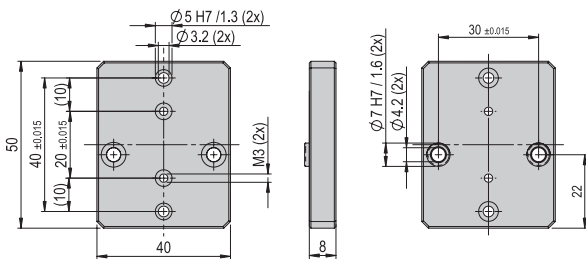

Connection plate VP 104 VP 104

Order number 50077108

Net weight 0.026 kg

Included in the delivery

- 2x Mounting screw M3x10
- 2x Centering bushing Ø5x2.5

Connection plate VP 105 VP 105

Order number 50077109

Net weight 0.057 kg

Included in the delivery

- 2x Centering bushing Ø7x3
- 2x Centering bushing Ø9x4
- 4x Mounting screw M4x12
- 4x Mounting screw M5x20

Connection plate VP 106 VP 106

Order number 50077110

Net weight 0.041 kg

Included in the delivery

- 2x Centering bushing Ø7x3
- 2x Mounting screw M4x12

Connection plate VP 107 VP 107

Order number 50041056

Net weight 0.038 kg

Included in the delivery

- 2x Centering bushing Ø7x3
- 4x Mounting screw M4x10