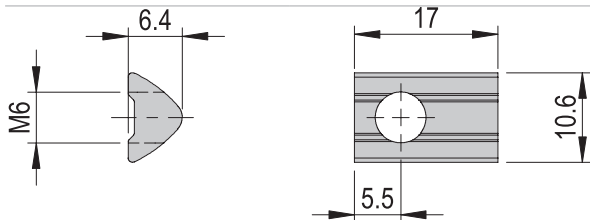

T-nut M6	
Order number	50252676
Net weight	0.004 kg
Suitable for	PEZ-65 PEZ-80, PEZ-100, PDZ-160 side slot PDZ-128 bottom