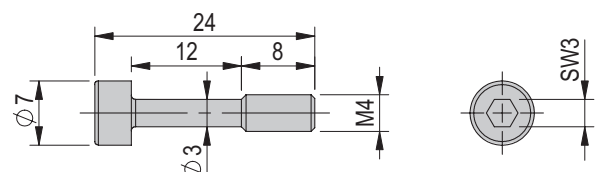

Special screw M4x20/8

Order number 50101005

Net weight 0.002 kg