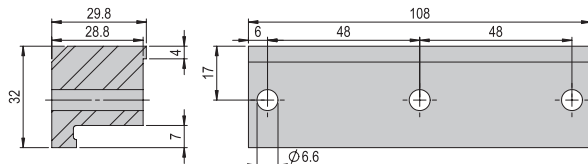

Connecting set VS

Connecting set VS 510	VS 510
Order number	50254007
Net weight	0.256 kg
Suitable for	PDZ-200

Included in the delivery

- 3x Mounting screw M6x45
- 2x Washer M6
- 1x Clamping jaws PDZ-200

Connecting set VS 511	VS 511
Order number	50332465
Net weight	0.03 kg

Included in the delivery

- 2x Special screw M6 x 25/9

Connecting set VS 512	VS 512
Order number	50353058
Net weight	0.01 kg

Included in the delivery

- 2x Special screw M4 x 16/5

Connecting set VS 513	VS 513
Order number	50396482
Net weight	0.089 kg
Suitable for	PEZ-52, PDZ-128