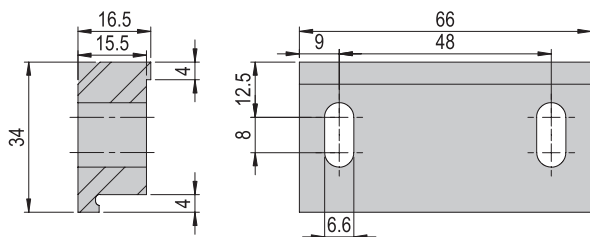

Connecting set VS

Connecting set VS 500	VS 500
Order number	50074821
Net weight	0.01 kg

Included in the delivery

- 4x Special screw M4 x 18/9

Connecting set VS 502	VS 502
Order number	50074823
Net weight	0.01 kg

Included in the delivery

- 4x Special screw M6 x 20/11

Connecting set VS 504	VS 504
Order number	50074825
Net weight	0.18 kg

Included in the delivery

- 4x Mounting screw M8x30
- 4x Mounting screw M8x40
- 4x T-nut M8

Connecting set VS 506	VS 506
Order number	50077086
Net weight	0.01 kg

Included in the delivery

- 2x Special screw M6 x 36/8

Connecting set VS 508	VS 508
Order number	50254005
Net weight	0.077 kg
Suitable for	PEZ-65

Included in the delivery

- 4x Mounting screw M6x30
- 2x Washer M6
- 1x Clamping jaws PEZ-65

Connecting set VS 501	VS 501
Order number	50074822
Net weight	0.01 kg

Included in the delivery

- 4x Special screw M6 x 36/8

Connecting set VS 503	VS 503
Order number	50074824
Net weight	0.005 kg

Included in the delivery

- 2x Special screw M3 x 10/4

Connecting set VS 505	VS 505
Order number	50074827
Net weight	0.044 kg

Included in the delivery

- 4x Mounting screw M4x25
- 4x Mounting screw M5x35
- 4x T-nut M4

Connecting set VS 507	VS 507
Order number	50077087
Net weight	0.01 kg

Included in the delivery

- 2x Special screw M6 x 56/11

Connecting set VS 509	VS 509
Order number	50254006
Net weight	0.287 kg
Suitable for	PEZ-80, PEZ-100, PDZ-160