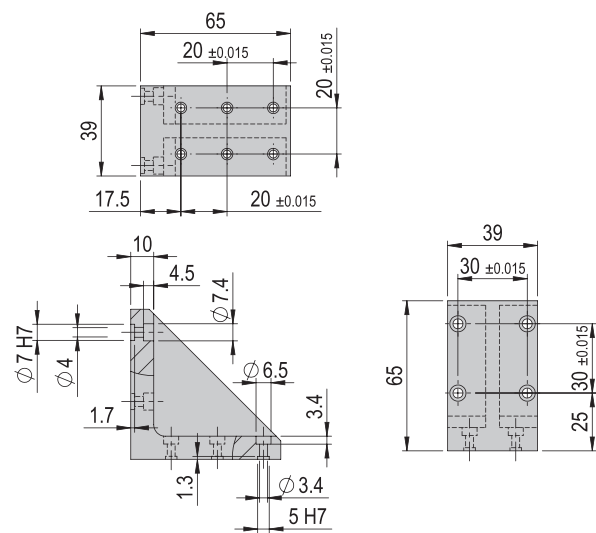

Angle plate VW 318

VW 318

Order number

50390283

Net weight

0.162 kg

Included in the delivery

- 2x Centering bushing $\varnothing 7 \times 3$
- 6x Mounting screw M3x14
- 4x Mounting screw M4x14
- 2x Centering bushing $\varnothing 5 \times 2.5$