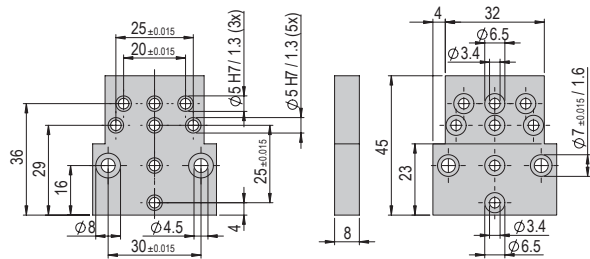

Connection plate VP 111

VP 111

Order number

50077116

Net weight

0.03 kg

Included in the delivery

- 2x Centering bushing Ø7x3
- 2x Mounting screw M3x10
- 2x Mounting screw M4x12
- 2x Centering bushing Ø5x2.5

Connection plate VP 112

VP 112

Order number

50041068

Net weight

0.112 kg

Included in the delivery

- 2x Centering bushing Ø9x4
- 2x Mounting screw M3x16
- 2x Centering bushing Ø5x2.5
- 2x Mounting screw M4x10
- 4x Mounting screw M4x20
- 4x Mounting screw M6x16