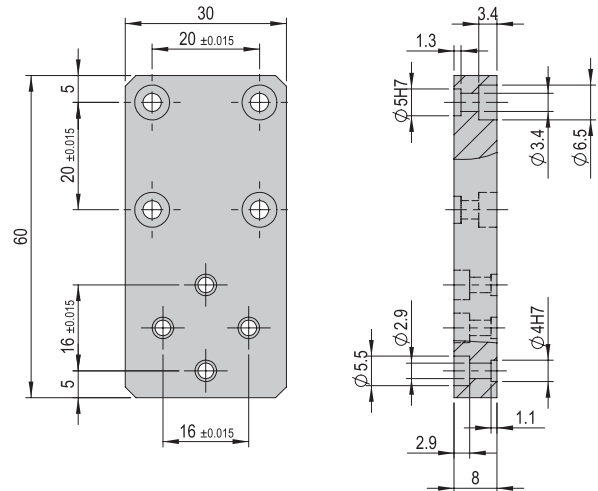

- 2x Centering bushing Ø4x2
- 2x Centering bushing Ø5x2.5
- 4x Centering bushing Ø7x3
- 2x Mounting screw M2.5x10
- 2x Mounting screw M3x10
- 4x Mounting screw M4x10 n.K.
- 2x Mounting screw M4x10

Connection plate VP 150 VP 161	VP 161
Order number	50547871
Net weight	0.012 kg

Included in the delivery

- 2x Centering bushing Ø5x2.5
- 2x Mounting screw M2.5x8
- 2x Mounting screw M3x10

Connection plate VP 150 VP 162	VP 162
Order number	50547872
Net weight	0.04 kg

Included in the delivery