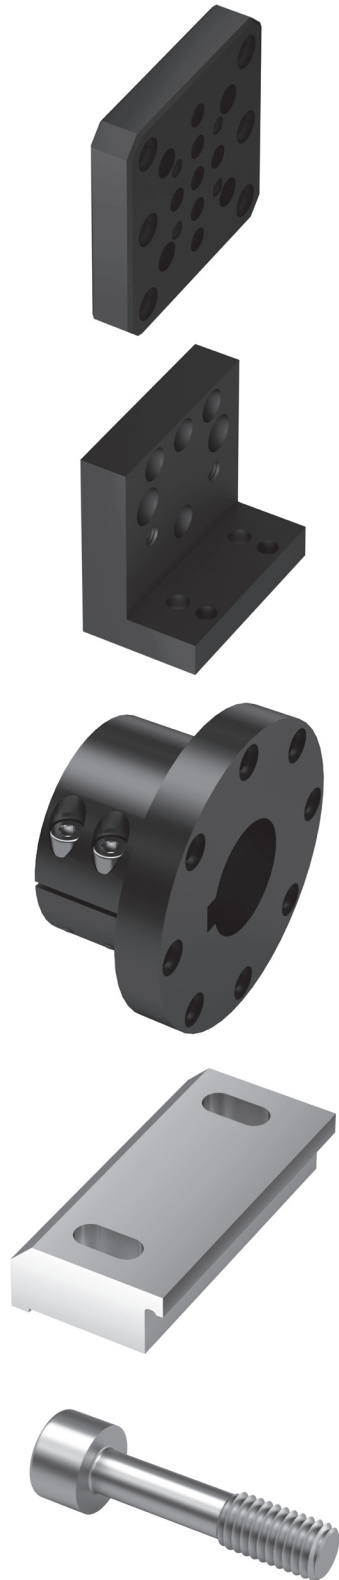

Connection elements

Table of contents: Connection elements

Connection elements	Page
Connection plate VP	8
Angle plate VW	20
Flange plate VF	26
Connecting set VS	28
Special screws	32
T-nuts	34

Connection plates VP

Connection plate VP 100	VP 100
Order number	50077103
Net weight	0.021 kg

Included in the delivery

- 2x Special screw M3 x 10/4
- 4x Mounting screw M3x12
- 2x Centering bushing $\varnothing 5 \times 2.5$

Connection plate VP 101	VP 101
Order number	50041054
Net weight	0.032 kg

Included in the delivery

- 2x Mounting screw M3x10
- 2x Centering bushing $\varnothing 5 \times 2.5$
- 6x Mounting screw M3x12

Connection plate VP 102	VP 102
Order number	50077106
Net weight	0.025 kg

Connection plate VP 104 VP 104

Order number 50077108

Net weight 0.026 kg

Included in the delivery

- 2x Mounting screw M3x10
- 2x Centering bushing Ø5x2.5

Connection plate VP 105 VP 105

Order number 50077109