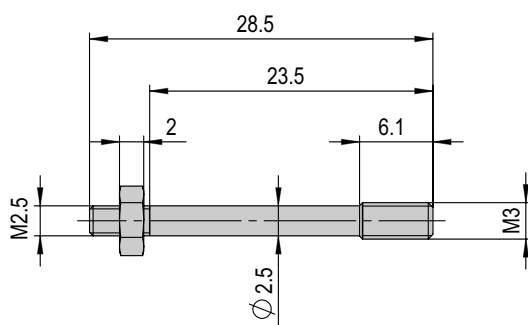

Order number 50244904

Net weight 0.002 kg

Special screw M3x23 5/6

Order number 50561844

Net weight 0.002 kg

T-nuts

T-nuts M4	long	short
Order number	11014646	11002448
Net weight	0.01 kg	0.01 kg
Suitable for	PMP-c	PMP-c