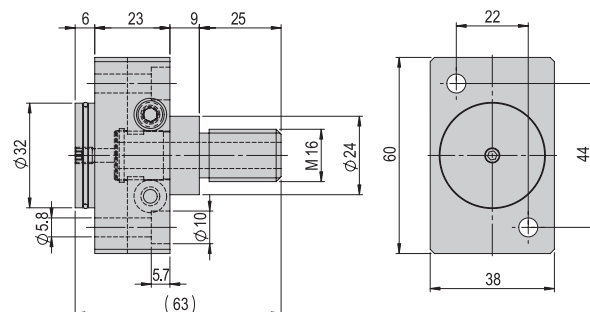

Connection plate VP 104 VP 104

Order number 50077108

Net weight 0.026 kg

Included in the delivery

- 2x Mounting screw M3x10
- 2x Centering bushing Ø5x2.5

Connection plate VP 105 VP 105

Order number 50077109

Net weight 0.057 kg

Included in the delivery

- 2x Centering bushing Ø7x3
- 2x Centering bushing Ø9x4
- 4x Mounting screw M4x12
- 4x Mounting screw M5x20

Connection plate VP 106 VP 106

Order number 50077110

Included in the delivery

- 2x Centering bushing Ø9x4
- 2x Mounting screw M6x20

Connection plate VP 130	VP 130
Order number	11009167
Net weight	0.121 kg

Included in the delivery

- 2x Mounting screw M4x25
- 1x Set screw M5x6
- 1x Set screw M6x8
- 1x O-ring 15x1 mm
- 1x O-ring 18x1.5 mm
- 1x Lardon

Connection plate VP 131	VP 131
Order number	11009168
Net weight	0.241 kg

Included in the delivery

- 2x Mounting screw M5x30
- 1x Set screw M5x6
- 1x O-ring 15x1 mm
- 1x O-ring 29x1.5 mm

Note: Connection plate, angle plates, flange plates can also be manufactured by the customer itself, please have a look at our website www.afag.com where you can download shop drawings free of charge.