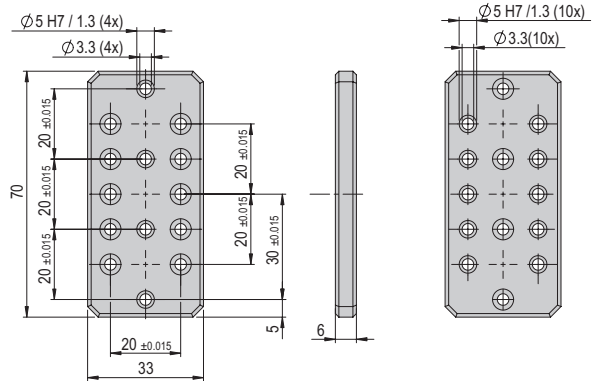

Connection elements

Table of contents: Connection elements

Connection elements	Page
Connection plate VP	8
Angle plate VW	20
Flange plate VF	26
Connecting set VS	28
Special screws	32
T-nuts	34

Connection plates VP

Connection plate VP 100	VP 100
Order number	50077103
Net weight	0.021 kg

Included in the delivery

- 2x Special screw M3 x 10/4
- 4x Mounting screw M3x12
- 2x Centering bushing $\varnothing 5 \times 2.5$

Connection plate VP 101	VP 101
Order number	50041054
Net weight	0.032 kg

Included in the delivery

- 2x Mounting screw M3x10
- 2x Centering bushing $\varnothing 5 \times 2.5$
- 6x Mounting screw M3x12

Connection plate VP 102	VP 102
Order number	50077106
Net weight	0.025 kg

Connection plate VP 104 VP 104

Order number 50077108

Net weight 0.026 kg

Included in the delivery

- 2x Mounting screw M3x10
- 2x Centering bushing Ø5x2.5

Connection plate VP 105 VP 105

Order number 50077109