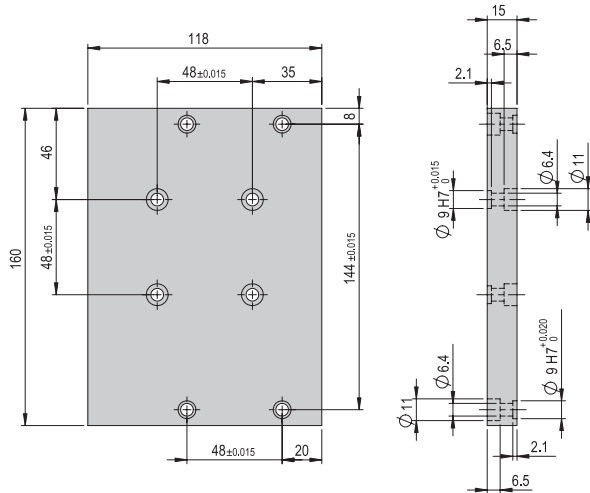

Connection plate VP 136	VP 136
Order number	11014931
Net weight	0.747 kg

Included in the delivery

- 4x Centering bushing $\varnothing 9 \times 4$
- 4x Mounting screw M6x16
- 4x Mounting screw M6x20

Connection plate VP 137	VP 137
Order number	50095813
Net weight	0.126 kg