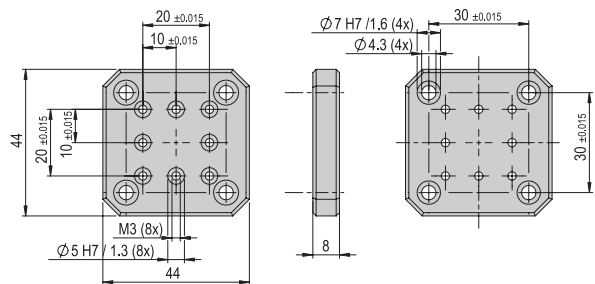

Connection plate VP 104 VP 104

Order number 50077108

Net weight 0.026 kg

Included in the delivery

- 2x Mounting screw M3x10
- 2x Centering bushing Ø5x2.5

Connection plate VP 105 VP 105

Order number 50077109

Net weight 0.057 kg

Included in the delivery

- 2x Centering bushing Ø7x3
- 2x Centering bushing Ø9x4
- 4x Mounting screw M4x12
- 4x Mounting screw M5x20

Connection plate VP 106 VP 106

Order number 50077110

Net weight 0.041 kg

Included in the delivery

- 2x Centering bushing Ø7x3
- 2x Mounting screw M4x12

Connection plate VP 107 VP 107

Order number 50041056

Net weight 0.038 kg

Included in the delivery

- 2x Centering bushing Ø7x3
- 4x Mounting screw M4x10

Connection plate VP 108 VP 108

Order number 50077113

Net weight 0.035 kg

Included in the delivery

- 2x Centering bushing Ø7x3
- 2x Mounting screw M4x16
- 2x Mounting screw M6x16

Connection plate VP 109 VP 109