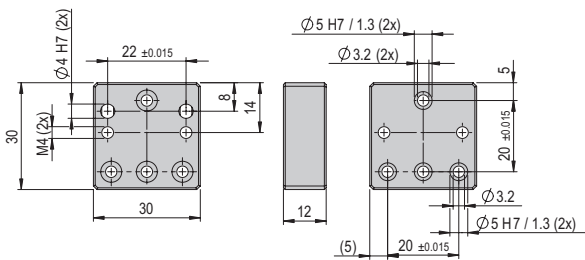

Connection plate VP 100	VP 100
Order number	50077103
Net weight	0.021 kg

Included in the delivery

- 2x Special screw M3 x 10/4
- 4x Mounting screw M3x12
- 2x Centering bushing $\varnothing 5 \times 2.5$

Connection plate VP 101	VP 101
Order number	50041054
Net weight	0.032 kg

Included in the delivery

- 2x Mounting screw M3x10
- 2x Centering bushing $\varnothing 5 \times 2.5$
- 6x Mounting screw M3x12

Connection plate VP 102	VP 102
Order number	50077106
Net weight	0.025 kg