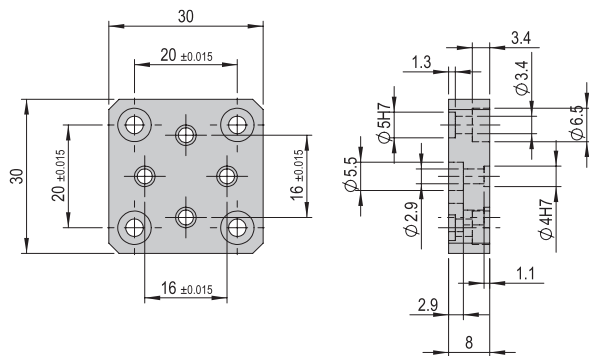

Connection plate VP 152

VP 152

Order number

50353197

Net weight

0.02 kg

Included in the delivery

- 2x Mounting screw M2.5x8
- 4x Mounting screw M3x10
- 2x Centering bushing Ø5x2.5