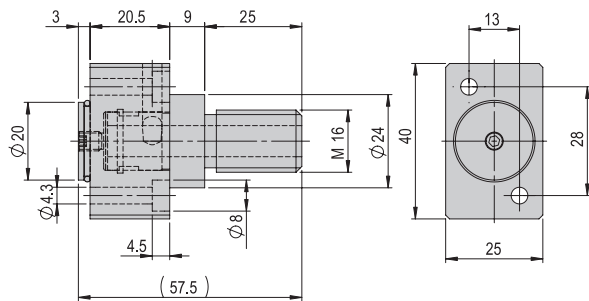

Included in the delivery

- 2x Mounting screw M4x25
- 1x Set screw M5x6
- 1x Set screw M6x8
- 1x O-ring 15x1 mm
- 1x O-ring 18x1.5 mm
- 1x Lardon

Connection plate VP 131	VP 131
Order number	11009168
Net weight	0.241 kg