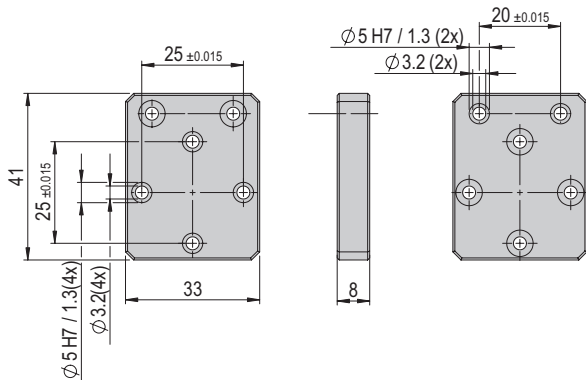

Connection plate VP 101	VP 101
Order number	50041054
Net weight	0.032 kg

Included in the delivery

- 2x Mounting screw M3x10
- 2x Centering bushing $\varnothing 5 \times 2.5$
- 6x Mounting screw M3x12

Connection plate VP 102	VP 102
Order number	50077106
Net weight	0.025 kg

Included in the delivery

- 2x Mounting screw M3x16
- 2x Centering bushing $\varnothing 5 \times 2.5$

Connection plate VP 103	VP 103
Order number	50077107
Net weight	0.013 kg

Included in the delivery

- 4x Mounting screw M3x12
- 4x Centering bushing $\varnothing 5 \times 2.5$

Connection plate VP 104 VP 104

Order number 50077108

Net weight 0.026 kg

Included in the delivery

- 2x Mounting screw M3x10
- 2x Centering bushing Ø5x2.5

Connection plate VP 105 VP 105

Order number 50077109

Net weight 0.057 kg

Included in the delivery

- 2x Centering bushing Ø7x3
- 2x Centering bushing Ø9x4
- 4x Mounting screw M4x12
- 4x Mounting screw M5x20

Connection plate VP 106 VP 106

Order number 50077110