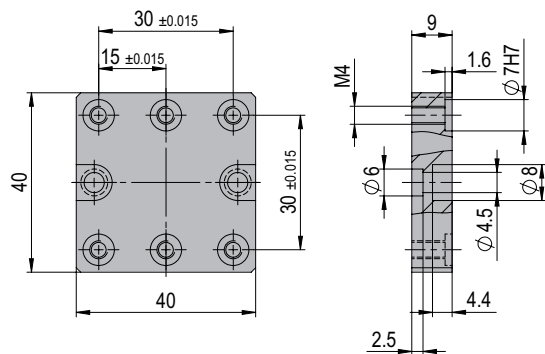

- 2x Centering bushing Ø4x2
- 2x Centering bushing Ø5x2.5
- 4x Centering bushing Ø7x3
- 2x Mounting screw M2.5x10
- 2x Mounting screw M3x10
- 4x Mounting screw M4x10 n.K.
- 2x Mounting screw M4x10

Connection plate VP 150 VP 161	VP 161
Order number	50547871
Net weight	0.012 kg

Included in the delivery

- 2x Centering bushing Ø5x2.5
- 2x Mounting screw M2.5x8
- 2x Mounting screw M3x10

Connection plate VP 150 VP 162	VP 162
Order number	50547872
Net weight	0.04 kg

Included in the delivery

- 2x Centering bushing Ø7x3
- 2x Mounting screw M3x8
- 2x Mounting screw M4x10

Connection plate VP 163	VP 163
Order number	50578392
Net weight	0.046 kg

Included in the delivery

- 2x Centering bushing Ø7x3
- 4x Montageschrauben M4x12
- 2x Centering bushing SGE-40 SCH