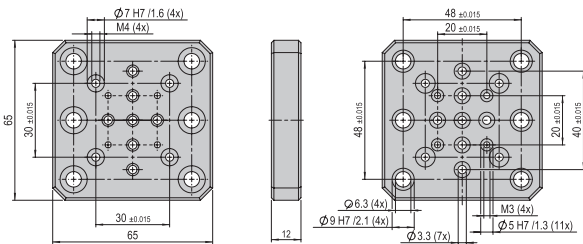

Connection plate VP 112

VP 112

Order number

50041068

Net weight

0.112 kg

Included in the delivery

- 2x Centering bushing Ø9x4
- 2x Mounting screw M3x16
- 2x Centering bushing Ø5x2.5
- 2x Mounting screw M4x10
- 4x Mounting screw M4x20
- 4x Mounting screw M6x16