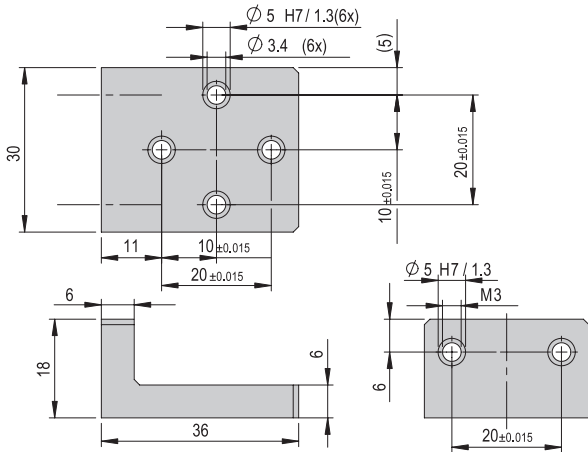

Angle plates VW

Angle plate VW 300	VW 300
Order number	50077143
Net weight	0.022 kg

Included in the delivery

- 2x Mounting screw M3x12
- 2x Centering bushing $\varnothing 5 \times 2.5$

Angle plate VW 301	VW 301
Order number	50077144
Net weight	0.029 kg