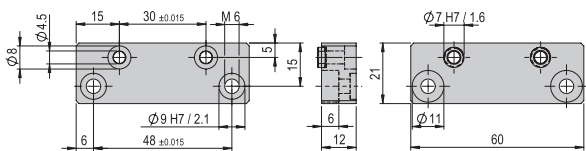

Net weight 0.041 kg

Included in the delivery

- 2x Centering bushing Ø7x3
- 2x Mounting screw M4x12

Connection plate VP 107 VP 107

Order number 50041056

Net weight 0.038 kg

Included in the delivery

- 2x Centering bushing Ø7x3
- 4x Mounting screw M4x10

Connection plate VP 108 VP 108

Order number 50077113

Net weight 0.035 kg

Included in the delivery

- 2x Centering bushing Ø7x3
- 2x Mounting screw M4x16
- 2x Mounting screw M6x16

Connection plate VP 109 VP 109