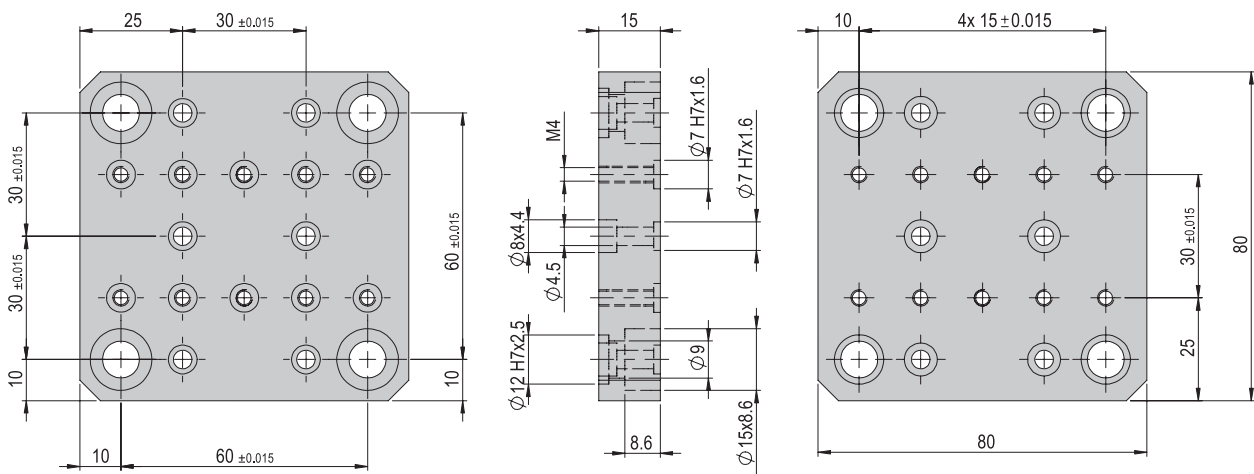

Order number

50214488

Net weight

0.3 kg

Included in the delivery

- 2x Centering bushing $\varnothing 7 \times 3$
- 2x Centering bushing $\varnothing 12 \times 4.8$
- 4x Mounting screw M4x18
- 4x Mounting screw M8x20

Order number

50272311

Net weight

0.465 kg