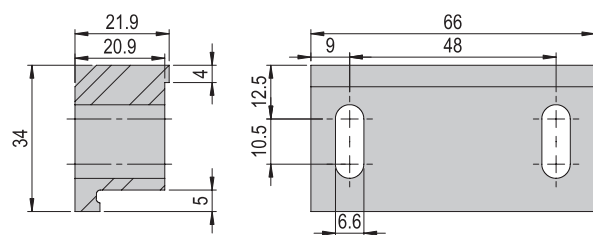

Included in the delivery

- 2x Mounting screw M6x35
- 2x Washer M6
- 1x Clamping jaws PEZ-80/100 PDZ-160