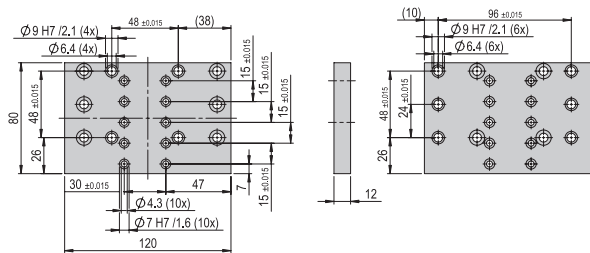

Connection plate VP 112

VP 112

Order number

50041068

Net weight

0.112 kg

Included in the delivery

- 2x Centering bushing Ø9x4
- 2x Mounting screw M3x16
- 2x Centering bushing Ø5x2.5
- 2x Mounting screw M4x10
- 4x Mounting screw M4x20
- 4x Mounting screw M6x16

Connection plate VP 113

VP 113

Order number

50077118

Net weight

0.274 kg

Included in the delivery

- 2x Centering bushing Ø9x4
- 4x Mounting screw M4x12
- 4x Mounting screw M6x14
- 8x Mounting screw M6x20