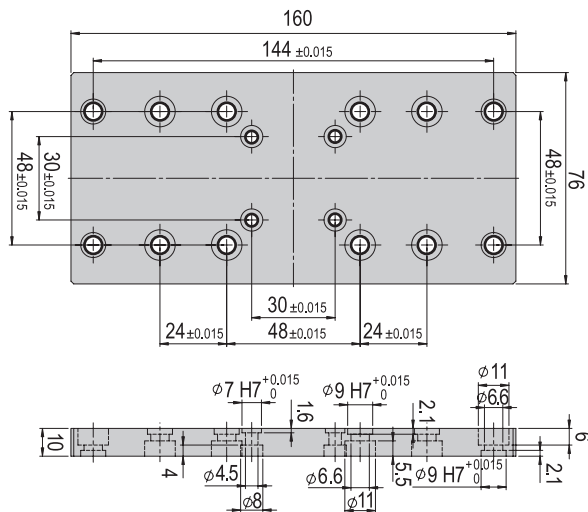

Connection plate VP 104 VP 104

Order number 50077108

Net weight 0.026 kg

Included in the delivery

- 2x Mounting screw M3x10
- 2x Centering bushing Ø5x2.5

Connection plate VP 105 VP 105

Order number 50077109

Connection plate VP 118

VP 118

Order number

50077122

Net weight

0.171 kg

Included in the delivery

- 2x Centering bushing Ø7x3
- 2x Centering bushing Ø9x4
- 4x Mounting screw M4x12
- 4x Mounting screw M6x16
- 4x Mounting screw M6x20

Connection plate VP 119

VP 119

Order number

11017417

Net weight

0.298 kg

Included in the delivery

- 2x Centering bushing Ø7x3
- 4x Centering bushing Ø9x4
- 4x Mounting screw M4x14
- 4x Mounting screw M6x12
- 8x Mounting screw M6x16

Connection plate VP 120

VP 120

Order number

11010369

Net weight

0.079 kg

Included in the delivery

- 4x Centering bushing Ø9x4
- 2x Mounting screw M4x12
- 4x Mounting screw M5x16
- 4x Mounting screw M6x16