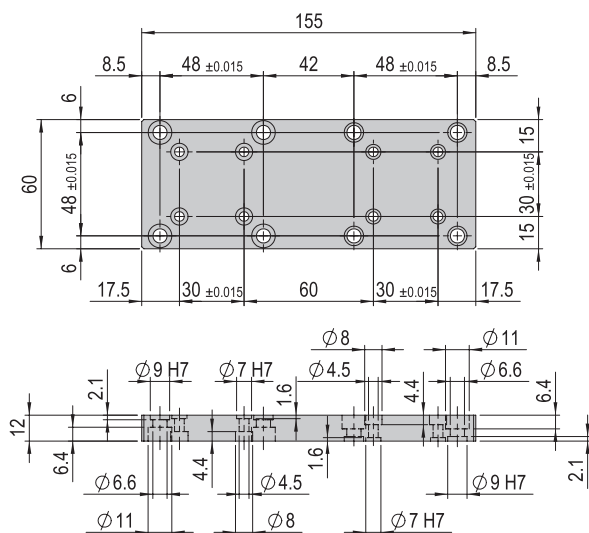

Connection plate VP 146

VP 146

Order number

50331960

Net weight

0.36 kg

Included in the delivery

- 4x Centering bushing $\text{\O}7 \times 3$
- 4x Centering bushing $\text{\O}9 \times 4$
- 8x Mounting screw M4x14
- 4x Mounting screw M6x12
- 8x Mounting screw M6x16