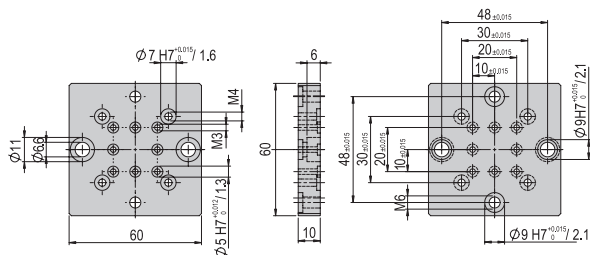

Connection plate VP 115

VP 115

Order number

50077120

Net weight

0.086 kg

Included in the delivery

- 2x Centering bushing Ø9x4
- 2x Mounting screw M6x14
- 2x Mounting screw M6x16
- 2 Mounting screw M6x25