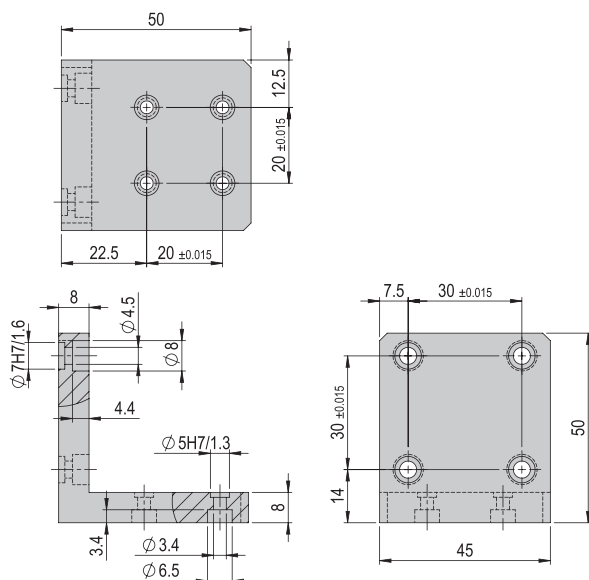

Angle plate VW 316

VW 316

Order number

50279234

Net weight

0.21 kg

Included in the delivery

- 2x Centering bushing $\varnothing 7 \times 3$
- 4x Mounting screw M4x14
- 4x Mounting screw M4x20

Angle plate VW 317

VW 317

Order number

50373127

Net weight

0.099 kg

Included in the delivery

- 2x Centering bushing $\varnothing 7 \times 3$
- 4x Mounting screw M3x12
- 4x Mounting screw M4x12
- 2x Centering bushing $\varnothing 5 \times 2.5$

Angle plate VW 318

VW 318

Order number

50390283

Net weight

0.162 kg

Included in the delivery

- 2x Centering bushing $\varnothing 7 \times 3$
- 6x Mounting screw M3x14
- 4x Mounting screw M4x14
- 2x Centering bushing $\varnothing 5 \times 2.5$