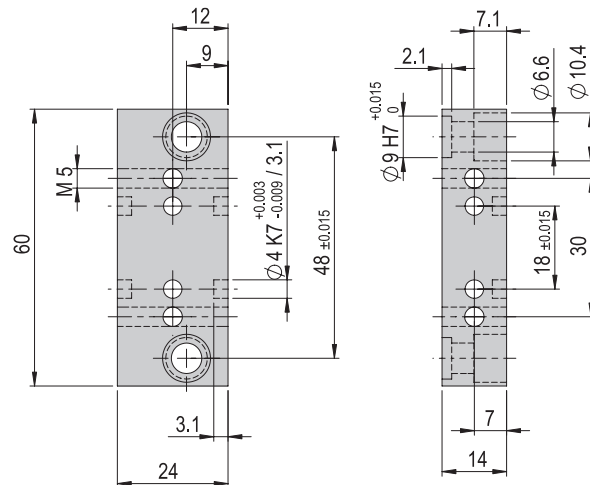

Connection plate VP 104 VP 104

Order number 50077108

Net weight 0.026 kg

Included in the delivery

- 2x Mounting screw M3x10
- 2x Centering bushing Ø5x2.5

Connection plate VP 105 VP 105

Order number 50077109

Net weight 0.057 kg

Included in the delivery

- 2x Centering bushing Ø7x3
- 2x Centering bushing Ø9x4
- 4x Mounting screw M4x12
- 4x Mounting screw M5x20

Connection plate VP 106 VP 106

Order number 50077110

Connection plate VP 127

VP 127

Order number

50003068

Net weight

0.122 kg

Included in the delivery

- 2x Centering bushing $\varnothing 7 \times 3$
- 2x Centering bushing $\varnothing 9 \times 4$
- 4x Mounting screw M4x14
- 4x Mounting screw M4x20
- 2x Mounting screw M6x12
- 2x Mounting screw M6x20

Connection plate VP 128	VP 128
Order number	11005908
Net weight	0.015 kg

Included in the delivery

- 2x Centering bushing Ø9x4
- 2x Mounting screw M4x30
- 2x Mounting screw M6x20
- 2x Washer M4

Connection plate VP 129	VP 129
Order number	11001440
Net weight	0.045 kg