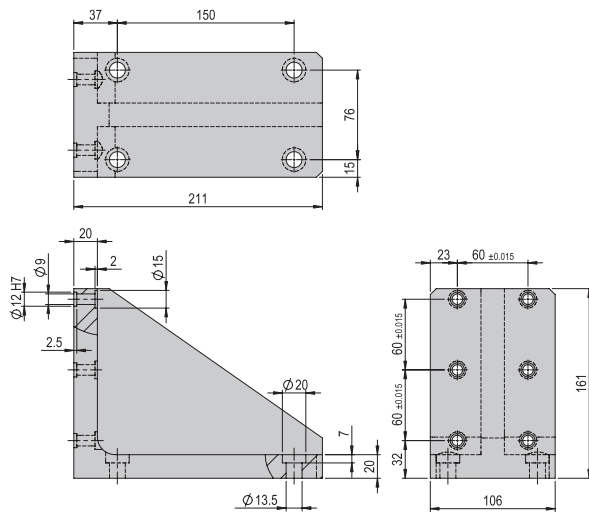

Angle plate VW 303	VW 303
Order number	50077145
Net weight	0.182 kg

Included in the delivery

- 2x Centering bushing $\varnothing 7 \times 3$
- 2x Centering bushing $\varnothing 9 \times 4$
- 6x Mounting screw M4x14
- 2x Mounting screw M6x18

Angle plate VW 315

VW 315

Order number

50254013

Net weight

3.075 kg

Included in the delivery

- 2x Centering bushing $\varnothing 12 \times 4.8$
- 4x Mounting screw M8x35
- 4x Mounting screw M10x20
- 4x T-nut M10

Angle plate VW 316

VW 316

Order number

50279234

Net weight

0.21 kg

Included in the delivery

- 2x Centering bushing $\varnothing 7 \times 3$
- 4x Mounting screw M4x14
- 4x Mounting screw M4x20