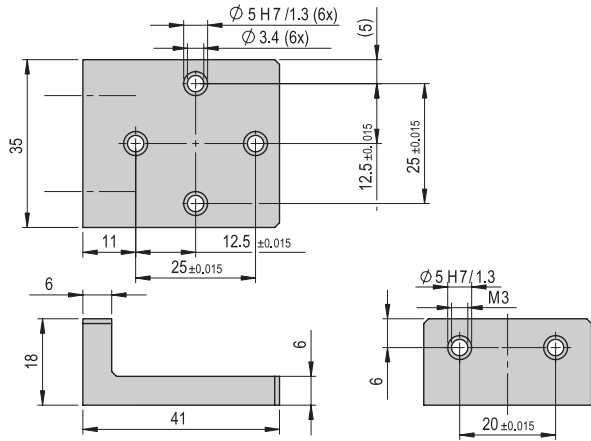

Note: Connection plate, angle plates, flange plates can also be manufactured by the customer itself, please have a look at our website www.afag.com where you can download shop drawings free of charge.

Angle plates VW

Angle plate VW 300	VW 300
Order number	50077143
Net weight	0.022 kg

Included in the delivery

- 2x Mounting screw M3x12
- 2x Centering bushing $\varnothing 5 \times 2.5$

Angle plate VW 301	VW 301
Order number	50077144
Net weight	0.029 kg

Included in the delivery

- 2x Mounting screw M3x12
- 2x Centering bushing $\varnothing 5 \times 2.5$

Angle plate VW 302	VW 302
Order number	11012241
Net weight	0.183 kg

Included in the delivery

- 4x Centering bushing $\varnothing 9 \times 4$
- 2x Mounting screw M4x18
- 2x Mounting screw M5x20
- 4x Mounting screw M6x18
- 4x Mounting screw M6x25
- 2x Ribbed washer M4
- 2x Ribbed washer M5
- 8x Ribbed washer M6