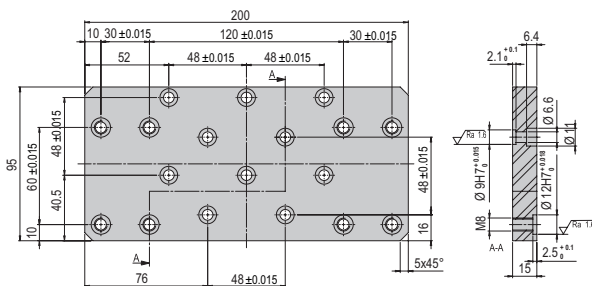

Included in the delivery

- 4x Centering bushing $\varnothing 9 \times 4$
- 4x Special screw M8 x 30/15
- 4x Mounting screw M6x20