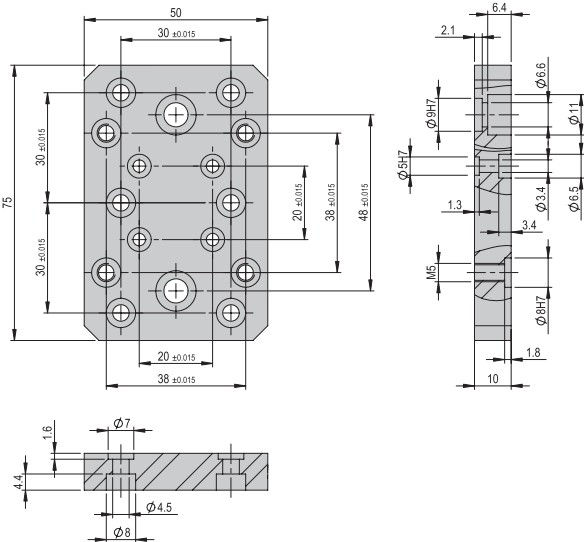

Connection plate VP 150 VP 159 VP 159

Order number 50572982

Net weight 0.113 kg

Included in the delivery

- 2x Centering bushing Ø9x4
- 2x Mounting screw M6x10
- 2x Mounting screw M6x14