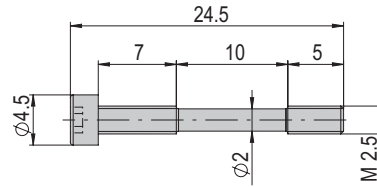

Special screw M2.5x22/5-10

Order number 50403640

Net weight 0.001 kg