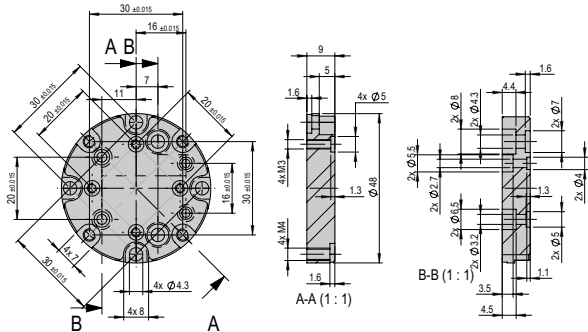

Net weight 0.113 kg

Included in the delivery

- 2x Centering bushing Ø9x4
- 2x Mounting screw M6x10
- 2x Mounting screw M6x14

Connection plate VP 150 VP 160 VP 160

Order number 50573133

Net weight 0.05 kg

Included in the delivery

- 2x Centering bushing Ø4x2
- 2x Centering bushing Ø5x2.5
- 4x Centering bushing Ø7x3
- 2x Mounting screw M2.5x10
- 2x Mounting screw M3x10
- 4x Mounting screw M4x10 n.K.
- 2x Mounting screw M4x10

Connection plate VP 150 VP 161	VP 161
Order number	50547871
Net weight	0.012 kg