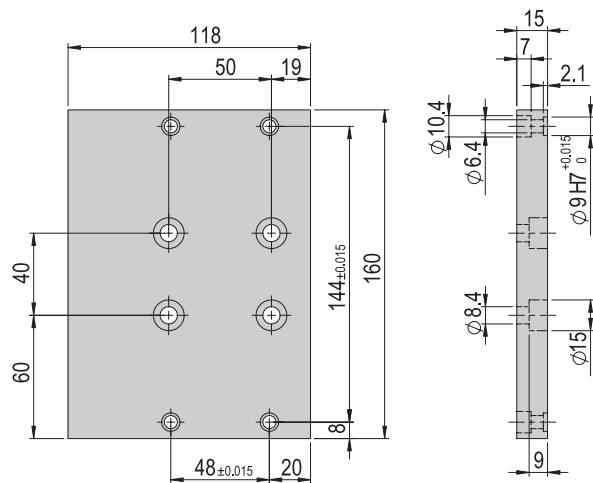

Connection plate VP 133 VP 133

Order number 11004975
Net weight 0.747 kg

Included in the delivery

- 4x Centering bushing Ø9x4
- 4x Mounting screw M6x20
- 4x Mounting screw M8x16
- 4x T-nut M8