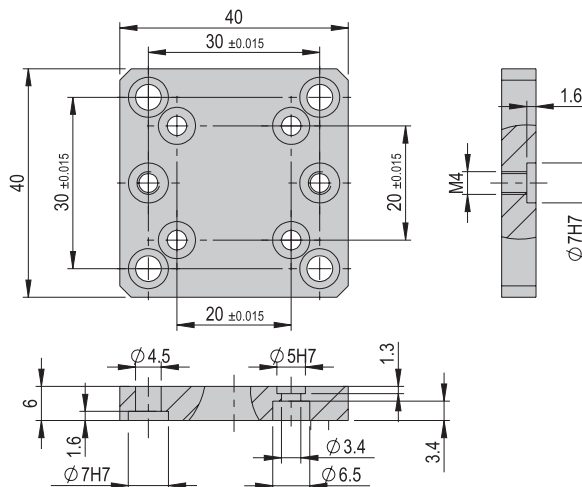

Connection plate VP 148

VP 148

Order number

50332008

Net weight

0.181 kg

Included in the delivery

- 2x Centering bushing $\Phi 9 \times 4$
- 4x Mounting screw M6x16

Connection plate VP 149

VP 149

Order number

50332010

Net weight

0.03 kg

Included in the delivery

- 2x Centering bushing $\Phi 7 \times 3$
- 4x Mounting screw M3x10
- 2x Mounting screw M4x10
- 4x Mounting screw M4x14
- 2x Centering bushing $\Phi 5 \times 2.5$

Connection plate VP 150

VP 150

Order number

50333787

Net weight

0.12 kg

Included in the delivery

- 2x Centering bushing $\Phi 7 \times 3$
- 2x Centering bushing $\Phi 9 \times 4$
- 4x Mounting screw M3x14
- 4x Mounting screw M4x12
- 2x Mounting screw M6x14
- 2x Centering bushing $\Phi 5 \times 2.5$