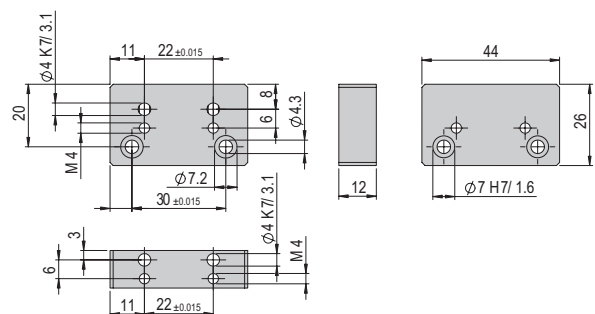

Net weight 0.057 kg

Included in the delivery

- 2x Centering bushing Ø7x3
- 2x Centering bushing Ø9x4
- 4x Mounting screw M4x12
- 4x Mounting screw M5x20

Connection plate VP 106 VP 106

Order number 50077110

Net weight 0.041 kg

Included in the delivery

- 2x Centering bushing Ø7x3
- 2x Mounting screw M4x12

Connection plate VP 107 VP 107

Order number 50041056

Net weight 0.038 kg

Included in the delivery

- 2x Centering bushing Ø7x3
- 4x Mounting screw M4x10

Connection plate VP 108 VP 108

Order number 50077113

Net weight 0.035 kg

Included in the delivery

- 2x Centering bushing Ø7x3
- 2x Mounting screw M4x16
- 2x Mounting screw M6x16

Connection plate VP 109 VP 109

Order number 11016902

Net weight 0.034 kg

Included in the delivery

- 2x Centering bushing Ø7x3
- 2x Mounting screw M4x14

Note: Connection plate, angle plates, flange plates can also be manufactured by the customer itself, please have a look at our website www.afag.com where you can download shop drawings free of charge.