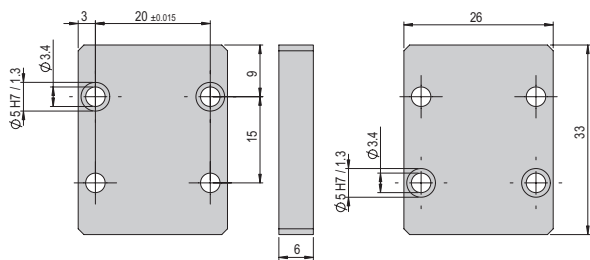

Connection plate VP 101	VP 101
Order number	50041054
Net weight	0.032 kg

Included in the delivery

- 2x Mounting screw M3x10
- 2x Centering bushing $\varnothing 5 \times 2.5$
- 6x Mounting screw M3x12

Connection plate VP 102	VP 102
Order number	50077106
Net weight	0.025 kg

Included in the delivery

- 2x Mounting screw M3x16
- 2x Centering bushing $\varnothing 5 \times 2.5$

Connection plate VP 103	VP 103
Order number	50077107
Net weight	0.013 kg

Included in the delivery

- 4x Mounting screw M3x12
- 4x Centering bushing $\varnothing 5 \times 2.5$