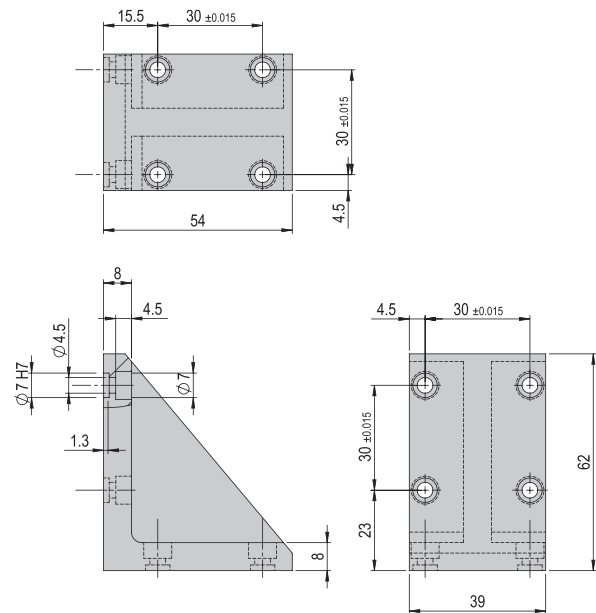

Angle plate VW 316

VW 316

Order number

50279234

Net weight

0.21 kg

Included in the delivery

- 2x Centering bushing $\varnothing 7 \times 3$
- 4x Mounting screw M4x14
- 4x Mounting screw M4x20