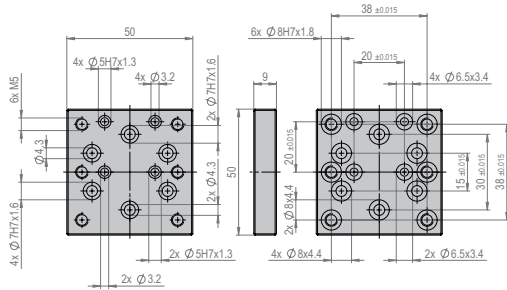

Connection plate VP 150 VP 157 VP 157

Order number 50572976

Net weight 0.066 kg

Included in the delivery

- 2x Centering bushing Ø5x2.5
- 2x Centering bushing Ø7x3
- 4x Mounting screw M3x12
- 4x Mounting screw M4x12