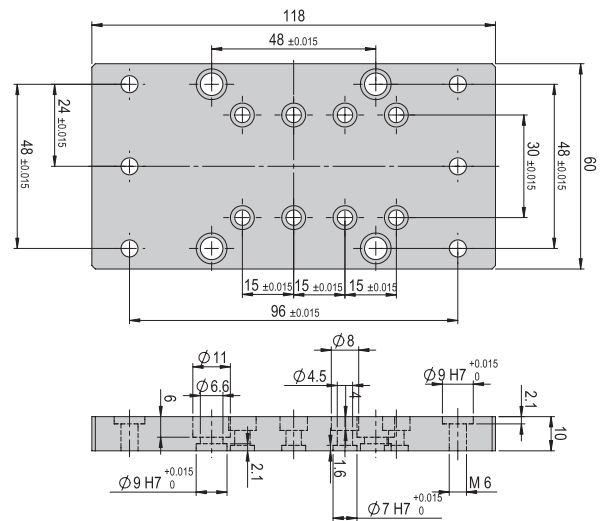

Connection plate VP 118

VP 118

Order number

50077122

Net weight

0.171 kg

Included in the delivery

- 2x Centering bushing Ø7x3
- 2x Centering bushing Ø9x4
- 4x Mounting screw M4x12
- 4x Mounting screw M6x16
- 4x Mounting screw M6x20

Connection plate VP 119

VP 119

Order number

11017417

Net weight

0.298 kg

Included in the delivery

- 2x Centering bushing Ø7x3
- 4x Centering bushing Ø9x4
- 4x Mounting screw M4x14
- 4x Mounting screw M6x12
- 8x Mounting screw M6x16