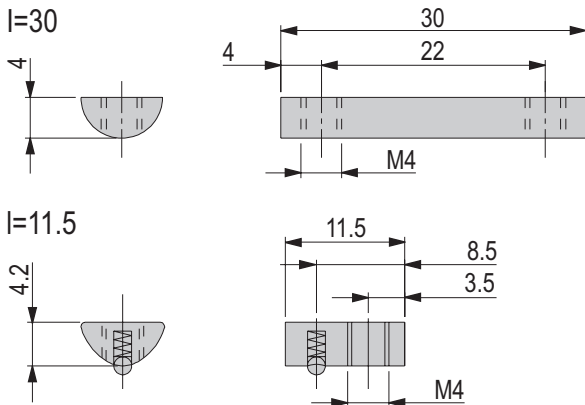

Order number 50244904

Net weight 0.002 kg

Special screw M3x23 5/6

Order number 50561844

Net weight 0.002 kg

T-nuts

T-nuts M4	long	short
Order number	11014646	11002448
Net weight	0.01 kg	0.01 kg
Suitable for	PMP-c	PMP-c