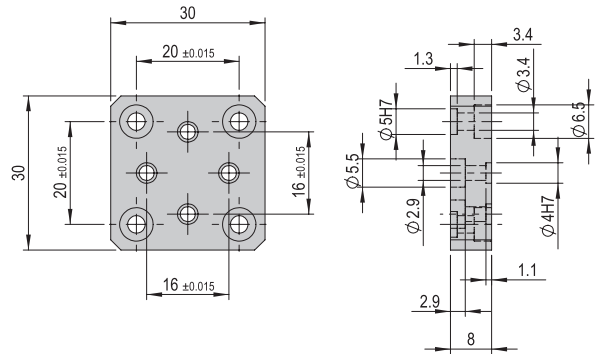

Net weight 0.113 kg

Included in the delivery

- 2x Centering bushing Ø9x4
- 2x Mounting screw M6x10
- 2x Mounting screw M6x14

Connection plate VP 150 VP 160 VP 160

Order number 50573133

Net weight 0.05 kg

Included in the delivery

- 2x Centering bushing Ø4x2
- 2x Centering bushing Ø5x2.5
- 4x Centering bushing Ø7x3
- 2x Mounting screw M2.5x10
- 2x Mounting screw M3x10
- 4x Mounting screw M4x10 n.K.
- 2x Mounting screw M4x10

Connection plate VP 150 VP 161	VP 161
Order number	50547871
Net weight	0.012 kg