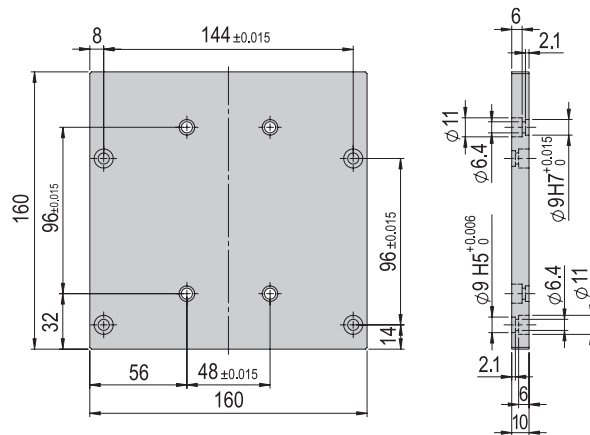

Connection plate VP 125

VP 125

Order number

50017888

Net weight

0.409 kg

Included in the delivery

- 8x Centering bushing $\varnothing 9 \times 4$
- 8x Mounting screw M6x16