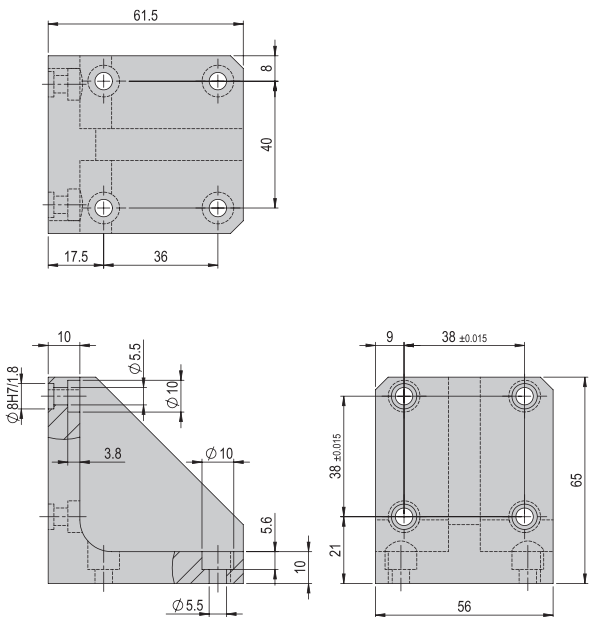

Angle plate VW 319 VW 319

Order number 50396474

Net weight 0.25 kg

Included in the delivery

- 2x Centering bushing Ø8x3.5
- 4x Mounting screw M5x10
- 4x Mounting screw M5x16
- 4x T-nut M5