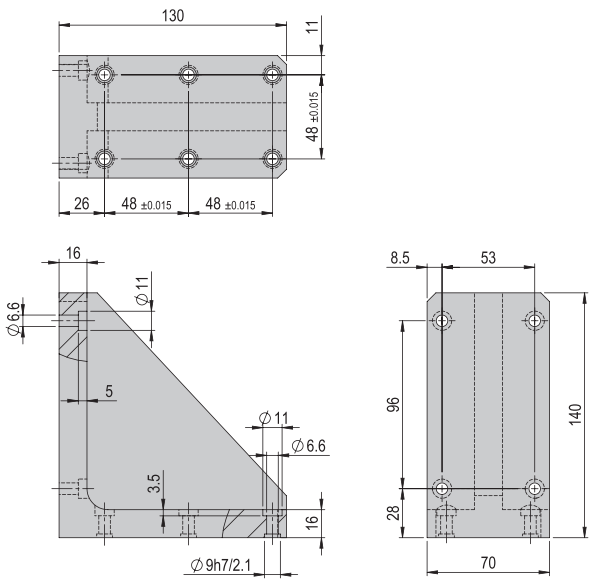

Angle plate VW 321 VW 321

Order number 50396476

Net weight 1.19 kg

Included in the delivery

- 2x Centering bushing Ø9x4
- 4x Mounting screw M6x20
- 6x Mounting screw M6x25
- 4x T-nut M6