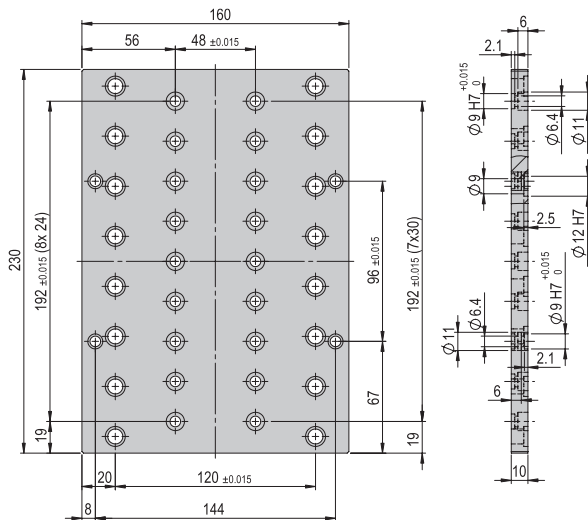

Connection plate VP 104 VP 104

Order number 50077108

Net weight 0.026 kg

Included in the delivery

- 2x Mounting screw M3x10
- 2x Centering bushing Ø5x2.5

Connection plate VP 105 VP 105

Order number 50077109

Net weight 0.057 kg

Included in the delivery

- 2x Centering bushing Ø7x3
- 2x Centering bushing Ø9x4
- 4x Mounting screw M4x12
- 4x Mounting screw M5x20

Connection plate VP 106 VP 106

Order number 50077110

Connection plate VP 126

VP 126

Order number

50077130

Net weight

1.04 kg

Included in the delivery

- 4x Centering bushing $\varnothing 9 \times 4$
- 2x Centering bushing $\varnothing 12 \times 4.8$
- 4x Mounting screw M6x12
- 4x Mounting screw M6x18
- 4x Mounting screw M8x25

Connection plate VP 127

VP 127

Order number

50003068

Net weight

0.122 kg

Included in the delivery

- 2x Centering bushing $\varnothing 7 \times 3$
- 2x Centering bushing $\varnothing 9 \times 4$
- 4x Mounting screw M4x14
- 4x Mounting screw M4x20
- 2x Mounting screw M6x12
- 2x Mounting screw M6x20