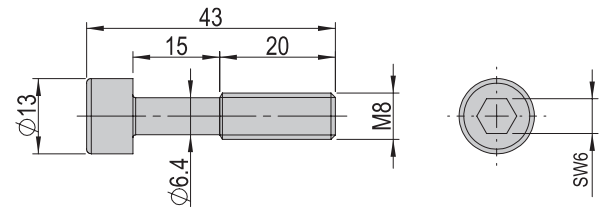

Special screw M8x35/15

Order number 50244904

Net weight 0.002 kg