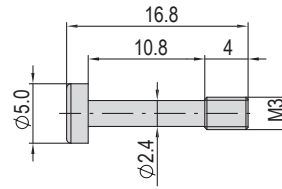

Special screw M2.5x22/5-10

Order number 50403640

Net weight 0.001 kg

Special screw M3x14.8/4

Order number 50473379

Net weight 0.001 kg

Special screw M4x16/5

Order number 50353043