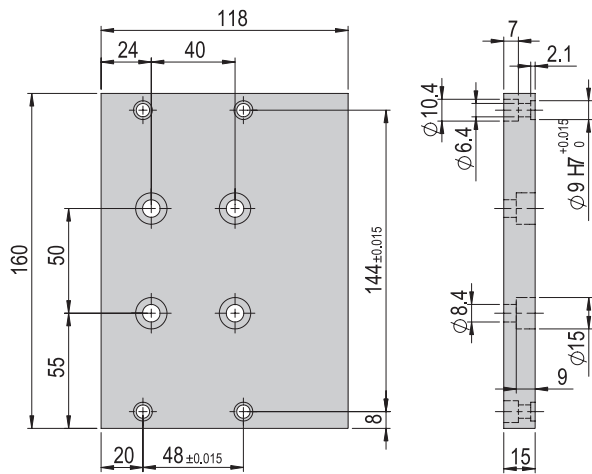

Connection plate VP 132 VP 132

Order number 11004894
Net weight 0.747 kg

Included in the delivery

- 4x Centering bushing Ø9x4
- 4x Mounting screw M6x20
- 4x Mounting screw M8x25