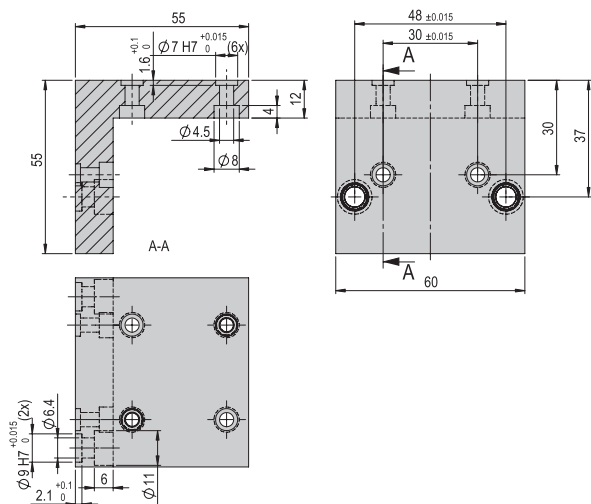

Included in the delivery

- 2x Mounting screw M3x12
- 2x Centering bushing $\varnothing 5 \times 2.5$

Angle plate VW 302	VW 302
Order number	11012241
Net weight	0.183 kg

Included in the delivery

- 4x Centering bushing $\varnothing 9 \times 4$
- 2x Mounting screw M4x18
- 2x Mounting screw M5x20
- 4x Mounting screw M6x18
- 4x Mounting screw M6x25
- 2x Ribbed washer M4
- 2x Ribbed washer M5
- 8x Ribbed washer M6

Angle plate VW 303	VW 303
Order number	50077145
Net weight	0.182 kg

Included in the delivery

- 2x Centering bushing $\varnothing 7 \times 3$
- 2x Centering bushing $\varnothing 9 \times 4$
- 6x Mounting screw M4x14
- 2x Mounting screw M6x18