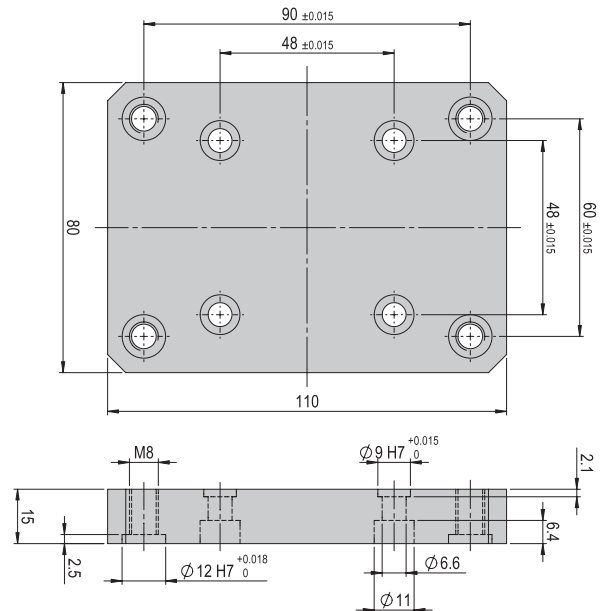

Connection plate VP 145

VP 145

Order number

50272309

Net weight

0.368 kg

Included in the delivery

- 2x Centering bushing $\text{\O}9 \times 4$
- 4x Mounting screw M6x20