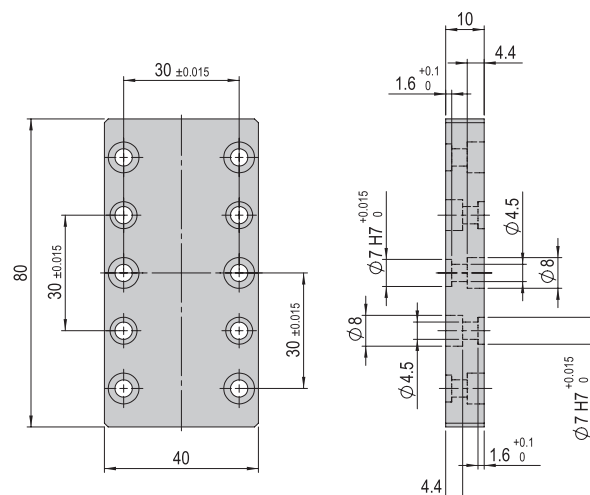

Connection plate VP 104 VP 104

Order number 50077108

Net weight 0.026 kg

Included in the delivery

- 2x Mounting screw M3x10
- 2x Centering bushing Ø5x2.5

Connection plate VP 105 VP 105

Order number 50077109

Net weight 0.057 kg

Included in the delivery

- 2x Centering bushing Ø7x3
- 2x Centering bushing Ø9x4
- 4x Mounting screw M4x12
- 4x Mounting screw M5x20

Connection plate VP 106 VP 106

Order number 50077110

- 4x Centering bushing $\varnothing 7 \times 3$
- 4x Mounting screw M4x10
- 8x Mounting screw M4x14

Connection plate VP 138	VP 138
Order number	50001370
Net weight	0.049 kg

Included in the delivery

- 2x Centering bushing $\varnothing 7 \times 3$
- 4x Mounting screw M4x30

Connection plate VP 139	VP 139
Order number	11017960
Net weight	0.078 kg

Included in the delivery

- 4x Centering bushing $\varnothing 7 \times 3$
- 8x Mounting screw M4x14

Note: Connection plate, angle plates, flange plates can also be manufactured by the customer itself, please have a look at our website www.afag.com where you can download shop drawings free of charge.