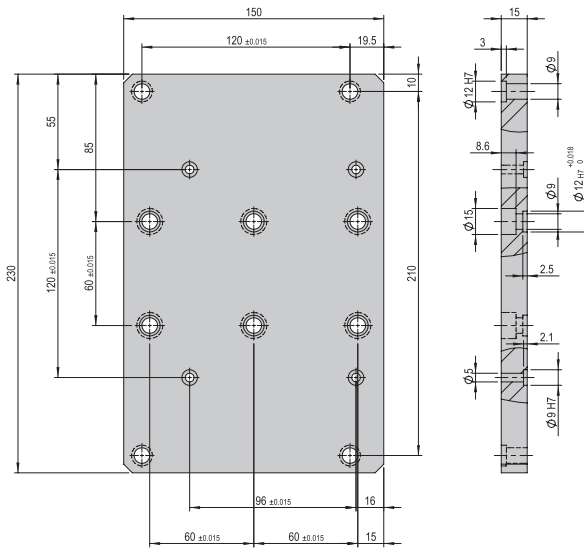

50272384

Net weight

0.789 kg

Included in the delivery

- 4x Centering bushing $\varnothing 9 \times 4$
- 4x Special screw M8 x 30/15
- 4x Mounting screw M6x20

Connection plate VP 144

VP 144

Order number

5028005

Net weight

1.46 kg

Included in the delivery

- 2x Centering bushing $\text{\O}12 \times 4.8$
- 4x Mounting screw M6x20
- 4x Mounting screw M8x20
- 4x Mounting screw M8x30

Connection plate VP 145

VP 145