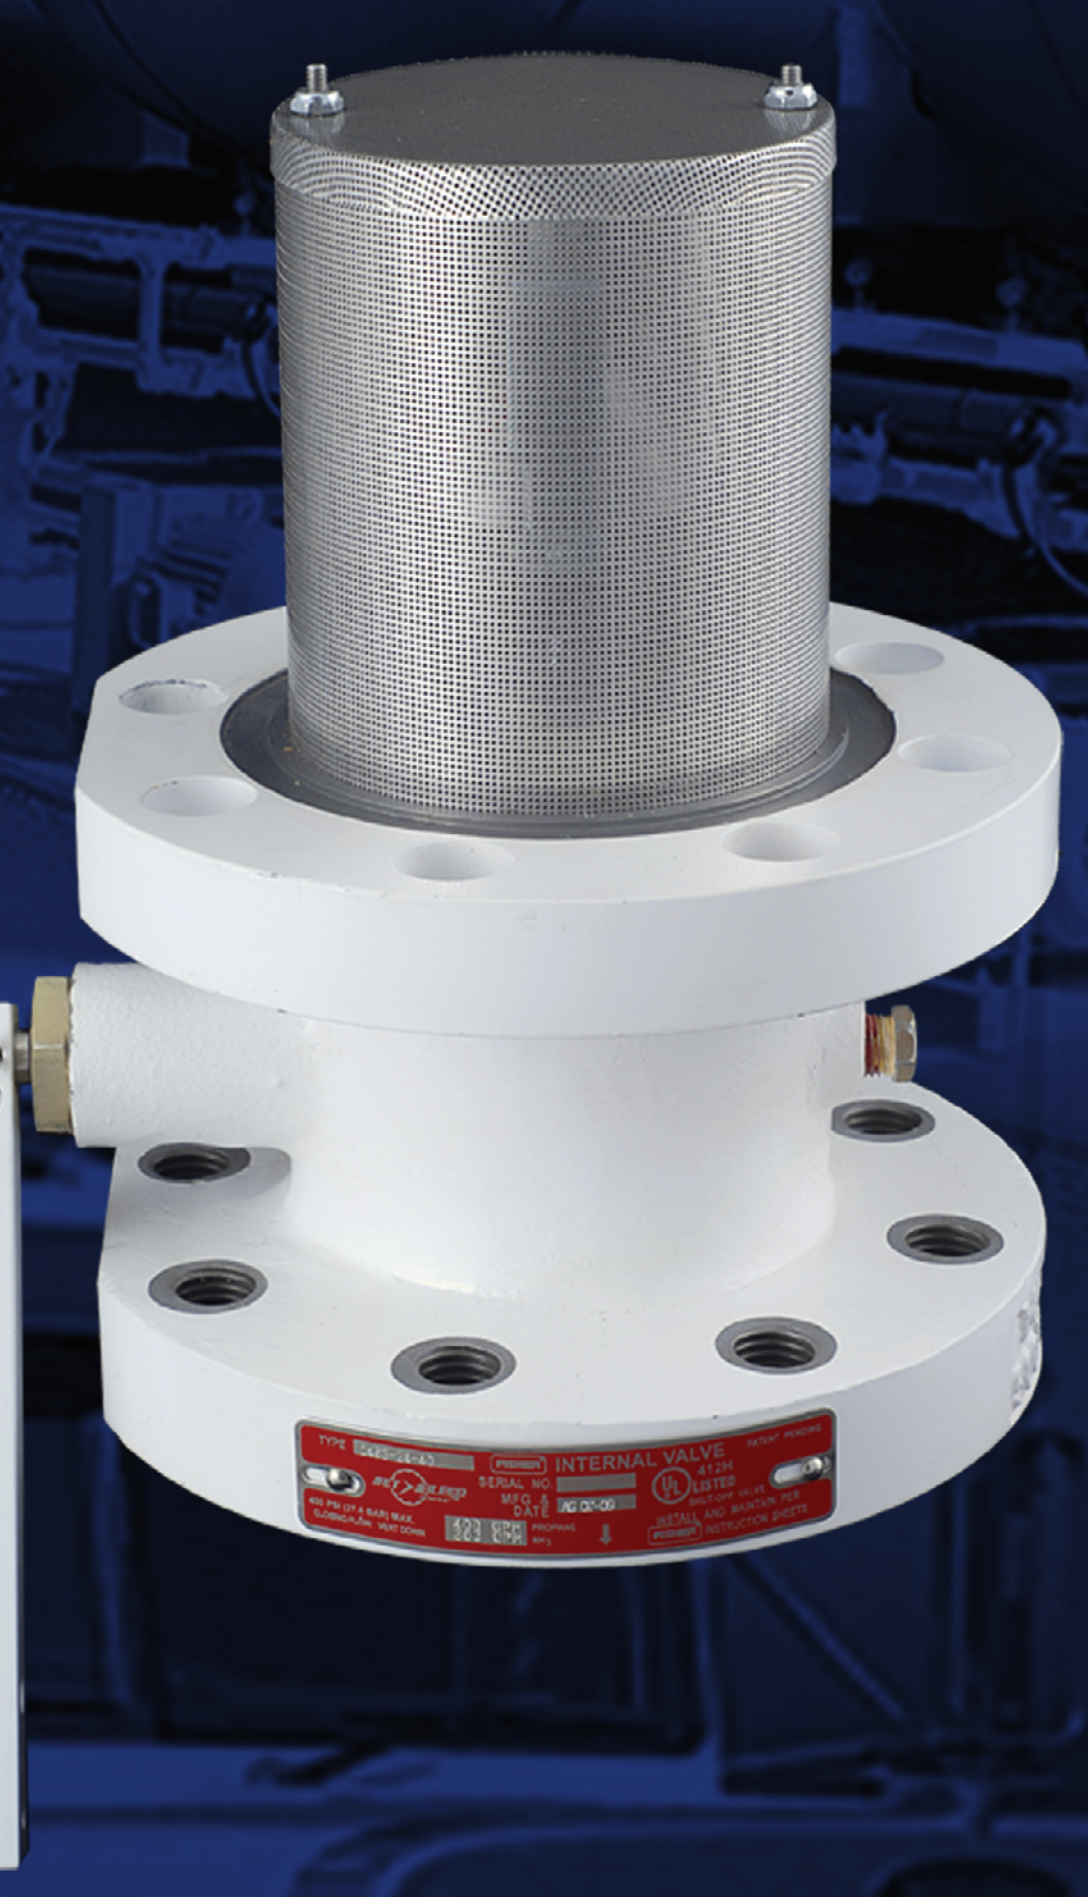

# LP-Gas Equipment

The Industry Standard for Bulk Storage and Transportation Products

Type C471

Type C477

Type C483

## Fisher® Internal Valves - The Industry Original

P700 Series

Type P539A

## Rugged P Series Actuators

Type N563

Type N550

## Dependable N Series Emergency Shutoff Valves

Type 63EGLP

Type H284

Type H733

Type H722