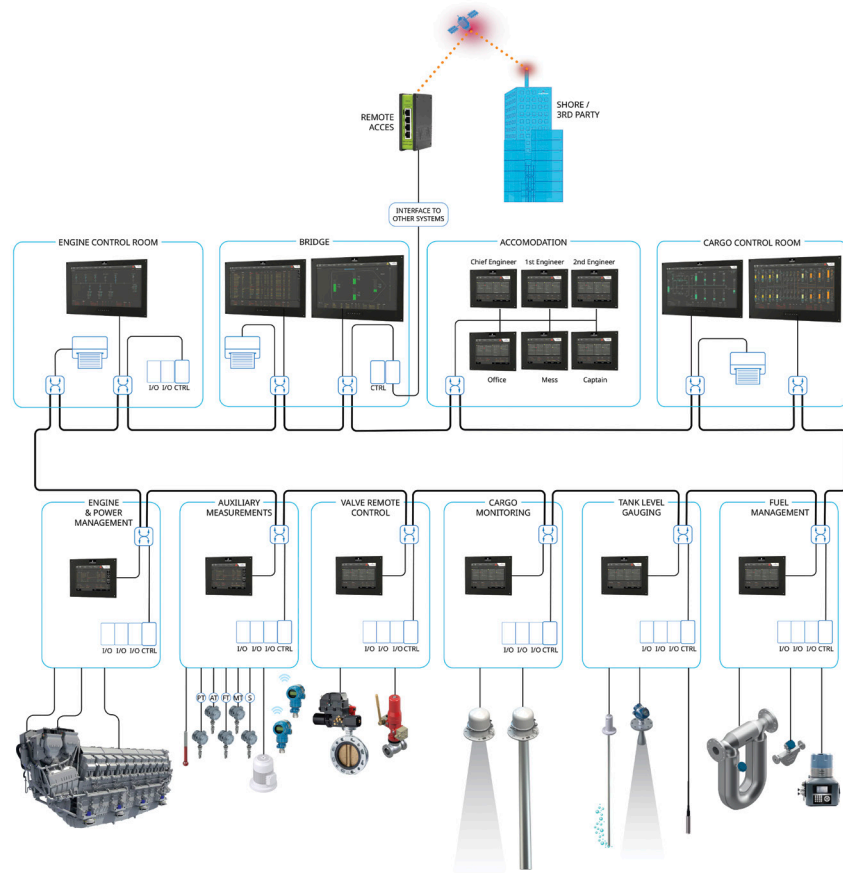

Automated, Integrated, and Cybersecured!

Emerson's **Aperio** system is designed to securely integrate control and monitoring functions on any type of ship and application, e.g. engines, generators, switchboards and other service systems. The system offers remote connectivity that connects the dots through E27 compliant cybersecurity. The outcome is operational efficiency.

Improved visibility

- Get an easy overview – from specific equipment to total solution including tank, cargo, fuel and propulsion monitoring
- Dynamic coloring of pipelines, valves, pumps and tanks makes it easy to track product flow during cargo operation
- Self-diagnostic tools identify, diagnose and list abnormal situations
- Trend and performance monitoring ensures that all information is securely captured and displayed

- A full alarm monitoring system in one integrated platform, with flexible distribution of alarm panels based on user profiles
- Integration of Dead-Man Alarm System
- Create safeguards and conditional warnings to avoid dangerous operations
- Advanced alarm filtering and distribution, enabling alarm indications at the right locations and in relevant situations