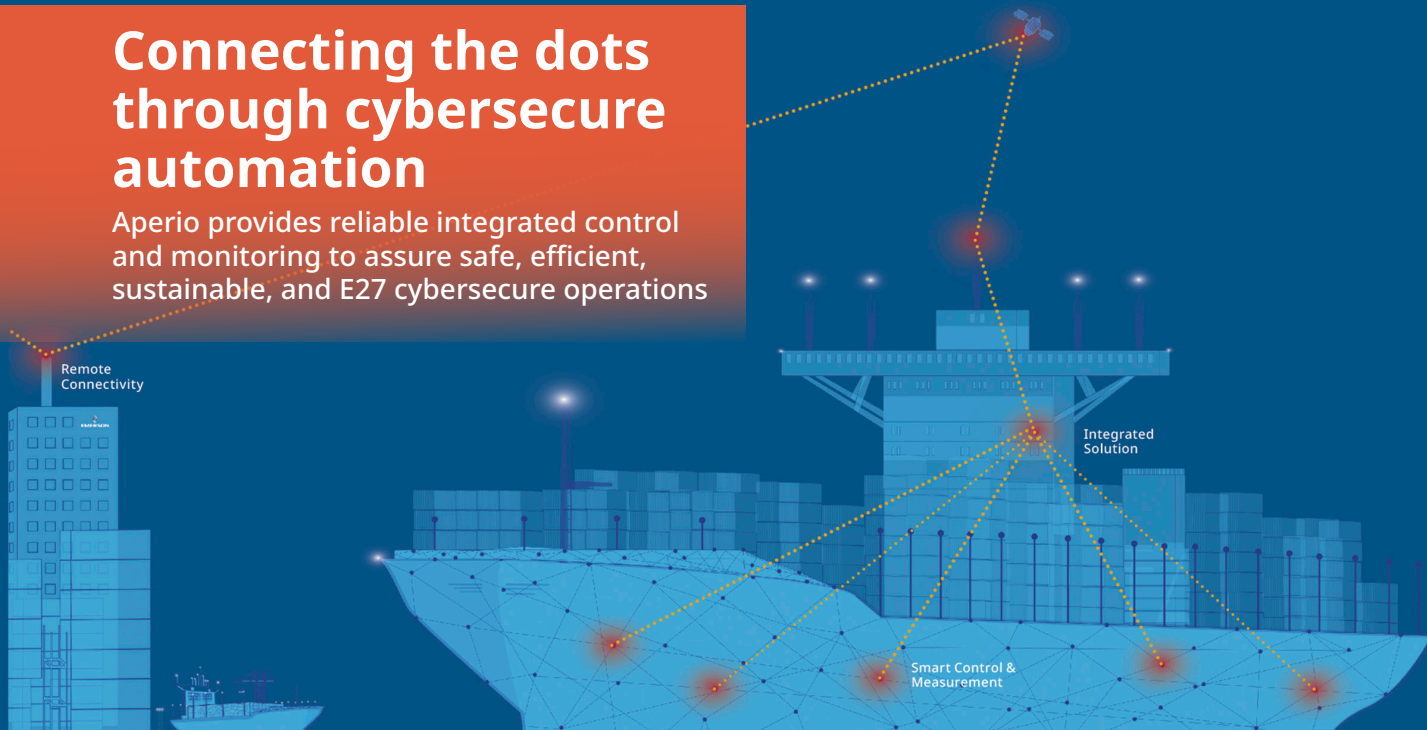

Connecting the dots through cybersecure automation

Aperio provides reliable integrated control and monitoring to assure safe, efficient, sustainable, and E27 cybersecure operations

APERIO

An intelligent and cybersecure Marine Automation system

Automated, Integrated, and Cybersecured!

Emerson's **Aperio** system is designed to securely integrate control and monitoring functions on any type of ship and application, e.g. engines, generators, switchboards and other service systems. The system offers remote connectivity that connects the dots through E27 compliant cybersecurity. The outcome is operational efficiency.

The automation platform ensures optimum quality, safety and integration. The result is an intelligent and cybersecure marine automation system that enhances your ability to: **See, Decide and Act!**

SEE

Flexible user interface with fast access to information

DECIDE

Advanced alarm system drives decisions based on insights

ACT

Responsive control helps maximize performance and operational efficiency

SEE

The flexible user interface and full overview gives you visibility and fast access to information anywhere on the ship. The result is deeper insights from reliable and timely data, that gives you confidence in daily operations.