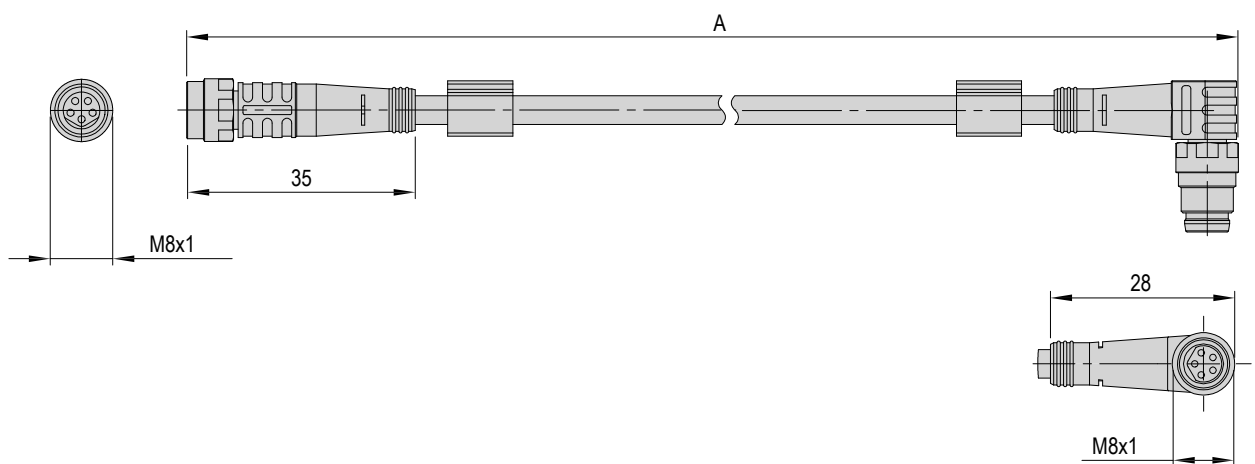

Net weight 0.022 kg

Included in the delivery

(Catalogue HT accessories)

- 2x Mounting screw M3x12
- 2x Centering bushing Ø5x2.5
- 2x O-ring 8x1 mm

Adapter RA-40-PG 20

Order number 50486394

Net weight 0.025 kg

Included in the delivery

(Catalogue HT accessories)

- 2x Mounting screw M3x12
- 2x Centering bushing Ø5x2.5
- 2x O-ring 10x1 mm

Accessories RA

Proximity switch cable-R11-0-open	5m-0-open	10m-0-open
Order number	50488105	50488104
Net weight	0.24 kg	0.48 kg
Cable Ø	5.6 mm	5.6 mm
Min. bending radii	75 mm	75 mm
Material	PUR	PUR
A	5 m	10 m

Proximity switch cable-R11-90-open	5m-0-open	10m-90-open
Order number	50488107	50488106
Net weight	0.24 kg	0.48 kg
Cable Ø	5.6 mm	5.6 mm
Min. bending radii	75 mm	75 mm
Material	PUR	PUR
A	5 m	10 m

Accessories RA

Extension-R11-90-0-X	1m-90-0-X
Order number	50488108
Net weight	0.06 kg
Cable Ø	5.6 mm
Min. bending radii	75 mm
Material	PUR
A	1 m

Extension-R11-0-90-X	1m-0-90-X
Order number	50488109
Net weight	0.06 kg
Cable Ø	5.6 mm
Min. bending radii	75 mm
Material	PUR
A	1 m