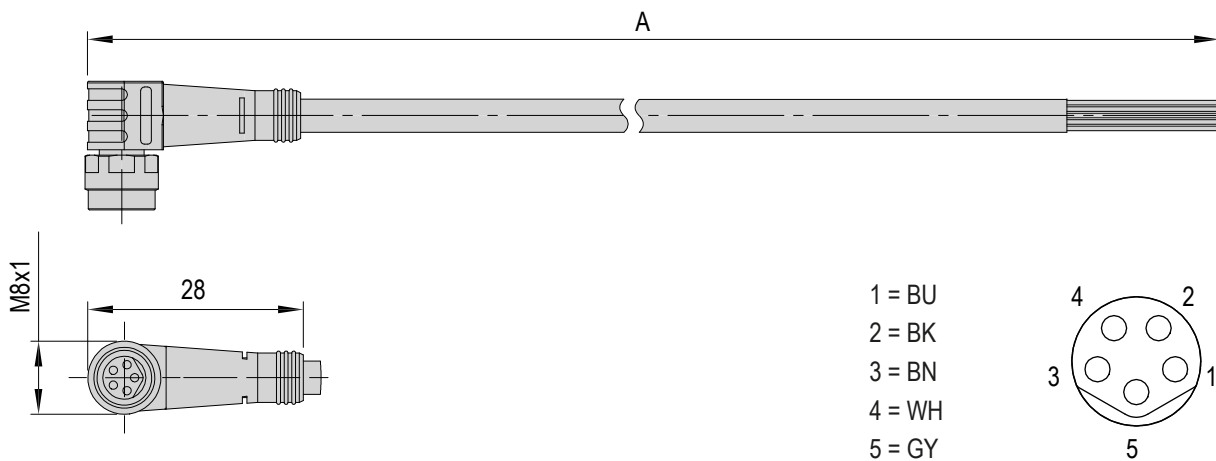

Order number 50486392

Net weight 0.02 kg

Included in the delivery

(Catalogue HT accessories)

- 2x Mounting screw M3x12
- 2x Centering bushing Ø5x2.5
- 2x O-ring 6x1 mm

Accessories RA

Adapter RA-40-PG 16

Order number 50486393

Net weight 0.022 kg

Included in the delivery

(Catalogue HT accessories)

- 2x Mounting screw M3x12
- 2x Centering bushing Ø5x2.5
- 2x O-ring 8x1 mm

Adapter RA-40-PG 20

Order number 50486394

Net weight 0.025 kg

Included in the delivery

(Catalogue HT accessories)

- 2x Mounting screw M3x12
- 2x Centering bushing Ø5x2.5
- 2x O-ring 10x1 mm

Accessories RA

Proximity switch cable-R11-0-open	5m-0-open	10m-0-open
Order number	50488105	50488104
Net weight	0.24 kg	0.48 kg
Cable Ø	5.6 mm	5.6 mm
Min. bending radii	75 mm	75 mm
Material	PUR	PUR
A	5 m	10 m

Proximity switch cable-R11-90-open	5m-0-open	10m-90-open
Order number	50488107	50488106
Net weight	0.24 kg	0.48 kg
Cable Ø	5.6 mm	5.6 mm
Min. bending radii	75 mm	75 mm
Material	PUR	PUR
A	5 m	10 m

Accessories RA