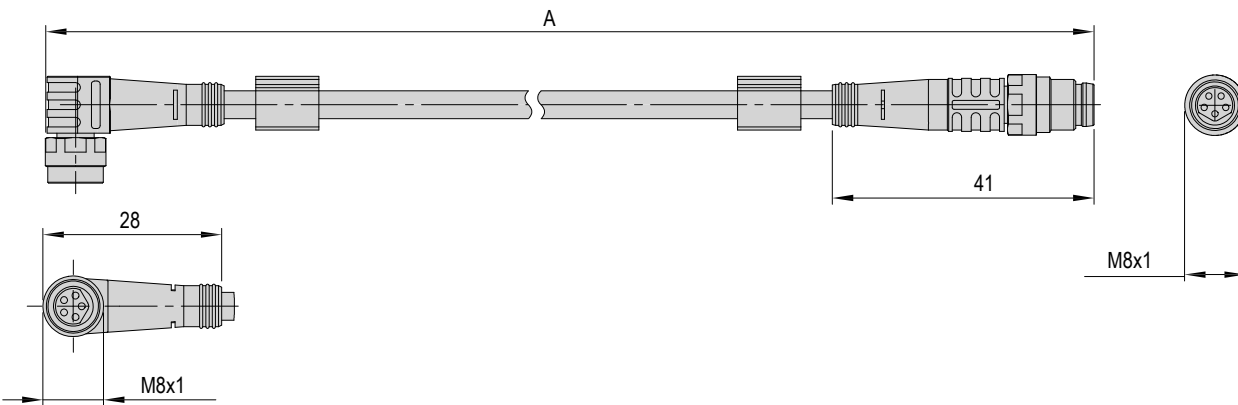

Included in the delivery

(Catalogue HT accessories)

- 2x Mounting screw M3x12
- 2x Centering bushing Ø5x2.5
- 2x O-ring 10x1 mm

Accessories RA

Proximity switch cable-R11-0-open	5m-0-open	10m-0-open
Order number	50488105	50488104
Net weight	0.24 kg	0.48 kg
Cable Ø	5.6 mm	5.6 mm
Min. bending radii	75 mm	75 mm
Material	PUR	PUR
A	5 m	10 m

Proximity switch cable-R11-90-open	5m-0-open	10m-90-open
Order number	50488107	50488106
Net weight	0.24 kg	0.48 kg
Cable Ø	5.6 mm	5.6 mm
Min. bending radii	75 mm	75 mm
Material	PUR	PUR
A	5 m	10 m

Accessories RA

Extension-R11-90-0-X	1m-90-0-X
Order number	50488108
Net weight	0.06 kg
Cable Ø	5.6 mm
Min. bending radii	75 mm
Material	PUR
A	1 m

Extension-R11-0-90-X	1m-0-90-X
Order number	50488109
Net weight	0.06 kg
Cable Ø	5.6 mm
Min. bending radii	75 mm
Material	PUR
A	1 m

Accessories RA

Extension-R11-0-0-X	1m-0-0-X
Order number	50488110
Net weight	0.06 kg
Cable Ø	5.6 mm
Min. bending radii	75 mm
Material	PUR
A	1 m

Extension-R11-90-0-X_1	1m-90-0-X
Order number	50488111
Net weight	0.06 kg
Cable Ø	5.6 mm
Min. bending radii	75 mm
Material	PUR
A	1 m