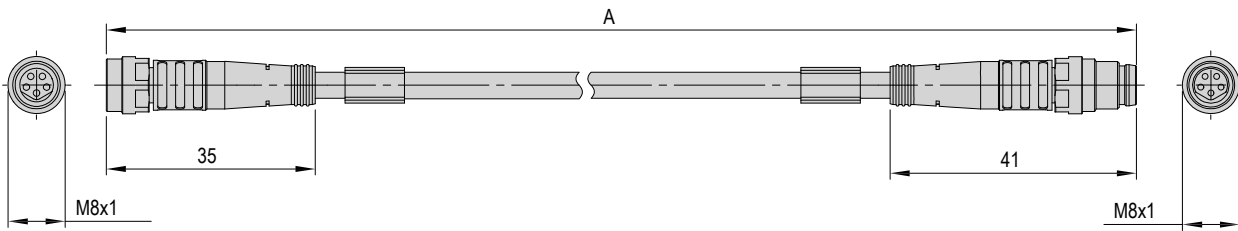

Included in the delivery

(Catalogue HT accessories)

- 2x Mounting screw M3x12
- 2x Centering bushing Ø5x2.5
- 2x O-ring 10x1 mm

Accessories RA

Proximity switch cable-R11-0-open	5m-0-open	10m-0-open
Order number	50488105	50488104
Net weight	0.24 kg	0.48 kg
Cable Ø	5.6 mm	5.6 mm
Min. bending radii	75 mm	75 mm
Material	PUR	PUR
A	5 m	10 m

Proximity switch cable-R11-90-open	5m-0-open	10m-90-open
Order number	50488107	50488106
Net weight	0.24 kg	0.48 kg
Cable Ø	5.6 mm	5.6 mm
Min. bending radii	75 mm	75 mm
Material	PUR	PUR
A	5 m	10 m

Accessories RA

Extension-R11-90-0-X	1m-90-0-X
Order number	50488108
Net weight	0.06 kg
Cable Ø	5.6 mm
Min. bending radii	75 mm
Material	PUR
A	1 m

Extension-R11-0-90-X	1m-0-90-X
Order number	50488109
Net weight	0.06 kg
Cable Ø	5.6 mm
Min. bending radii	75 mm
Material	PUR
A	1 m

Accessories RA

Extension-R11-0-0-X	1m-0-0-X
Order number	50488110
Net weight	0.06 kg
Cable Ø	5.6 mm
Min. bending radii	75 mm
Material	PUR
A	1 m

Extension-R11-90-0-X_1	1m-90-0-X
Order number	50488111
Net weight	0.06 kg
Cable Ø	5.6 mm
Min. bending radii	75 mm
Material	PUR
A	1 m