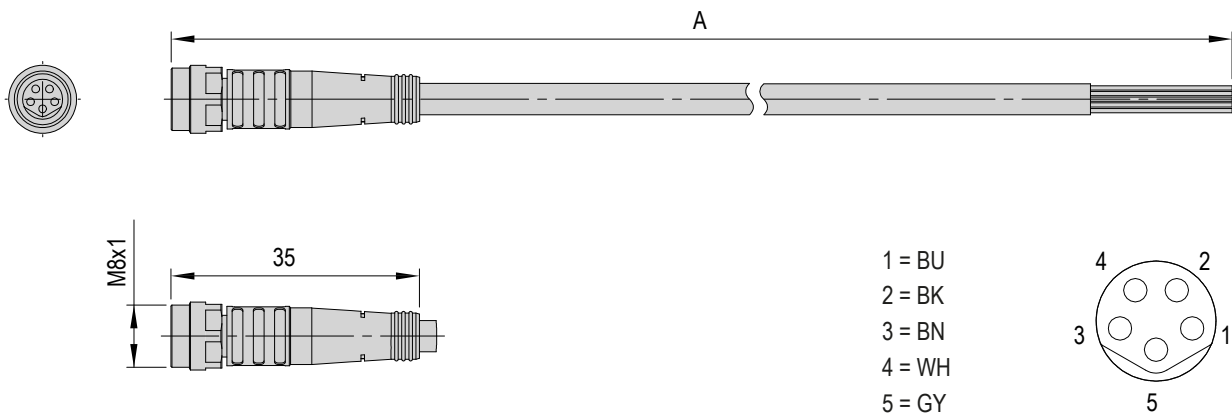

Order number 50486392

Net weight 0.02 kg

Included in the delivery

(Catalogue HT accessories)

- 2x Mounting screw M3x12
- 2x Centering bushing Ø5x2.5
- 2x O-ring 6x1 mm

Accessories RA

Adapter RA-40-PG 16

Order number 50486393

Net weight 0.022 kg

Included in the delivery

(Catalogue HT accessories)

- 2x Mounting screw M3x12
- 2x Centering bushing Ø5x2.5
- 2x O-ring 8x1 mm

Adapter RA-40-PG 20

Order number 50486394

Net weight 0.025 kg

Included in the delivery

(Catalogue HT accessories)

- 2x Mounting screw M3x12
- 2x Centering bushing Ø5x2.5
- 2x O-ring 10x1 mm

Accessories RA

Proximity switch cable-R11-0-open	5m-0-open	10m-0-open
Order number	50488105	50488104
Net weight	0.24 kg	0.48 kg
Cable Ø	5.6 mm	5.6 mm
Min. bending radii	75 mm	75 mm
Material	PUR	PUR
A	5 m	10 m

Proximity switch cable-R11-90-open	5m-0-open	10m-90-open
Order number	50488107	50488106
Net weight	0.24 kg	0.48 kg
Cable Ø	5.6 mm	5.6 mm
Min. bending radii	75 mm	75 mm
Material	PUR	PUR
A	5 m	10 m

Accessories RA