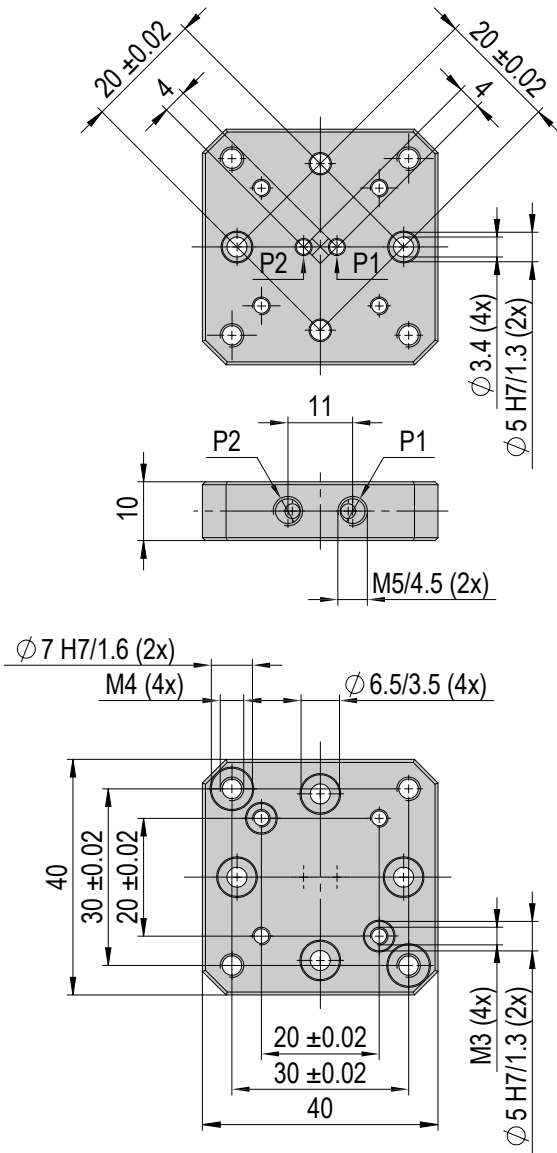

Accessories RA

Adapter RA-40-UG20 UG25

Order number 50486391

Net weight 0.037 kg

Included in the delivery

(Catalogue HT accessories)

- 2x Mounting screw M3x10
- 2x Centering bushing Ø5x2.5

Adapter RA-40-PG 12

Order number 50486392

Net weight 0.02 kg

Included in the delivery

(Catalogue HT accessories)

- 2x Mounting screw M3x12
- 2x Centering bushing Ø5x2.5
- 2x O-ring 6x1 mm

Accessories RA

Adapter RA-40-PG 16

Order number 50486393

Net weight 0.022 kg

Included in the delivery

(Catalogue HT accessories)

- 2x Mounting screw M3x12
- 2x Centering bushing Ø5x2.5
- 2x O-ring 8x1 mm

Adapter RA-40-PG 20

Order number 50486394

Net weight 0.025 kg

Included in the delivery

(Catalogue HT accessories)

- 2x Mounting screw M3x12
- 2x Centering bushing Ø5x2.5
- 2x O-ring 10x1 mm

Accessories RA

Proximity switch cable-R11-0-open	5m-0-open	10m-0-open
Order number	50488105	50488104
Net weight	0.24 kg	0.48 kg
Cable Ø	5.6 mm	5.6 mm
Min. bending radii	75 mm	75 mm
Material	PUR	PUR
A	5 m	10 m