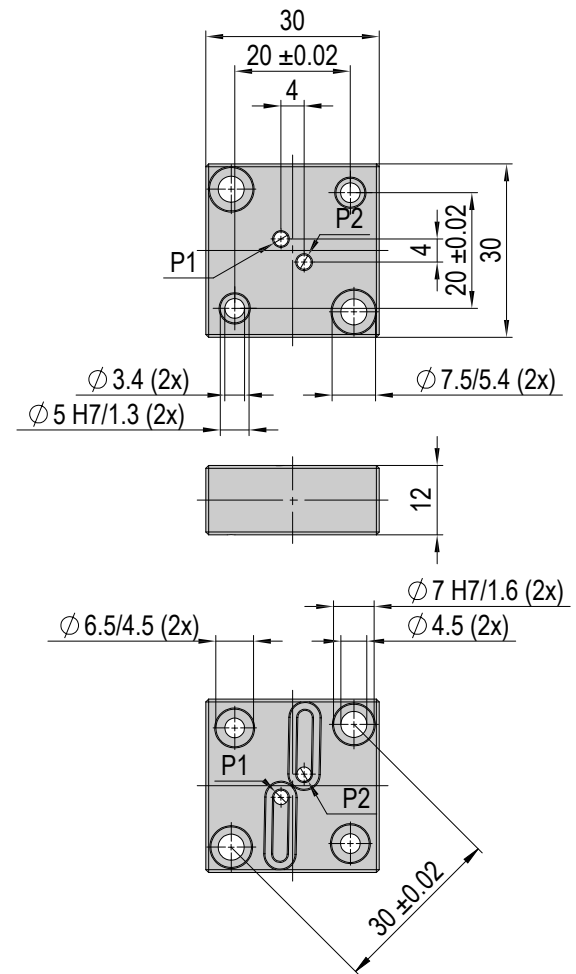

Order number 50486392

Net weight 0.02 kg

Included in the delivery

(Catalogue HT accessories)

- 2x Mounting screw M3x12
- 2x Centering bushing Ø5x2.5
- 2x O-ring 6x1 mm

Accessories RA

Adapter RA-40-PG 16

Order number 50486393

Net weight 0.022 kg

Included in the delivery

(Catalogue HT accessories)

- 2x Mounting screw M3x12
- 2x Centering bushing Ø5x2.5
- 2x O-ring 8x1 mm

Adapter RA-40-PG 20

Order number 50486394

Net weight 0.025 kg

Included in the delivery

(Catalogue HT accessories)

- 2x Mounting screw M3x12
- 2x Centering bushing Ø5x2.5
- 2x O-ring 10x1 mm

Accessories RA

Proximity switch cable-R11-0-open	5m-0-open	10m-0-open
Order number	50488105	50488104
Net weight	0.24 kg	0.48 kg
Cable Ø	5.6 mm	5.6 mm
Min. bending radii	75 mm	75 mm
Material	PUR	PUR
A	5 m	10 m

Proximity switch cable-R11-90-open	5m-0-open	10m-90-open
Order number	50488107	50488106
Net weight	0.24 kg	0.48 kg
Cable Ø	5.6 mm	5.6 mm
Min. bending radii	75 mm	75 mm
Material	PUR	PUR
A	5 m	10 m

Accessories RA