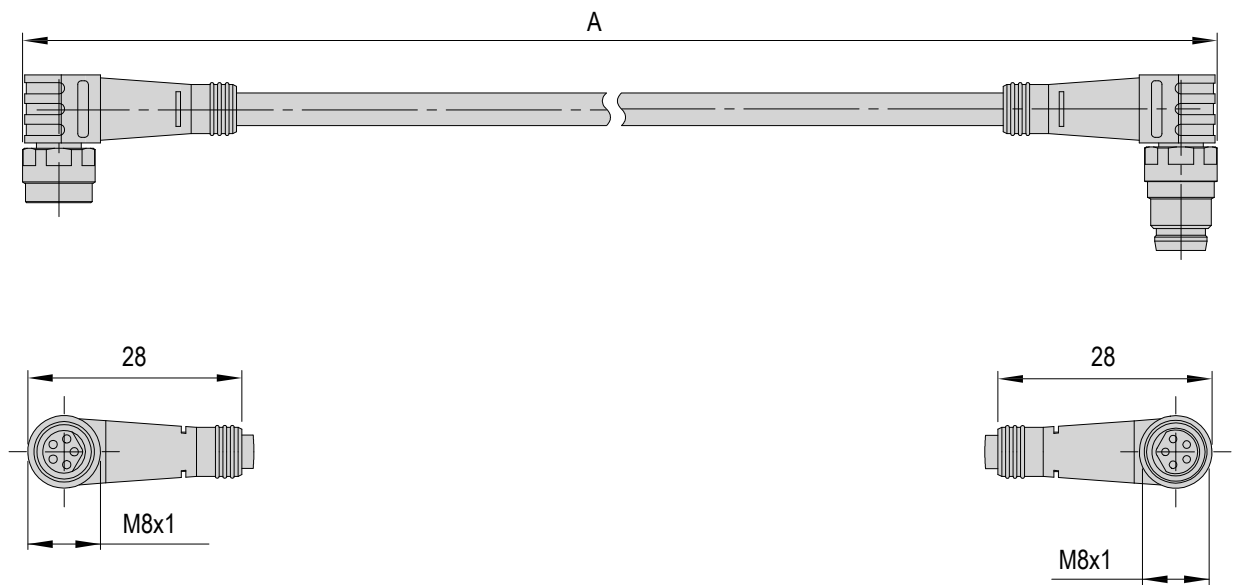

Accessories RA

Extension-R11-90-0-X	1m-90-0-X
Order number	50488108
Net weight	0.06 kg
Cable Ø	5.6 mm
Min. bending radii	75 mm
Material	PUR
A	1 m