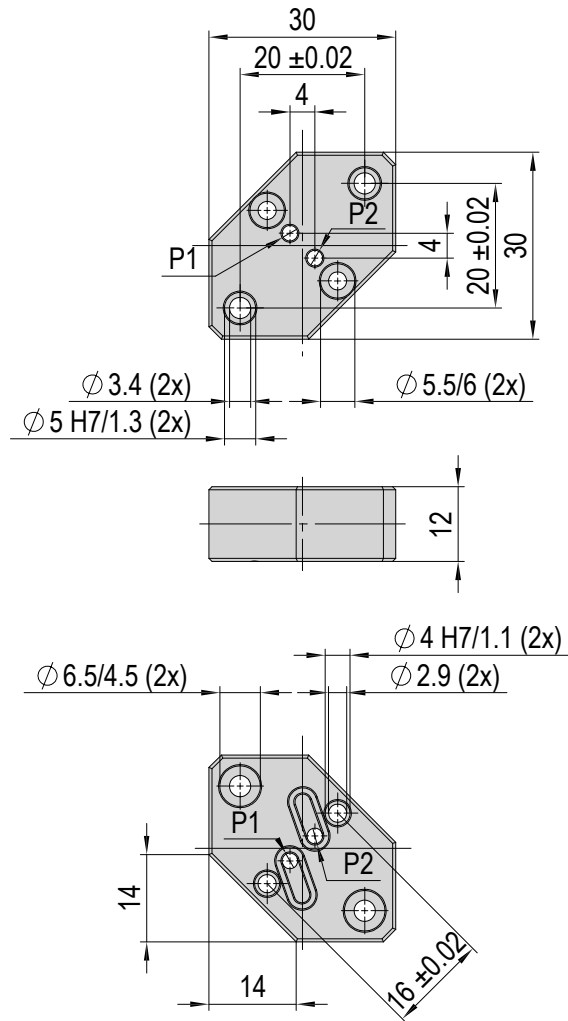

Accessories RA

Adapter RA-40-UG20 UG25

Order number 50486391

Net weight 0.037 kg

Included in the delivery

(Catalogue HT accessories)

- 2x Mounting screw M3x10
- 2x Centering bushing Ø5x2.5

Adapter RA-40-PG 12

Order number 50486392

Net weight 0.02 kg

Included in the delivery

(Catalogue HT accessories)

- 2x Mounting screw M3x12
- 2x Centering bushing Ø5x2.5
- 2x O-ring 6x1 mm

Accessories RA

Adapter RA-40-PG 16

Order number 50486393

Net weight 0.022 kg

Included in the delivery

(Catalogue HT accessories)

- 2x Mounting screw M3x12
- 2x Centering bushing Ø5x2.5
- 2x O-ring 8x1 mm

Adapter RA-40-PG 20

Order number 50486394

Net weight 0.025 kg

Included in the delivery

(Catalogue HT accessories)

- 2x Mounting screw M3x12
- 2x Centering bushing Ø5x2.5
- 2x O-ring 10x1 mm

Accessories RA

Proximity switch cable-R11-0-open	5m-0-open	10m-0-open
Order number	50488105	50488104
Net weight	0.24 kg	0.48 kg
Cable Ø	5.6 mm	5.6 mm
Min. bending radii	75 mm	75 mm
Material	PUR	PUR
A	5 m	10 m