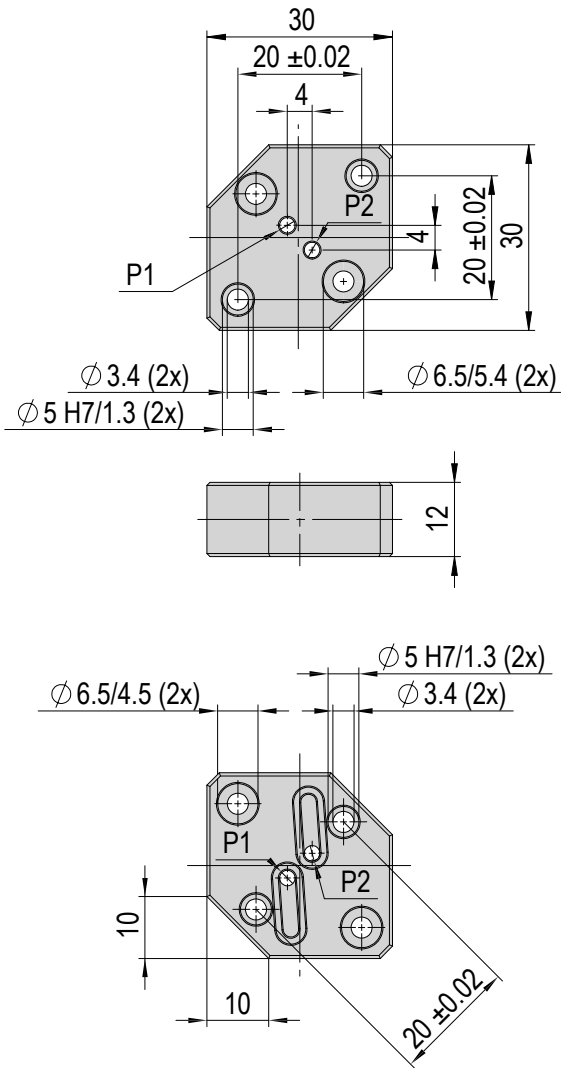

Accessories RA

Adapter RA-40-UG20 UG25

Order number 50486391

Net weight 0.037 kg

Included in the delivery

(Catalogue HT accessories)

- 2x Mounting screw M3x10
- 2x Centering bushing Ø5x2.5

Adapter RA-40-PG 12

Order number 50486392

Net weight 0.02 kg

Included in the delivery

(Catalogue HT accessories)

- 2x Mounting screw M3x12
- 2x Centering bushing Ø5x2.5
- 2x O-ring 6x1 mm

Accessories RA

Adapter RA-40-PG 16

Order number 50486393

Net weight 0.022 kg

Included in the delivery

(Catalogue HT accessories)

- 2x Mounting screw M3x12
- 2x Centering bushing Ø5x2.5
- 2x O-ring 8x1 mm

Adapter RA-40-PG 20

Order number 50486394

Net weight 0.025 kg

Included in the delivery

(Catalogue HT accessories)

- 2x Mounting screw M3x12
- 2x Centering bushing Ø5x2.5
- 2x O-ring 10x1 mm

Accessories RA

Proximity switch cable-R11-0-open	5m-0-open	10m-0-open
Order number	50488105	50488104
Net weight	0.24 kg	0.48 kg
Cable Ø	5.6 mm	5.6 mm
Min. bending radii	75 mm	75 mm
Material	PUR	PUR
A	5 m	10 m